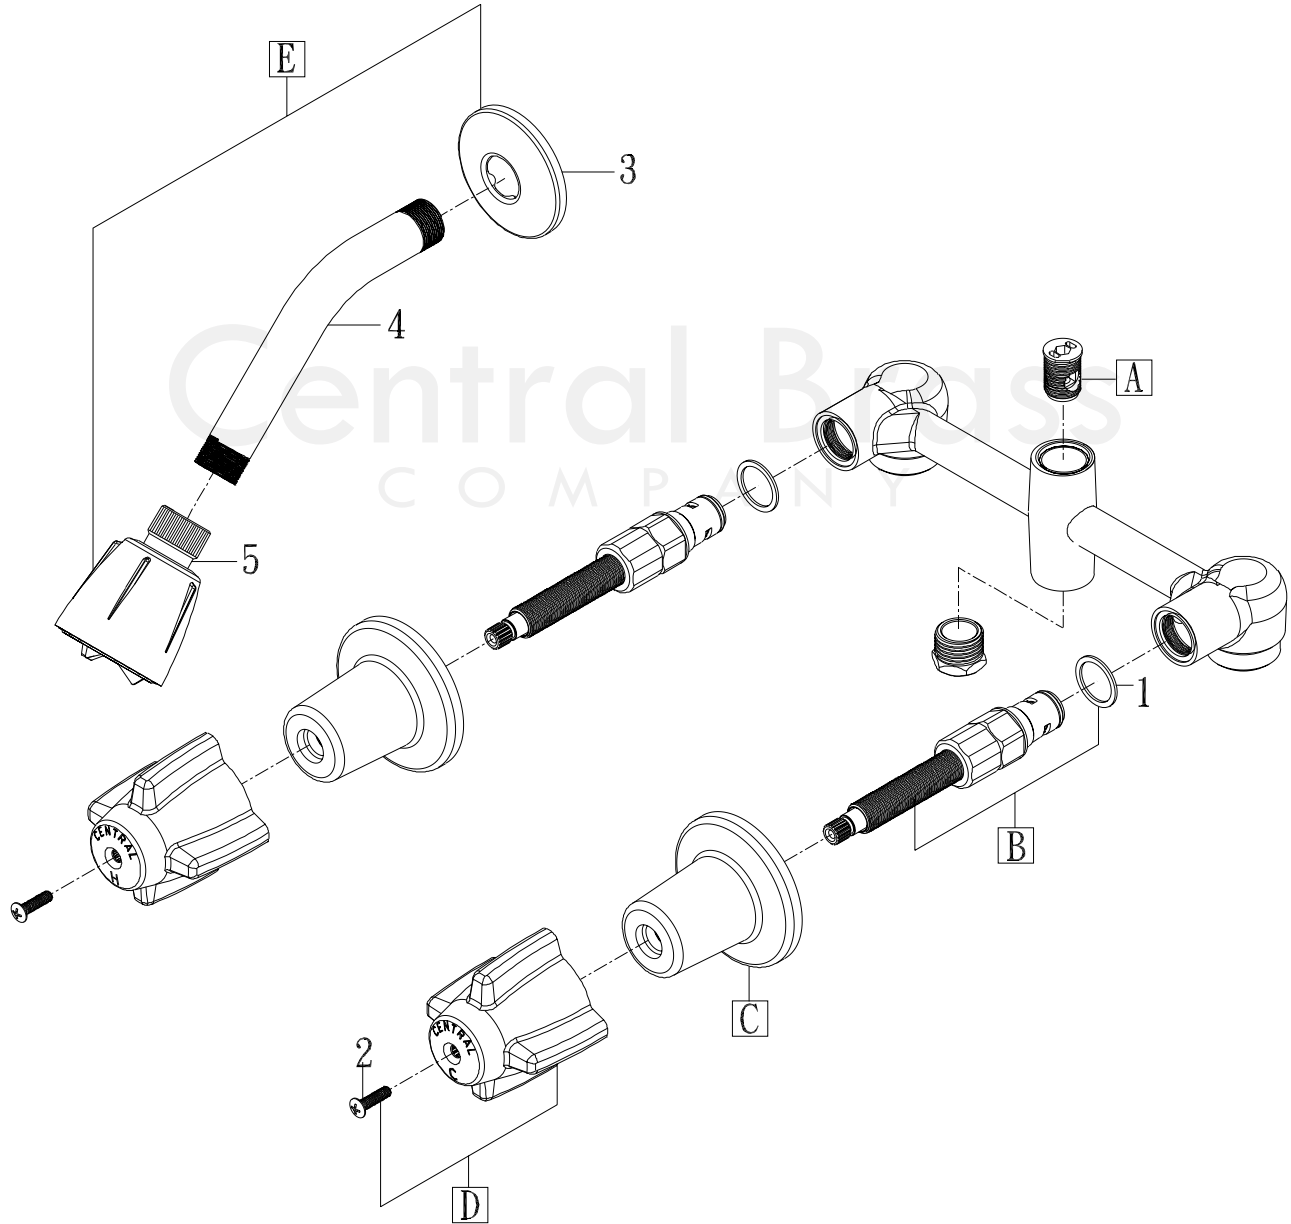

Model# 80826

La Vergne, TN 37086
 Fax: 800.338.9414
 Email: sales@centralbrass.com
 www.centralbrass.com

ITEM#	DESCRIPTION	ITEM#	DESCRIPTION
A	268-TV R Set-Diverter Piston	1	X1028-Y Nylon Gasket-25/pk
B	K-351-H Ceramic Stem Assembly	2	X107-F Oval Head Handle Screw Phillips-25/pk
C	521-B Escutcheon	3	X1035-SS Shower Arm Flange-10/pk
D	G-508-C,H Large Canopy Handle-Cold,Hot	4	714-WT-02 Shower Arm 6"
E	G-3113-6 Shower Head, Arm (6") & Flanges	5	3034-1/2-02 Shower Head with Brass Shower Ball