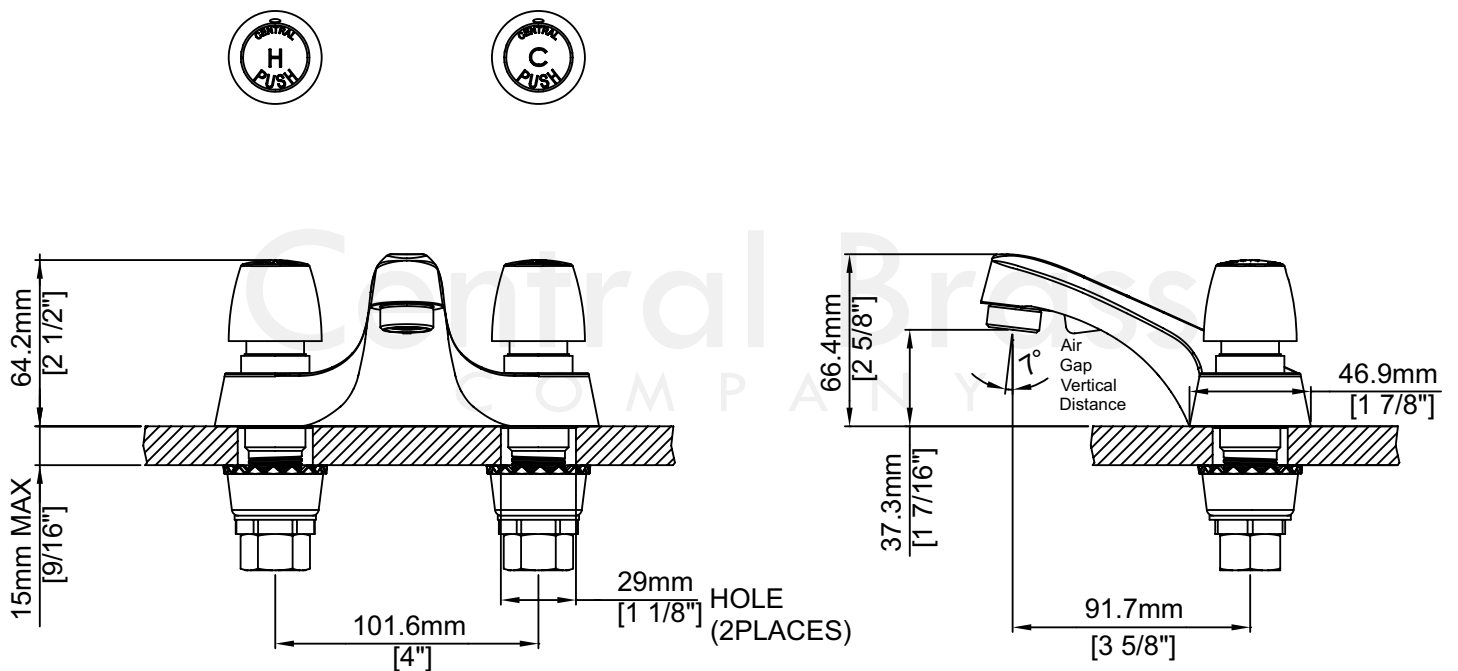

Model# 3137-AN2

Slow-Close Two Handle Lavatory Faucet

3137-AN2/REV. 11 2016

Product Specifications subject to change without notice