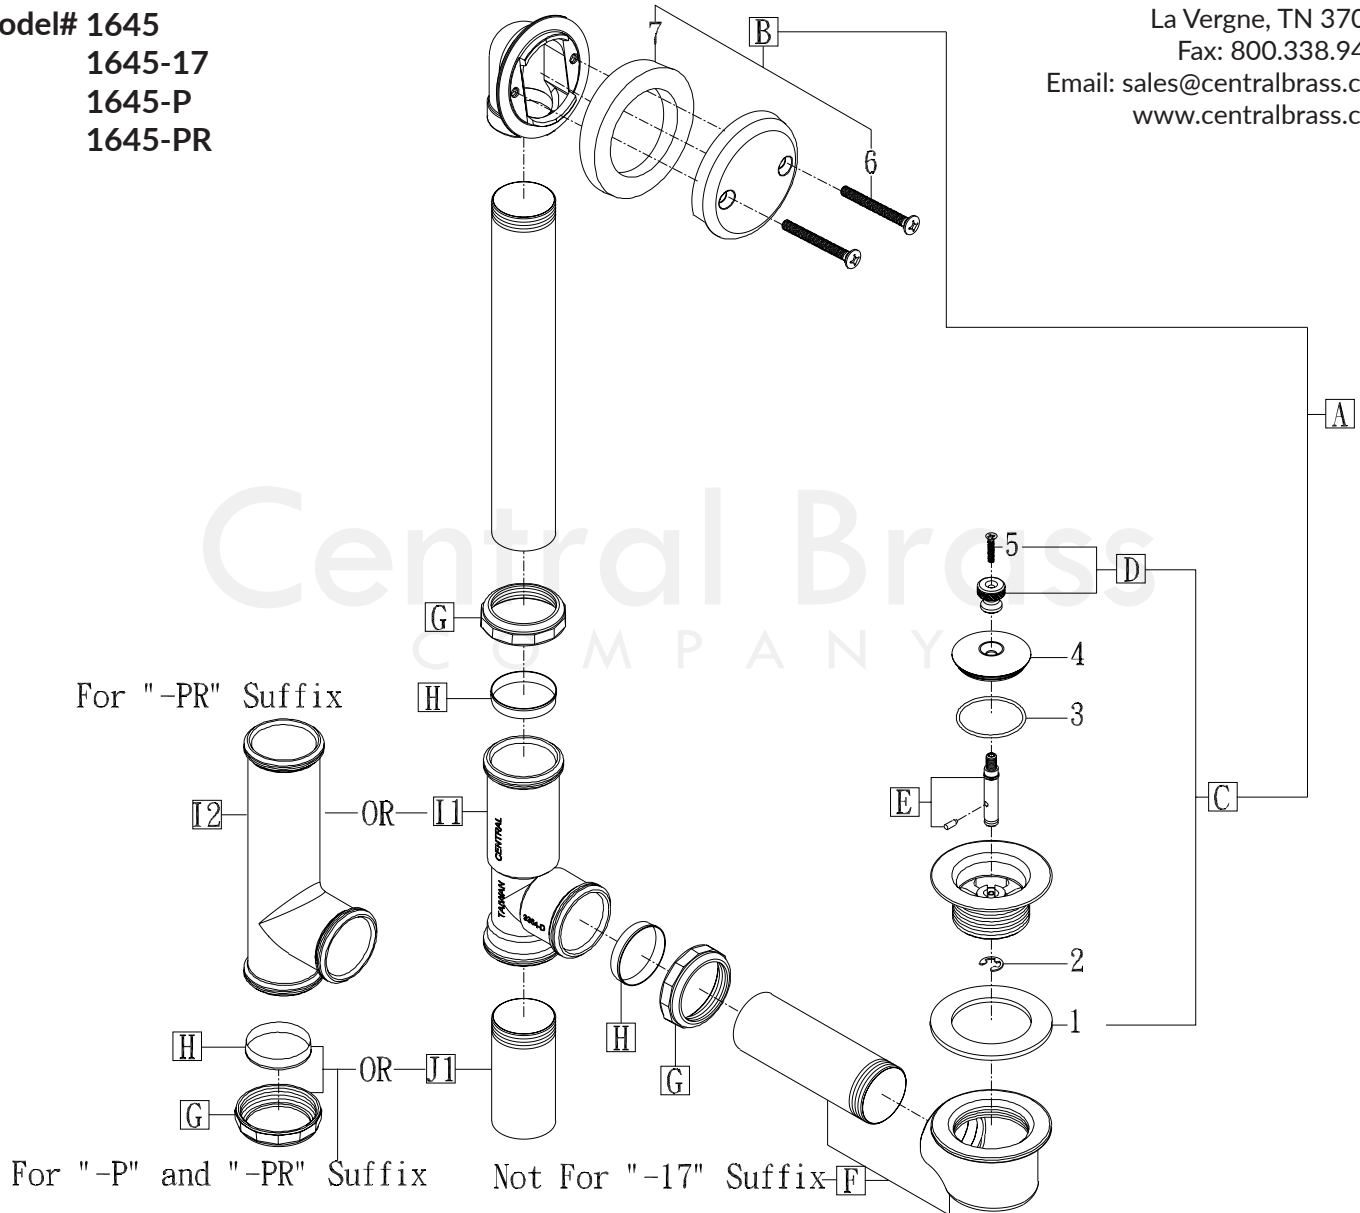

Model# 1645  
 1645-17  
 1645-P  
 1645-PR

La Vergne, TN 37086  
 Fax: 800.338.9414  
 Email: sales@centralbrass.com  
 www.centralbrass.com

| ITEM# | DESCRIPTION  | ITEM# | DESCRIPTION   |
|-------|--|-------|---|
| A     | CS-66001 Trim Kit for 1645 Bath Drain Series       | 1     | X991 Rubber Washer-4/pk                               |
| B     | G-83-ACZ Faceplate For Bath Drains                 | 2     | X166-Q Snap Ring for CentralLift Bath Drain-6/pk      |
| C     | G-3036-A Centrallift Strainer Group                | 3     | X1038-W O-Ring Buna N-10/pk                           |
| D     | G-94-F Knob & Screw for Lift & Turn Bath Drains    | 4     | PF-3359-A Brass Drain Plug For Bath Drains            |
| E     | SU-756-CB Post with Pin for Bath Drain             | 5     | X103-PLCP Flat Head Knob Screw Phillips-6/pk          |
| F     | SU-3026-B [Not For "-17" Suffix] Drain Shoe & Tube | 6     | X127-AP21/4 Face Plate Screw Bath Drain Phillips-6/pk |
| G     | X3008-BP Zink Die Cast Coupling Nut-4/pk           | 7     | 990-L Sponge Washer                                   |
| H     | X149-RP Slip Joint Washer-25/pk                    |       |   |
| I1    | PF-3364-D Die Cast Brass Tee                       |       |   |
| I2    | 3364 [For "-PR" Suffix] Heavy Pattern Tee          |       |   |
| J1    | PF-731-G 3" Tailpiece for Bath Drain               |       |   |