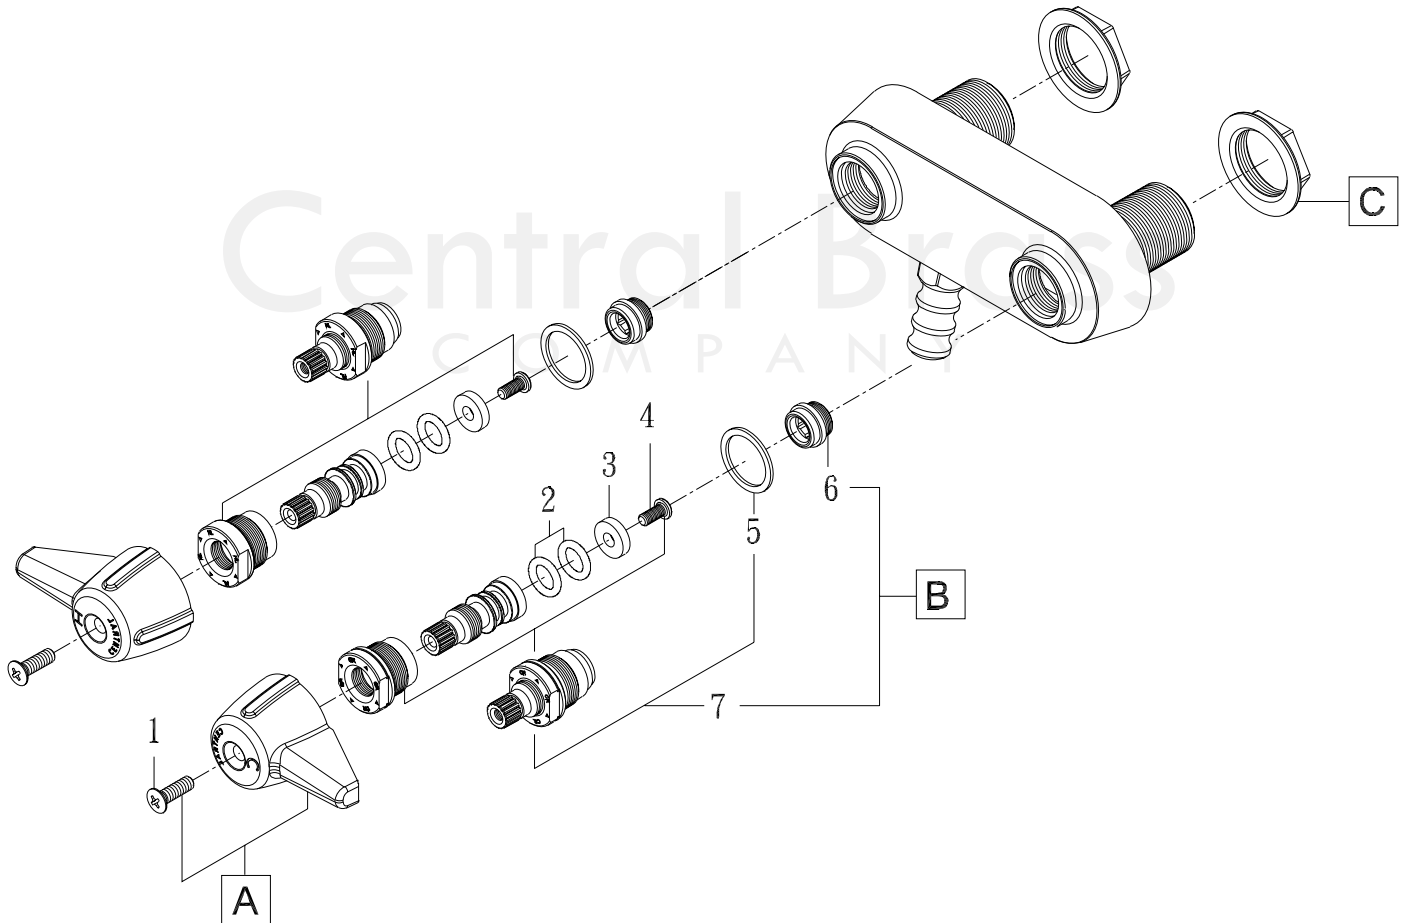

Model# 0206

La Vergne, TN 37086
 Fax: 800.338.9414
 Email: sales@centralbrass.com
 www.centralbrass.com

ITEM#	DESCRIPTION	ITEM#	DESCRIPTION
A	G-523-C,H Canopy Handle With Screw-Cold,Hot	1	X107-F Oval Head Handle Phillips Screw (25/pk)
B	K-453-C,H Stem Assembly With Replaceable Seat	2	X1038-453 O-Ring for Stem Assembly (25pcs/pk)
C	G-97 Locknut Group-2/pk	3	X901-WNN Seat Washer (25pcs/pk)
		4	X104 Round Head Seat Washer Screw (25/pk)
		5	X1028-Y Nylon Gasket (25pcs/pk)
		6	X263-BC Seat (10pcs/pk)
		7	G-453-EL,ER Stem Assembly-Cold,Hot