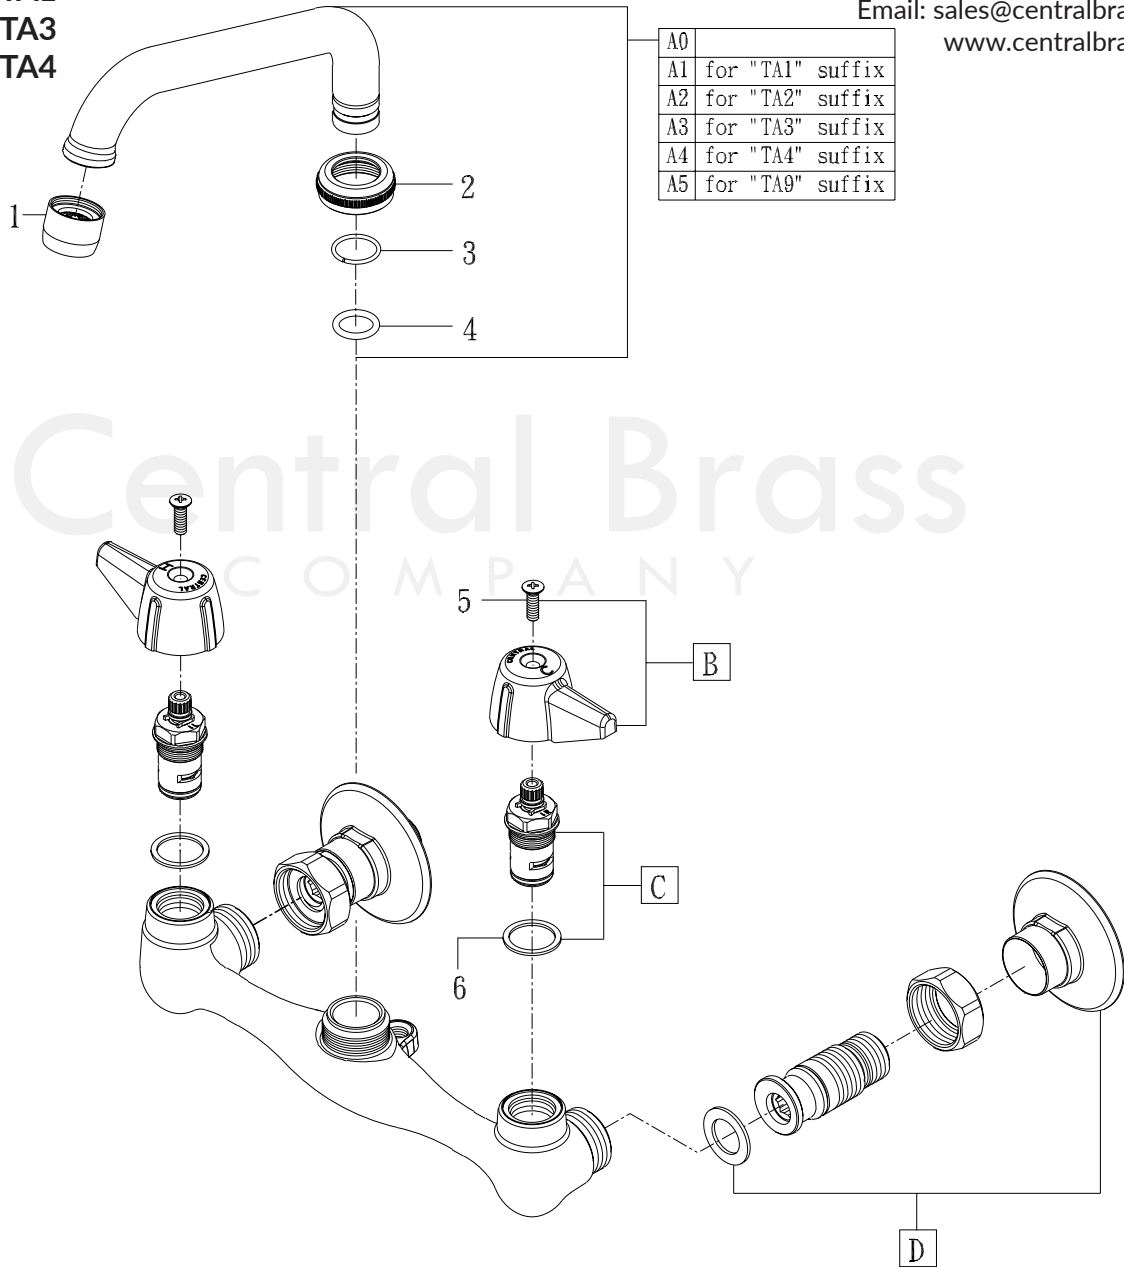

Model# 80047-TA
 80047-TA1
 80047-TA3
 80047-TA4

La Vergne, TN 37086
 Fax: 800.338.9414

Email: sales@centralbrass.com
 www.centralbrass.com

ITEM#	DESCRIPTION	ITEM#	DESCRIPTION
A0	SU-2924-A 6" Swivel Tube Spout With Aerator	D	SU-2846 Male Flange Adjustable 7-7/8" to 8-1/8"
A1	SU-363-RA 8" Swivel Tube Spout With Aerator	1	30-M Aerator
A3	SU-363-LA 12" Swivel Tube Spout With Aerator	2	XPF-782-D Brass Spout Nut (2pcs/pk)
A4	SU-363-MA 14" Swivel Tube Spout With Aerator	3	X-166-FN Snap Ring
A5	SU-2923-A 5" Swivel Cast Brass Spout With Aerator	4	X1038-KN O-Ring Epdm Rubber (25pcs/pk)
B	G-523-C,H Canopy Handle With Screw-Cold,Hot	5	X107-F Oval Head Handle Phillips Screw (25/pk)
C	K-352-C,H Ceramic Stem Assembly	6	X1028-Y Nylon Gasket (25pcs/pk)

80047-TA Series/REV. 09 2016