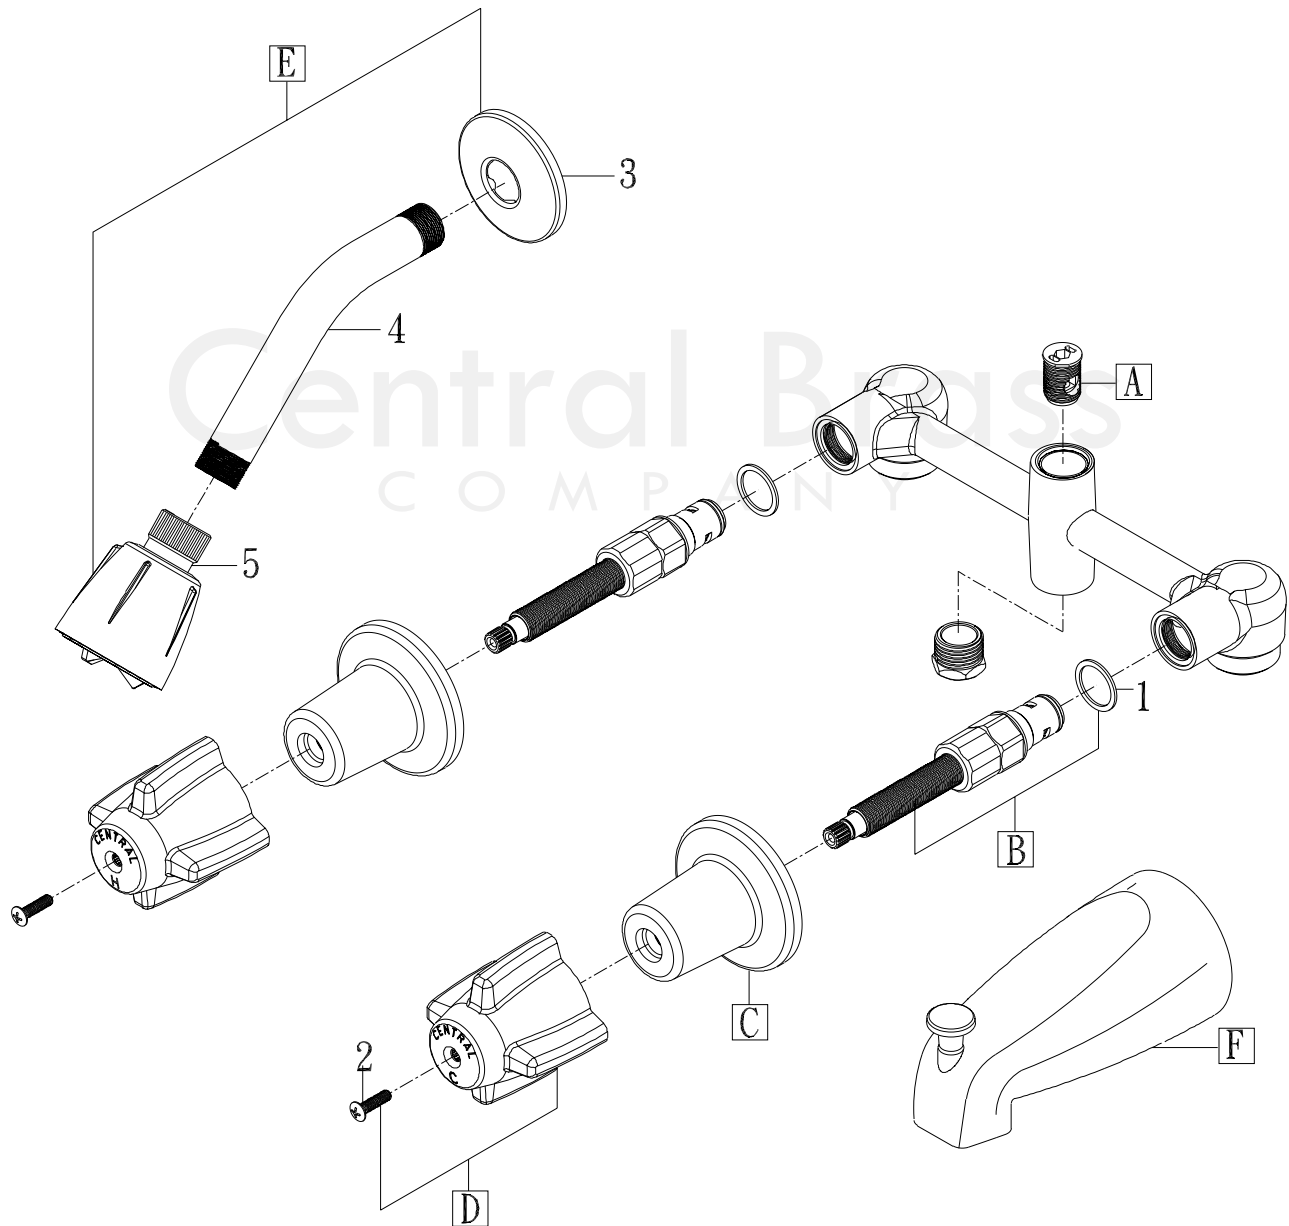

Model# 80897

La Vergne, TN 37086
 Fax: 800.338.9414
 Email: sales@centralbrass.com
 www.centralbrass.com

ITEM#	DESCRIPTION	ITEM#	DESCRIPTION
A	268-TVR Set-Diverter Piston	1	X1028-Y Nylon Gasket-25/pk
B	K-351-H Ceramic Stem Assembly	2	X107-F Oval Head Handle Screw Phillips-25/pk
C	521-B Escutcheon	3	X1035-SS Shower Arm Flange-10/pk
D	G-508-C,H Large Canopy Handle-Cold,Hot	4	714-WT-02 Shower Arm 6"
E	G-3113-6 Shower Head, Arm (6") & Flanges	5	3034-1/2-02 Shower Head with Brass Shower Ball
F	3061-AZ1/2 1/2"IPS & Slip-on Combo Diverter Spout		