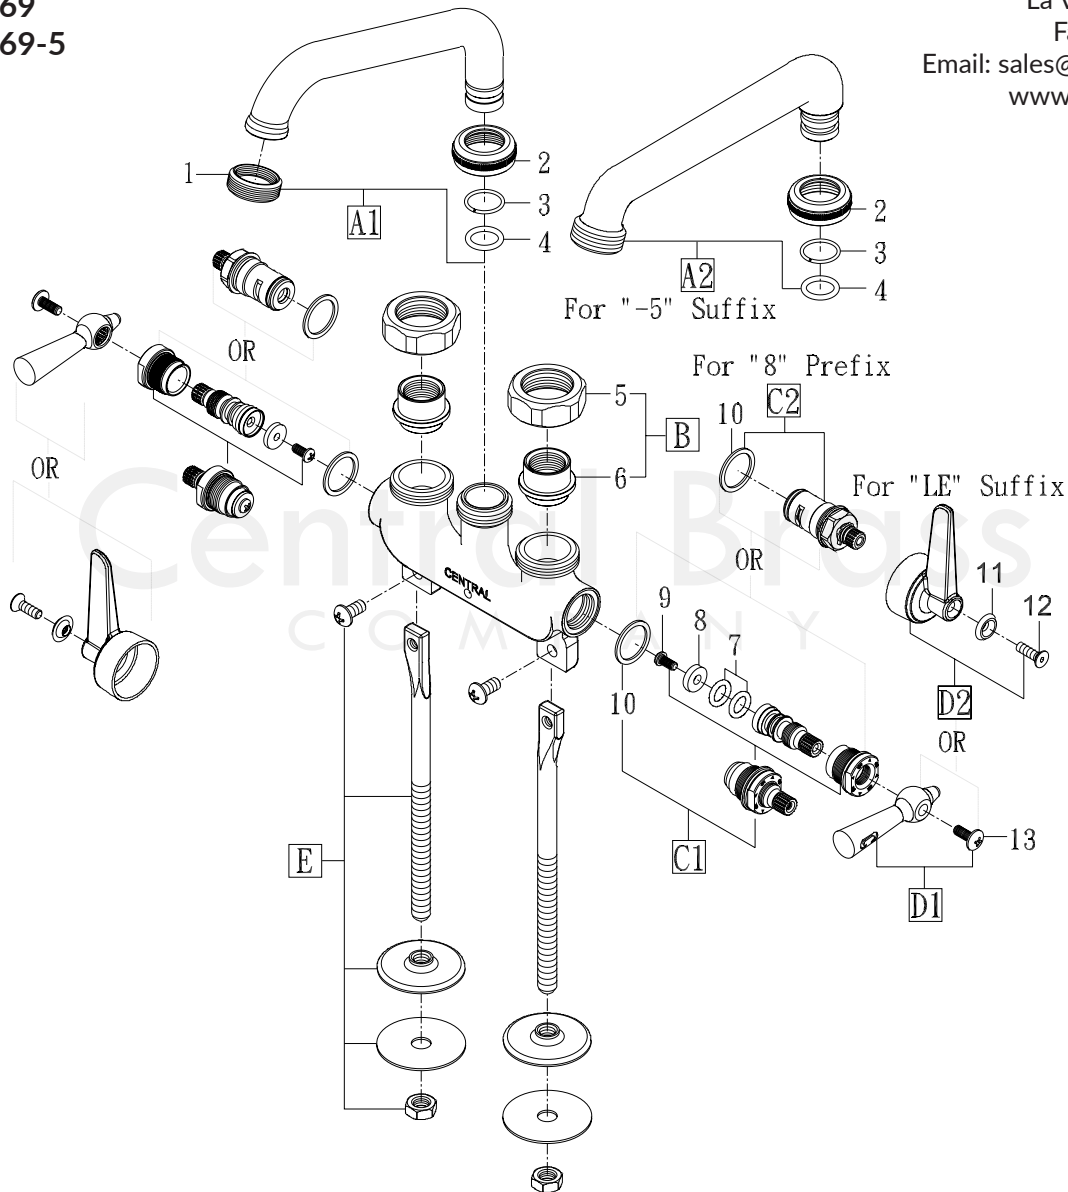

Model# 0469
0469-5

La Vergne, TN 37086
Fax: 800.338.9414
Email: sales@centralbrass.com
www.centralbrass.com

ITEM#	DESCRIPTION	ITEM#	DESCRIPTION		
A1	SU-2924-H-01	6" Swivel Tube Spout With Hose End	4	X1038-KN	O-Ring Epdm Rubber-25/pk
A2	SU-2929-01 [For "-5" Suffix]	6" Swivel Cast Brass Spout With Hose End	5	X1876-BB	Coupling Nut-2/pk
B	G-30	2 I.P. Union Nuts & Sleeve	6	X1875	1/2" IP Union Inlets-2/pk
C1	G-453-EL,ER	Stem Assembly-Cold,Hot	7	X1038-453	O-Ring for Stem Assembly (25pcs/pk)
C2	K-352-C,H [For "8" Prefix]	Ceramic Stem Assembly	8	X901-WNN	Seat Washer (25pcs/pk)
D1	G-520-W	Lever Laundry Faucet Handles Cold & Hot	9	X104	Round Head Seat Washer Screw (25/pk)
D2	CS-19007C,H [For "LE" Suffix]	Lever Handle-Cold,Hot	10	X1028-Y	Nylon Gasket (25pcs/pk)
E	G-7234	Leg Mounting Group	11	CS-49033	Handle Screw
1	XPF-784-C	Spout Hose End Adapter CP-2/pk	12	X107-FB,FR	Index Blue, Red
2	XPF-782-D	Brass Spout Nut RC-2/pk	13	X126-S	Truss Head Screw-6/pk
3	X166-FN	Snap Ring for Spout-6/pk			

0469 Series/REV. 09 2016