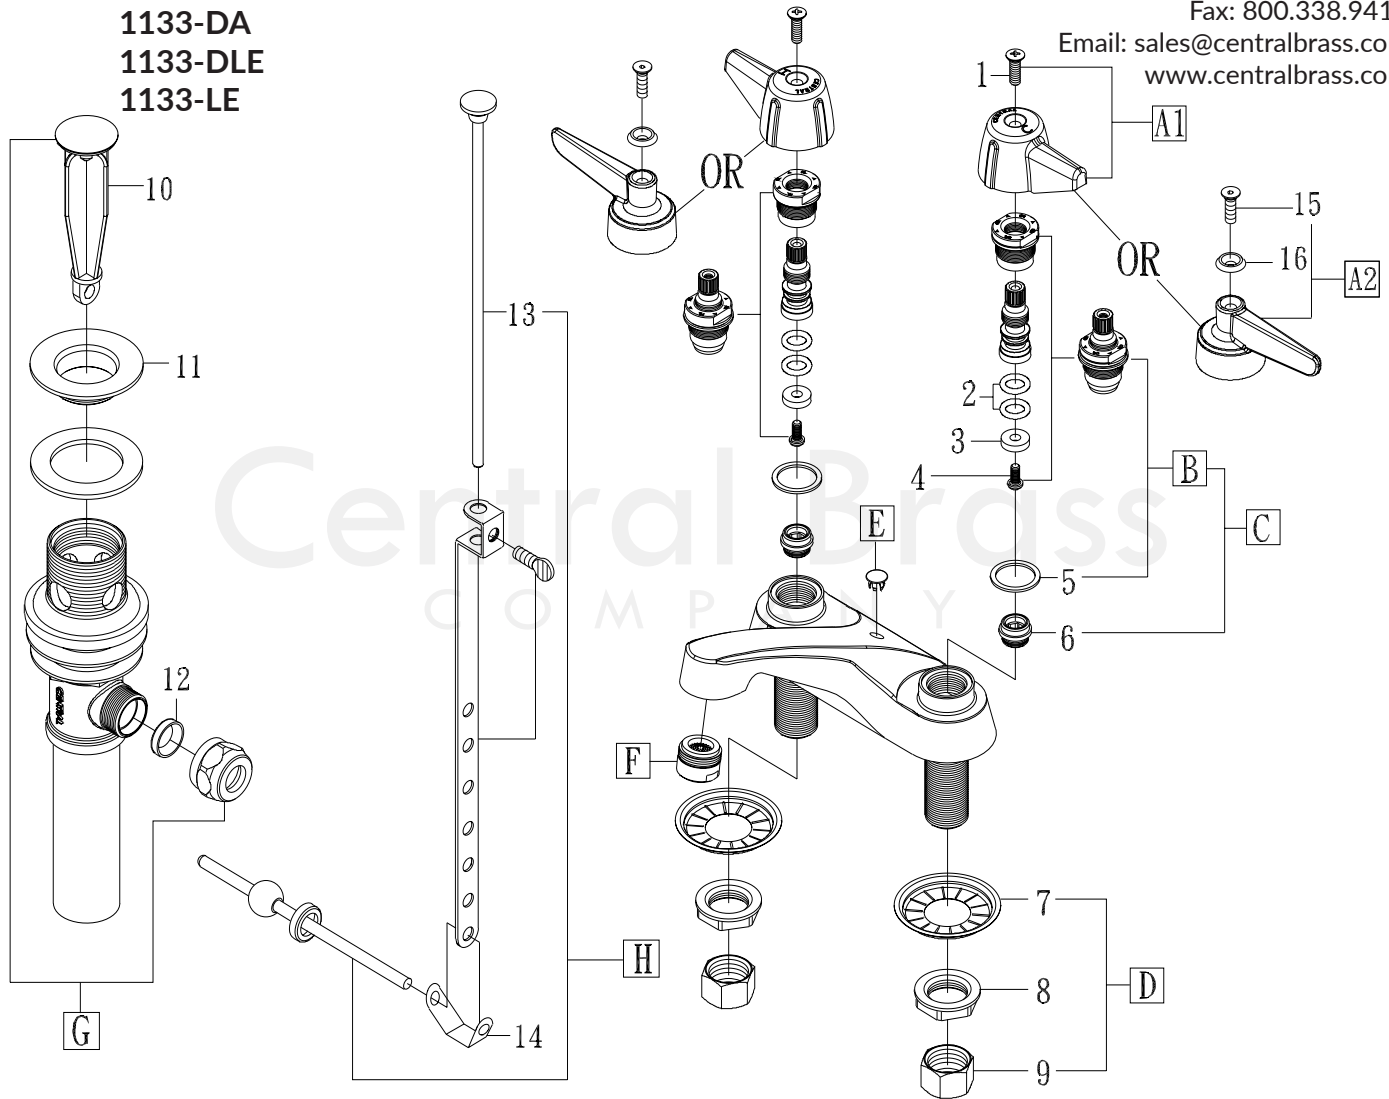

Model# 1133-A
1133-DA
1133-DLE
1133-LE

La Vergne, TN 37086
Fax: 800.338.9414

Email: sales@centralbrass.com
www.centralbrass.com

ITEM#	DESCRIPTION	ITEM#	DESCRIPTION
A1	G-523-C,H Canopy Handle With Screw-Cold,Hot	4	X104 Round Head Seat Washer Screw (25/pk)
A2	CS-19007C,H [for "LE" suffix only] Lever Handle-Cold,Hot	5	X1028-Y Nylon Gasket (25pcs/pk)
B	G-453-EL,ER Stem Assembly-Cold,Hot	6	X263-BC Seat (10pcs/pk)
C	K-453-C,H Stem Assembly With Replaceable Seat	7	X54 Thinner Crowfoot Steel Washer-10/pk
D	G-913-A Coupling Nuts & Washers (2 Sets)	8	X7133-AZ Zinc Die Cast Locknut-10/pk
E	X70-WA Brass Hole Button-6/pk	9	X4015 Brass Coupling Nut-4/pk
F	CS-49013 13/16"-27 Male Thread 1.5 GPM Aerator	10	G-2115-TP [for "-D" suffix only] Stopper for U-1109
G	SU-1109 [for "-D" suffix only] Pop-Up Drain - Drain Only	11	2056-SPT1109 [for "-D" suffix] TOP FLANGE FOR 1109 POP-UP
H	G-195-DST9 [for "-D" suffix only] Ball Lever Rod Group	12	X409-PT [for "-D" suffix only] Ball Lever Packing for Pop-Up-12/pack
1	X107-F Oval Head Handle Phillips Screw (25/pk)	13	SU-195-BT9 [for "-D" suffix only] KNOB & PULL ROD BRASS 9-1/4 INCH
2	X1038-453 O-Ring for Stem Assembly (25pcs/pk)	14	X195-C [for "-D" suffix only] Clip for Pop-Up Pull Rod-6/pk
3	X901-WNN Seat Washer (25pcs/pk)	15	CS-49033 [for "LE" suffix only] Handle Screw
		16	X107-FB,FR [for "LE" suffix only] Index Blue,Red (5 pcs/pk)