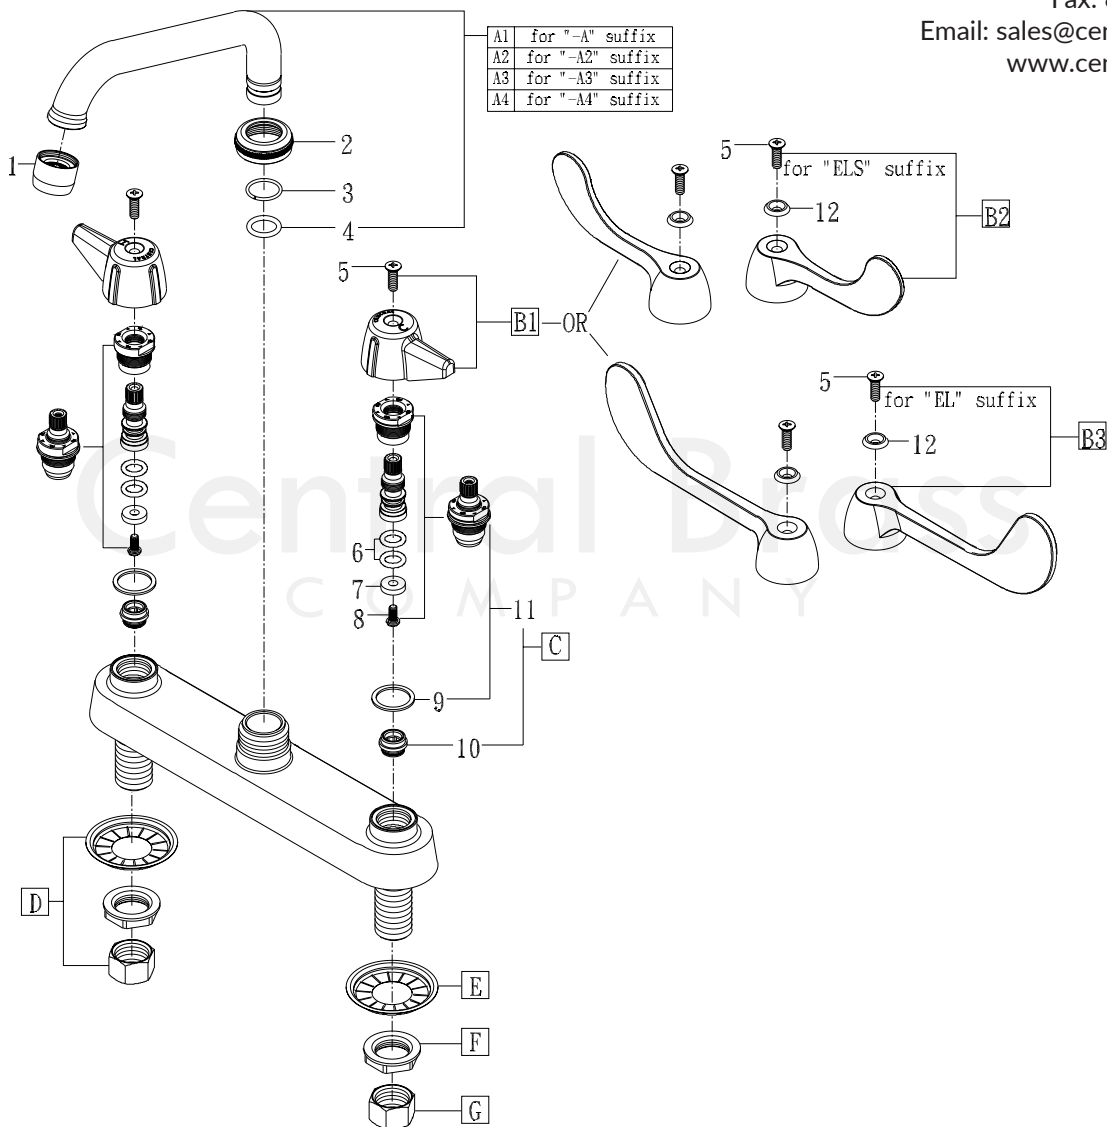

Model# 0120 Series

La Vergne, TN 37086

Fax: 800.338.9414

Email: sales@centralbrass.com

www.centralbrass.com

ITEM#	DESCRIPTION	ITEM#	DESCRIPTION			
A1	SU-363-RA (for "-A" suffix)	8"	Swivel Tube Spout With Aerator	1	CS-49014	55/64"-27Female Thread 1.5GPM Aerator
A2	SU-363-JA (for "-A2" suffix)	10"	Swivel Tube Spout With Aerator	2	XPF-782-D	Brass Spout Nut (2pcs/pk)
A3	SU-363-LA (for "-A3" suffix)	12"	Swivel Tube Spout With Aerator	3	X-166-FN	Snap Ring
A4	SU-363-MA (for "-A4" suffix)	14"	Swivel Tube Spout With Aerator	4	X1038-KN	O-Ring Epdm Rubber (25pcs/pk)
B1	G-523-C,H	Canopy Handle With Screw-Cold,Hot	5	X107-F	Oval Head Handle Phillips Screw (25/pk)	
B2	G-4147-C,H (for "ELS" suffix)	Wrist Handle (4")+Index Ring+Screw-C,H	6	X1038-453	O-Ring for Stem Assembly (25pcs/pk)	
B3	G-4149-C,H (for "EL" suffix)	Wrist Handle (6")+Index Ring+Screw-C,H	7	X901-WNN	Seat Washer (25pcs/pk)	
C	K-453-C,H	Stem Assembly With Replaceable Seat	8	X104	Round Head Seat Washer Screw (25/pk)	
D	G-913-A	Coupling Nuts & Washers (2 Sets)	9	X1028-Y	Nylon Gasket (25pcs/pk)	
E	X54	Thinner Crowfoot Steel Washer-10/pk	10	X263-BC	Seat (10pcs/pk)	
F	X7133-AZ	Zinc Die Cast Locknut-10/pk	11	G-453-EL,ER	Stem Assembly-Cold,Hot	
G	X4015	Brass Coupling Nut-4/pk	12	X107FB,FR	Color Code Index Ring-Blue-5/pk	

0120 Series/REV. 10 2016