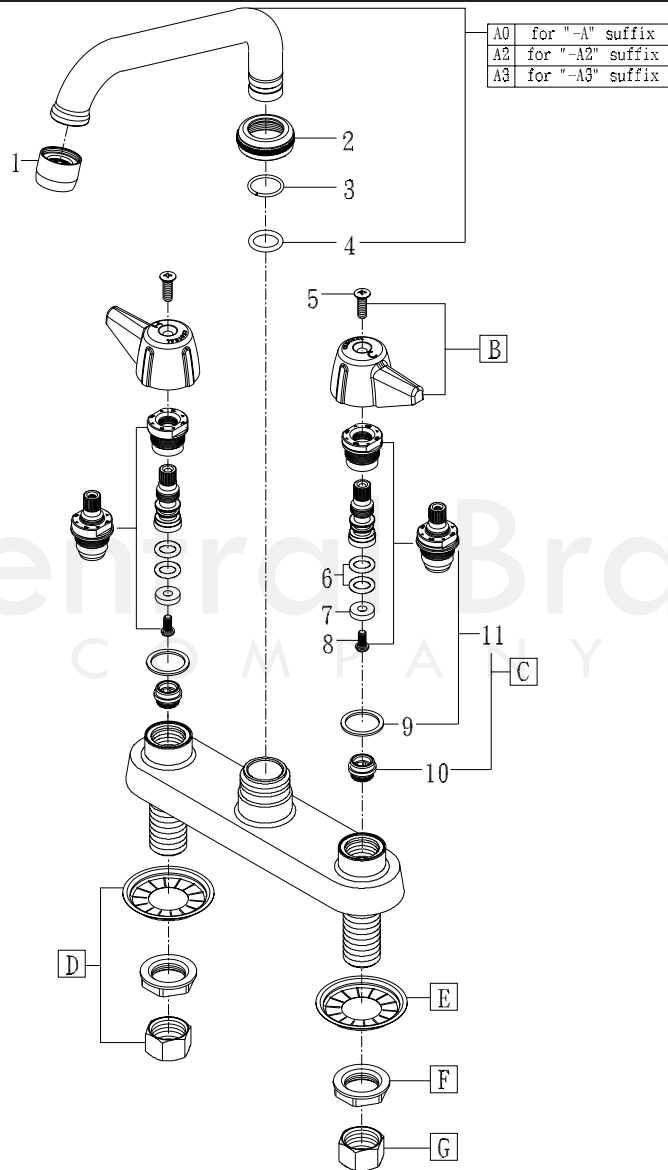

Model# 0126 Series

La Vergne, TN 37086
 Fax: 800.338.9414
 Email: sales@centralbrass.com
 www.centralbrass.com

ITEM#	DESCRIPTION	ITEM#	DESCRIPTION
A1	SU-363-RA (for "-A" suffix)	1	CS-49014 55/64"-27Female Thread 1.5GPM Aerator
A2	SU-363-JA (for "-A2" suffix)	2	XPF-782-D Brass Spout Nut (2pcs/pk)
A3	SU-363-LA (for "-A3" suffix)	3	X-166-FN Snap Ring
A4	SU-363-MA (for "-A4" suffix)	4	X1038-KN O-Ring Epdm Rubber (25pcs/pk)
B	G-523-C,H	5	X107-F Oval Head Handle Phillips Screw (25/pk)
C	K-453-C,H	6	X1038-453 O-Ring for Stem Assembly (25pcs/pk)
D	G-913-A	7	X901-WNN Seat Washer (25pcs/pk)
E	X54	8	X104 Round Head Seat Washer Screw (25/pk)
F	X7133-AZ	9	X1028-Y1212 Nylon Gasket (25pcs/pk)
G	X4015	10	X263-BC Seat (10pcs/pk)
H	266-A	11	G-453-EL,ER Stem Assembly-Cold,Hot
		12	SU-266-P Diverter Piston