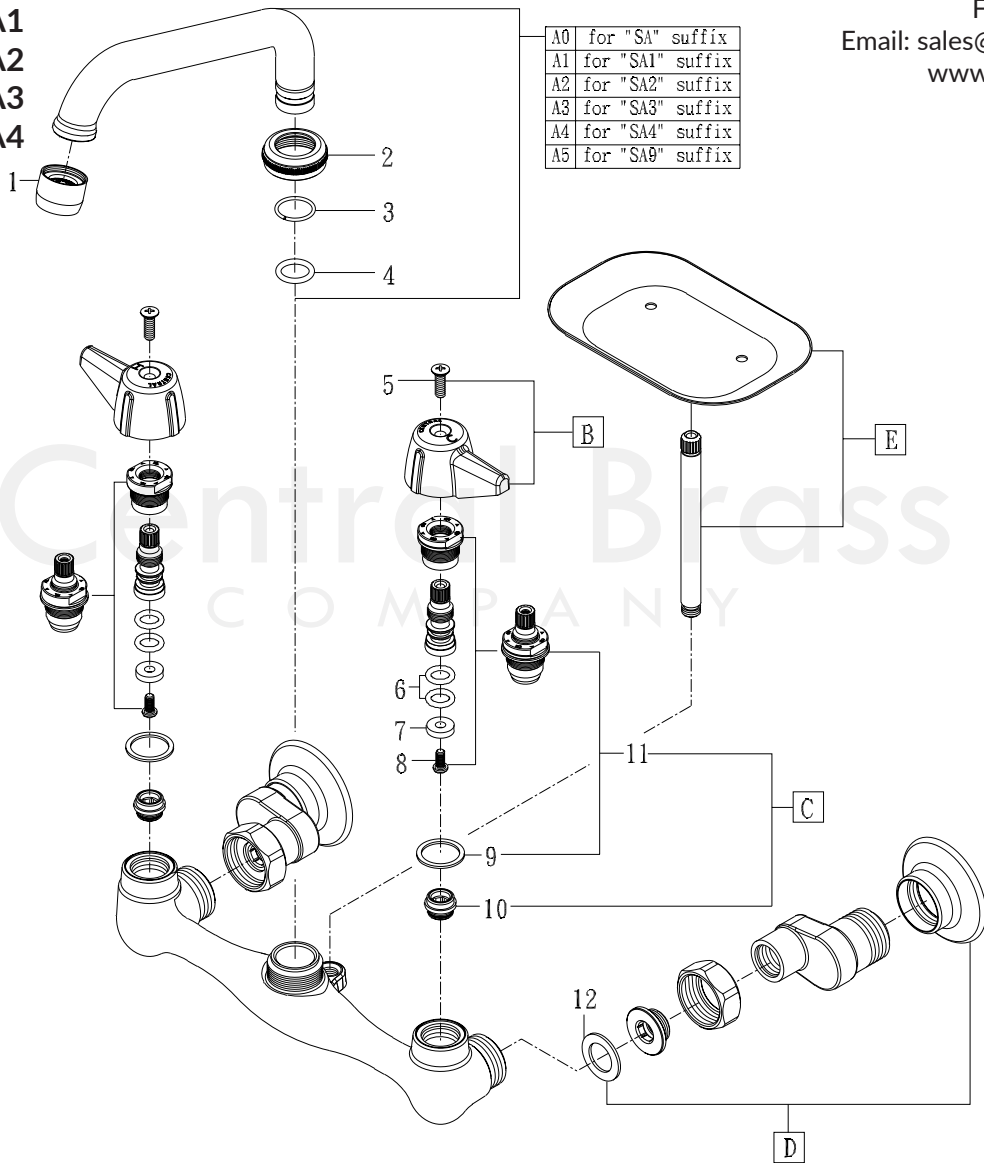

Model# 0048-SA
 0048-SA1
 0048-SA2
 0048-SA3
 0048-SA4

La Vergne, TN 37086
 Fax: 800.338.9414
 Email: sales@centralbrass.com
 www.centralbrass.com

ITEM#	DESCRIPTION	ITEM#	DESCRIPTION
A0	SU-2924-A 6" Swivel Tube Spout With Aerator	2	XPF-782-D Brass Spout Nut (2pcs/pk)
A1	SU-363-RA 8" Swivel Tube Spout With Aerator	3	X-166-FN Snap Ring
A2	SU-363-JA 10" Swivel Tube Spout With Aerator	4	X1038-KN O-Ring Epdm Rubber (25pcs/pk)
A3	SU-363-LA 12" Swivel Tube Spout With Aerator	5	X107-F Oval Head Handle Phillips Screw (25/pk)
A4	SU-363-MA 14" Swivel Tube Spout With Aerator	6	X1038-453 O-Ring for Stem Assembly (25pcs/pk)
A5	SU-2923-A 5" Swivel Cast Brass Spout With Aerator	7	X901-WNN Seat Washer (25pcs/pk)
B	G-523-C,H Canopy Handle With Screw-Cold,Hot	8	X104 Round Head Seat Washer Screw (25/pk)
C	K-453-C,H Stem Assembly With Replaceable Seat	9	X1028-Y Nylon Gasket (25pcs/pk)
D	SU-2806 Female Flange Adjustable 6-1/2" - 9-1/2"	10	X263-BC Seat (10pcs/pk)
E	G-285-AZ Brass Soap Dish	11	G-453-EL,ER Stem Assembly-Cold,Hot
1	CS-49014 55/64"-27Female Thread 1.5GPM Aerator	12	X940-TRN Santoprene Washer (10pcs/pk)