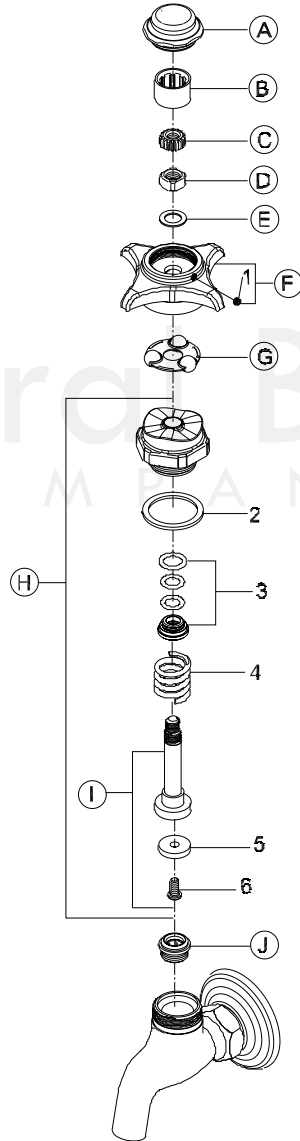

Model# 0033-1/2HV-02

La Vergne, TN 37086
 Fax: 800.338.9414
 Email: sales@centralbrass.com
 www.centralbrass.com

ITEM#	DESCRIPTION	ITEM#	DESCRIPTION		
A	PF-7125-H	Handle Cap Hot	I	SU-7110-A	Stem with Seat Washer & Screw
B	X69-C	Sleeve (10 pcs per pack)	J	XPF-59	Replaceable Seat (10 pcs per pack)
C	XPF-67-AC	Celcon Samson Nut (10 pcs per pack)	1	X103-HSSS	Set Screw (6 pcs per pack)
D	X68-HX	Brass Square Nut (10 pcs per pack)	2	X402-B	Nylon Gasket (12 pcs per pack)
E	X33-A	Brass Washer (6 pcs per pack)	3	CS-49027	POM Spring Support Packing
F	G-6928-V	Vandal Resistant 4-Arm Handle	4	X1009-A	Spring (2 pcs per pack)
G	X71	Brass Ball Retainer (2 pcs per pack)	5	X904-N	Seat Washer (6 pcs per pack)
H	CS-39003	Stem Assembly W/Centerpiece and Gasket	6	X104	Screw (25 pcs per pack)

0033-1/2HV-02/REV. 09 2016