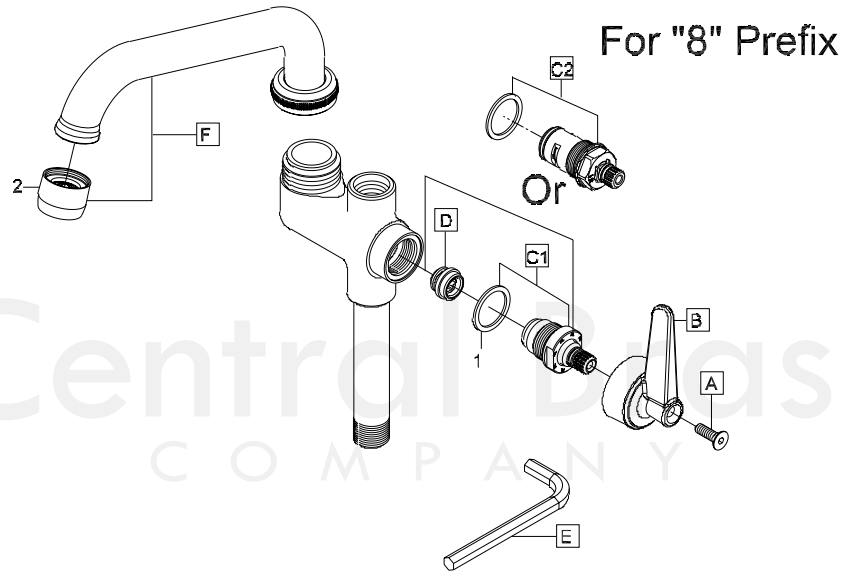

Model# 0642-LE0
80642-LE0

La Vergne, TN 37086
Fax: 800.338.9414
Email: sales@centralbrass.com
www.centralbrass.com

ITEM#	DESCRIPTION	SUFFIX #	ITEM#	DESCRIPTION	
A	CS-49033	Handle Screw	1	SU-363-RA	8" Tube Swivel Spout
B	CS-19007C,H	Lever Handle-Cold,Hot	2	SU-363-JA	10" Tube Swivel Spout
C1	G-453-EL,ER	Stem Assembly With Gasket-Cold,Hot	3	SU-363-LA	12" Tube Swivel Spout
C2	K-352-C,H [For "8" Prefix]	Ceramic Disc Cartridge-Cold,Hot	4	SU-363-MA	14" Tube Swivel Spout
D	X263-BC	Replacement Seat (10 Pcs/Pk)	6	SU-365-CA	8" Brass Swivel D-Spout
E	CS-42026	1/4" Allen Wrench	07	SU-357-WSA	8-3/4" Swivel Spout
F	SU-2924-A	6" Tube Spout With Aerator	8	SU-357-HSA	7-1/4" High-Rise Spout
1	X1028-Y	Gasket (25 Pcs/Pk)	9	SU-2923-A	5" Cast Brass Spout
2	CS-49014	1.5 GPM Flow Rate	13	CS-22004	16" Tube Swivel Spout
			17	CS-22002	4-3/32" Rigid/Swivel Gooseneck Spout
			18	CS-22003	5-1/2" Rigid/Swivel Gooseneck Spout
			23	CS-22005	18" Tube Swivel Spout
			EX	SU-2775-R-02	7" Cast Brass Spout Extension
			F	CS-49029	Full Flow Streamer