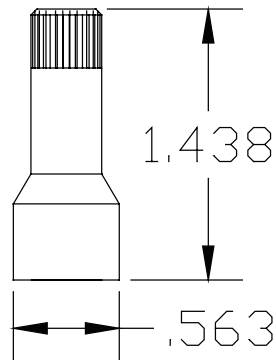

## STEM REFERENCE DRAWINGS

## STEM REFERENCE DRAWINGS

NOTE: 1-1/16" EXTENSION

**G-1548-ET**  
(screw not shown)