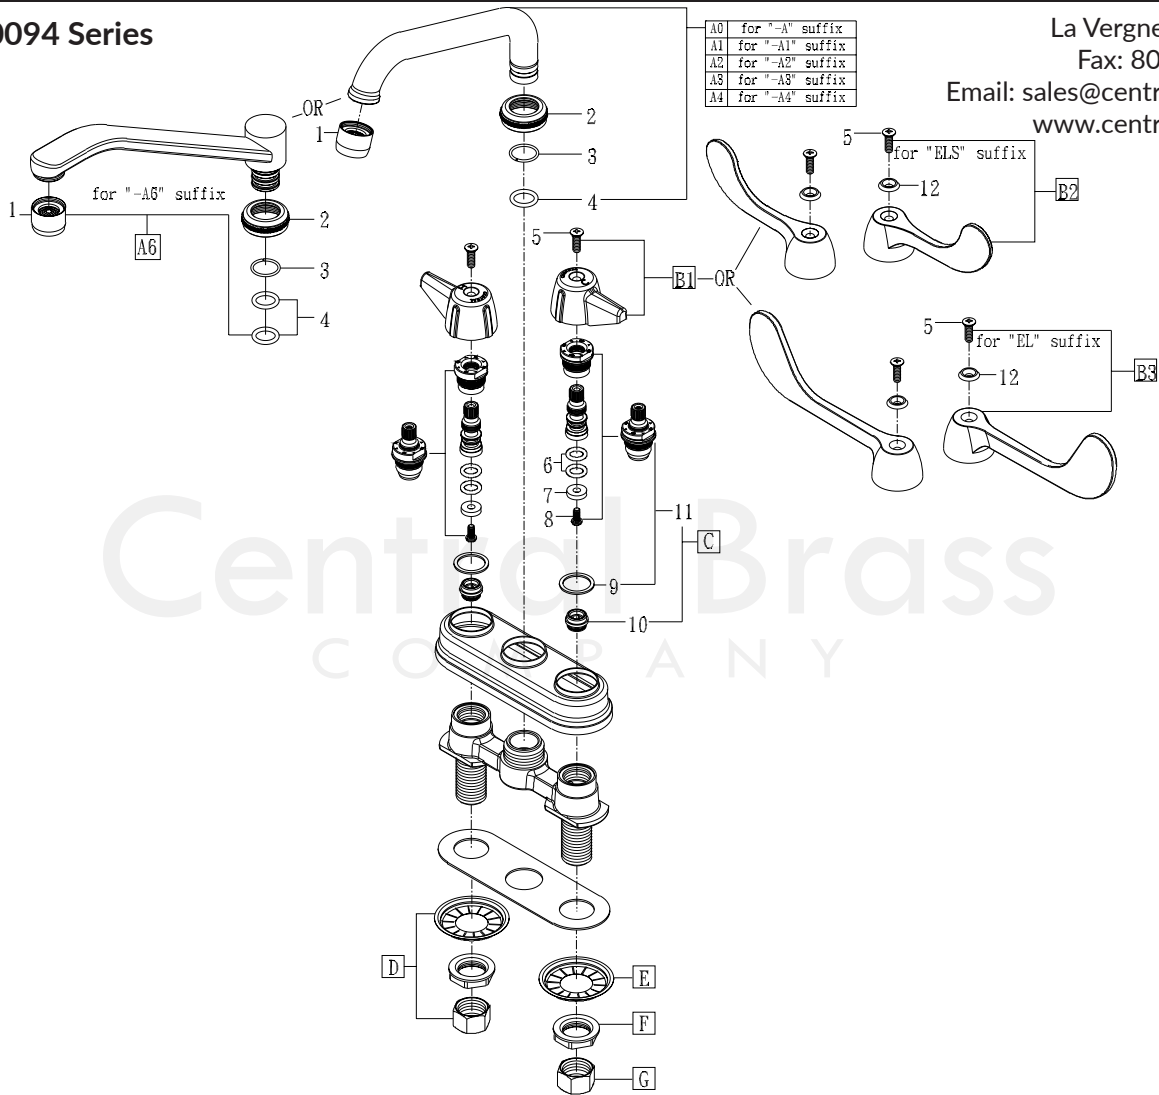

Model# 0094 Series

La Vergne, TN 37086

Fax: 800.338.9414

Email: sales@centralbrass.com

www.centralbrass.com

ITEM#	DESCRIPTION	ITEM#	DESCRIPTION			
A0	SU-2924-A (for "-A" suffix)	6"	Swivel Tube Spout With Aerator	1	CS-49014	55/64"-27Female Thread 1.5GPM Aerator
A1	SU-363-RA (for "-A1" suffix)	8"	Swivel Tube Spout With Aerator	2	XPF-782-D	Brass Spout Nut (2pcs/pk)
A2	SU-363-JA (for "-A2" suffix)	10"	Swivel Tube Spout With Aerator	3	X-166-FN	Snap Ring
A3	SU-363-LA (for "-A3" suffix)	12"	Swivel Tube Spout With Aerator	4	X1038-KN	O-Ring Epdm Rubber (25pcs/pk)
A4	SU-363-MA (for "-A4" suffix)	14"	Swivel Tube Spout With Aerator	5	X107-F	Oval Head Handle Phillips Screw (25/pk)
A6	SU-365-CA (for "-A6" suffix)	8"	Swivel D Style Spout With Aerator	6	X1038-453	O-Ring for Stem Assembly (25pcs/pk)
B1	G-523-C,H	Canopy Handle With Screw-Cold,Hot	7	X901-WNN	Seat Washer (25pcs/pk)	
B2	G-4147-C,H (for "ELS" suffix)	Wrist Handle (4") + Index Ring + Screw-C,H	8	X104	Round Head Seat Washer Screw (25/pk)	
B3	G-4149-C,H (for "EL" suffix)	Wrist Handle (6") + Index Ring + Screw-C,H	9	X1028-Y	Nylon Gasket (25pcs/pk)	
C	K-453-C,H	Stem Assembly With Replaceable Seat	10	X263-BC	Seat (10pcs/pk)	
D	G-913-A	Coupling Nuts & Washers (2 Sets)	11	G-453-EL,ER	Stem Assembly-Cold,Hot	
E	X54	Thinner Crowfoot Steel Washer-10/pk	12	X107FB,FR	Color Code Index Ring-Blue-5/pk	
F	X7133-AZ	Zinc Die Cast Locknut-10/pk				
G	X4015	Brass Coupling Nut-4/pk				

0094 Series/REV. 10 2016