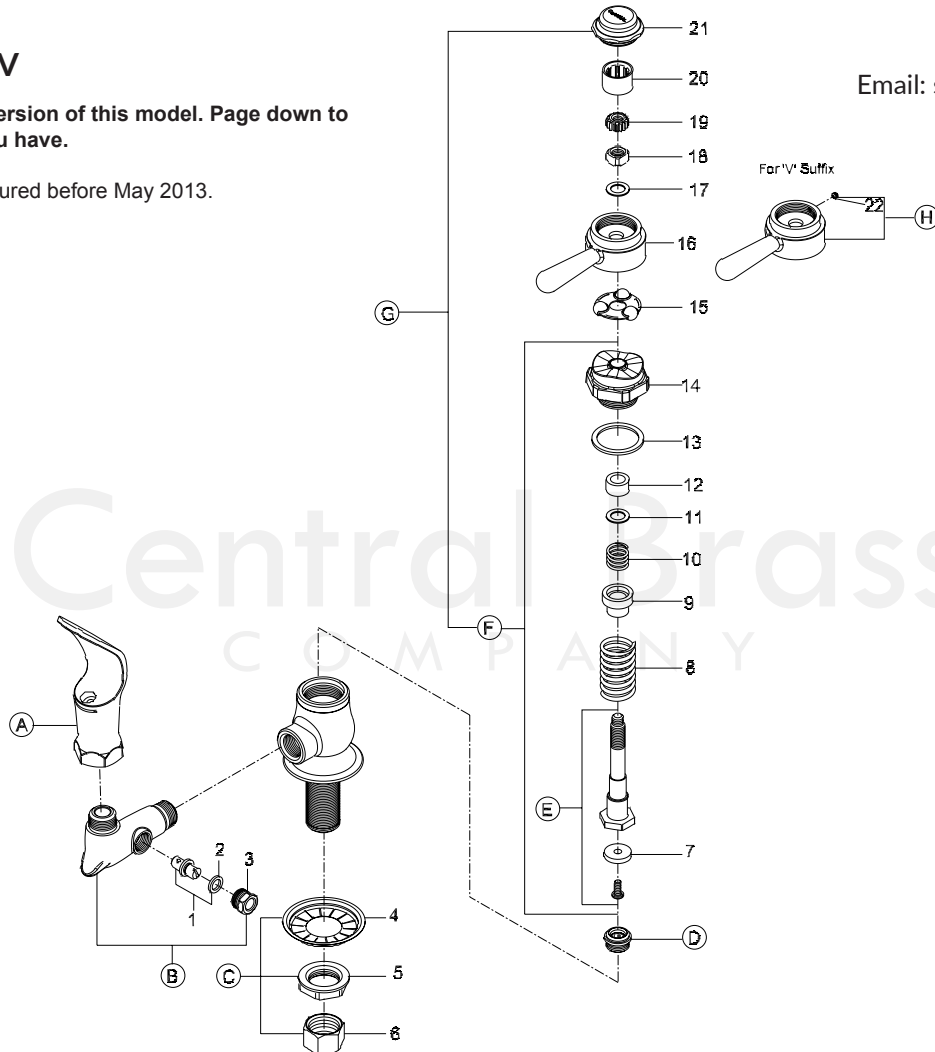

ITEM#	DESCRIPTION	ITEM#	DESCRIPTION
A	0376 Drinking Faucet Head	8	1008-B Spring
B	SU-6965 Connector Body w/ Regulator Stem & Cap	9	XPF-70-F* Brass Gland (10 pcs per pack)
C	G-95-A Coupling Nut & Washer Group	10	X70-D* Spring (10 pcs per pack)
D	XPF-59 Replaceable Seat (10 pcs per pack)	11	XPF-33-A* Brass Washer (6 pcs per pack)
E	SU-7101-AF Stem with Seat Washer & Screw	12	X849-GN* Packing (10 pcs per pack)
F	G-7106-F Stem Assembly W/Centerpiece and Gasket	13	X433-AN Nylon Gasket (12 pcs per pack)
G	P-358-H Self-Closing Stem Assembly (For 0364-L)	14	7106-F Centerpiece
H	G-7114-V Vandal Resistant Handle (For 0364-LV)	15	X71 Brass Ball Retainer (2 pcs per pack)
1	G-756-E Regulator Stem with Washer	16	PF-7114-P Lever Handle (For 0364-L)
2	X1090-HN Regulator Washer (10 pcs per pack)	17	X33-A Brass Washer (6 pcs per pack)
3	PF-1090-J Regulator Cap	18	X68-HX Brass Square Nut (10 pcs per pack)
4	X54 Crowfoot Washer (10 pcs per pack)	19	XPF-67-AC Celcon Samson Nut (10 pcs per pack)
5	X7133-AZ Locknut (10 pcs per pack)	20	X69-C Sleeve (10 pcs per pack)
6	X4015 Hex Coupling Nut (4 pcs per pack)	21	PF-7125 Handle Cap
7	X904-N Seat Washer (6 pcs per pack)	22	X103-HSSS Set Screw (6 pcs per pack) (For 0364-LV)