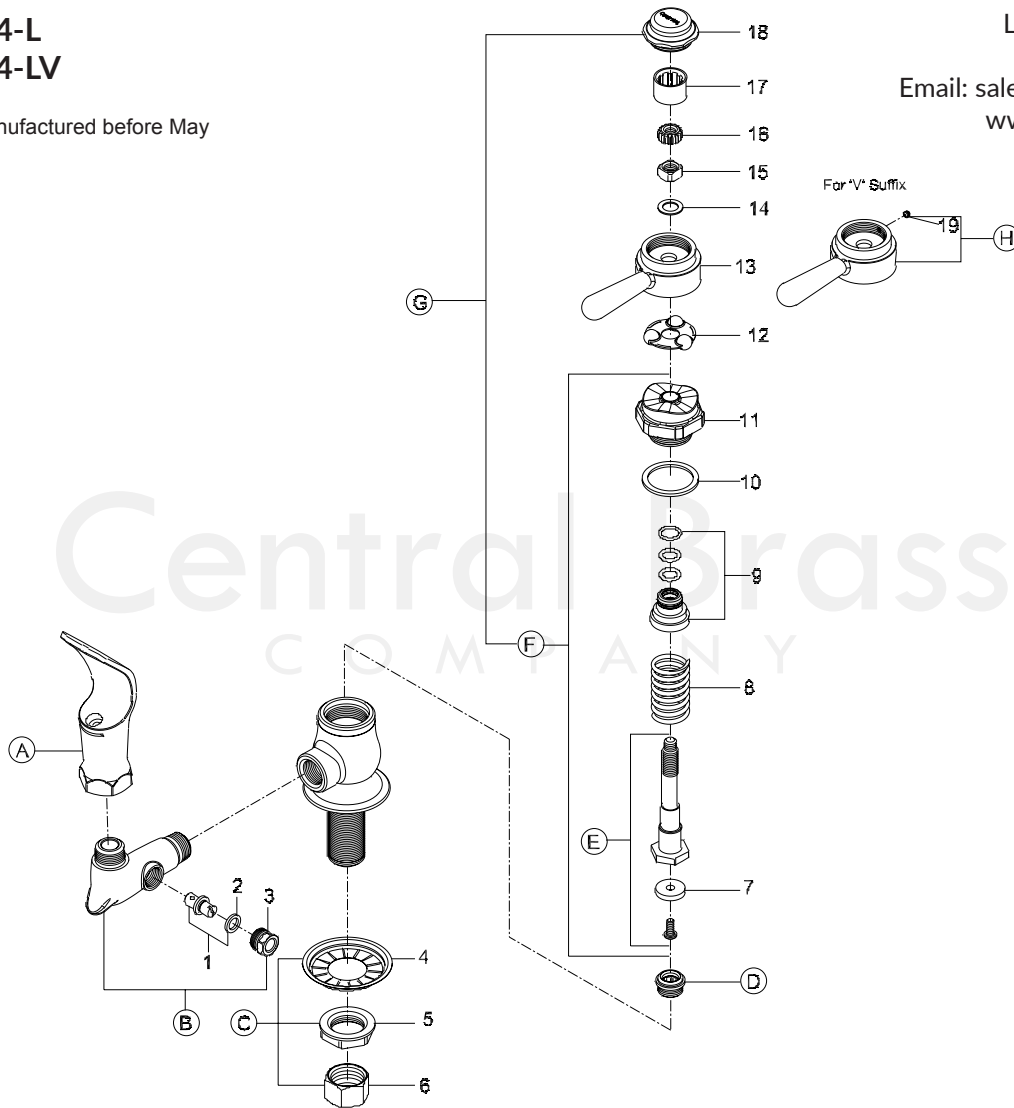

Model# 0364-L
0364-LV

1st generation-manufactured before May 2013.

La Vergne, TN 37086
Fax: 800.338.9414
Email: sales@centralbrass.com
www.centralbrass.com

ITEM#	DESCRIPTION	ITEM#	DESCRIPTION
A 0376	Drinking Faucet Head	6 X4015	Hex Coupling Nut (4 pcs per pack)
B SU-6965	Connector Body w/ Regulator Stem & Cap	7 X904-N	Seat Washer (6 pcs per pack)
C G-95-A	Coupling Nut & Washer Group	8 CS-49026	POM Spring Support Packing
D XPF-59	Replaceable Seat (10 pcs per pack)	9 X849-GN	Packing (10 pcs per pack)
E SU-7101-AF	Stem with Seat Washer & Screw	10 X433-AN	Nylon Gasket (12 pcs per pack)
F CS-39002	Stem Assembly W/Centerpiece and Gasket	11 7106-F	Centerpiece
G CS-19005	Self-Closing Stem Assembly (For 0364-L)	12 X71	Brass Ball Retainer (2 pcs per pack)
H G-7114-V	Vandal Resistant Handle (For 0364-LV)	13 PF-7114-P	Lever Handle (For 0364-L)
1 G-756-E	Regulator Stem with Washer	14 X33-A	Brass Washer (6 pcs per pack)
2 X1090-HN	Regulator Washer (10 pcs per pack)	15 X68-HX	Brass Square Nut (10 pcs per pack)
3 PF-1090-J	Regulator Cap	16 XPF-67-AC	Celcon Samson Nut (10 pcs per pack)
4 X54	Crowfoot Washer (10 pcs per pack)	17 X69-C	Sleeve (10 pcs per pack)
5 X7133-AZ	Locknut (10 pcs per pack)	18 PF-7125	Handle Cap
		19 X103-HSSS	Set Screw (6 pcs per pack) (For 0364-LV)

0364 Series/REV. 09 2016