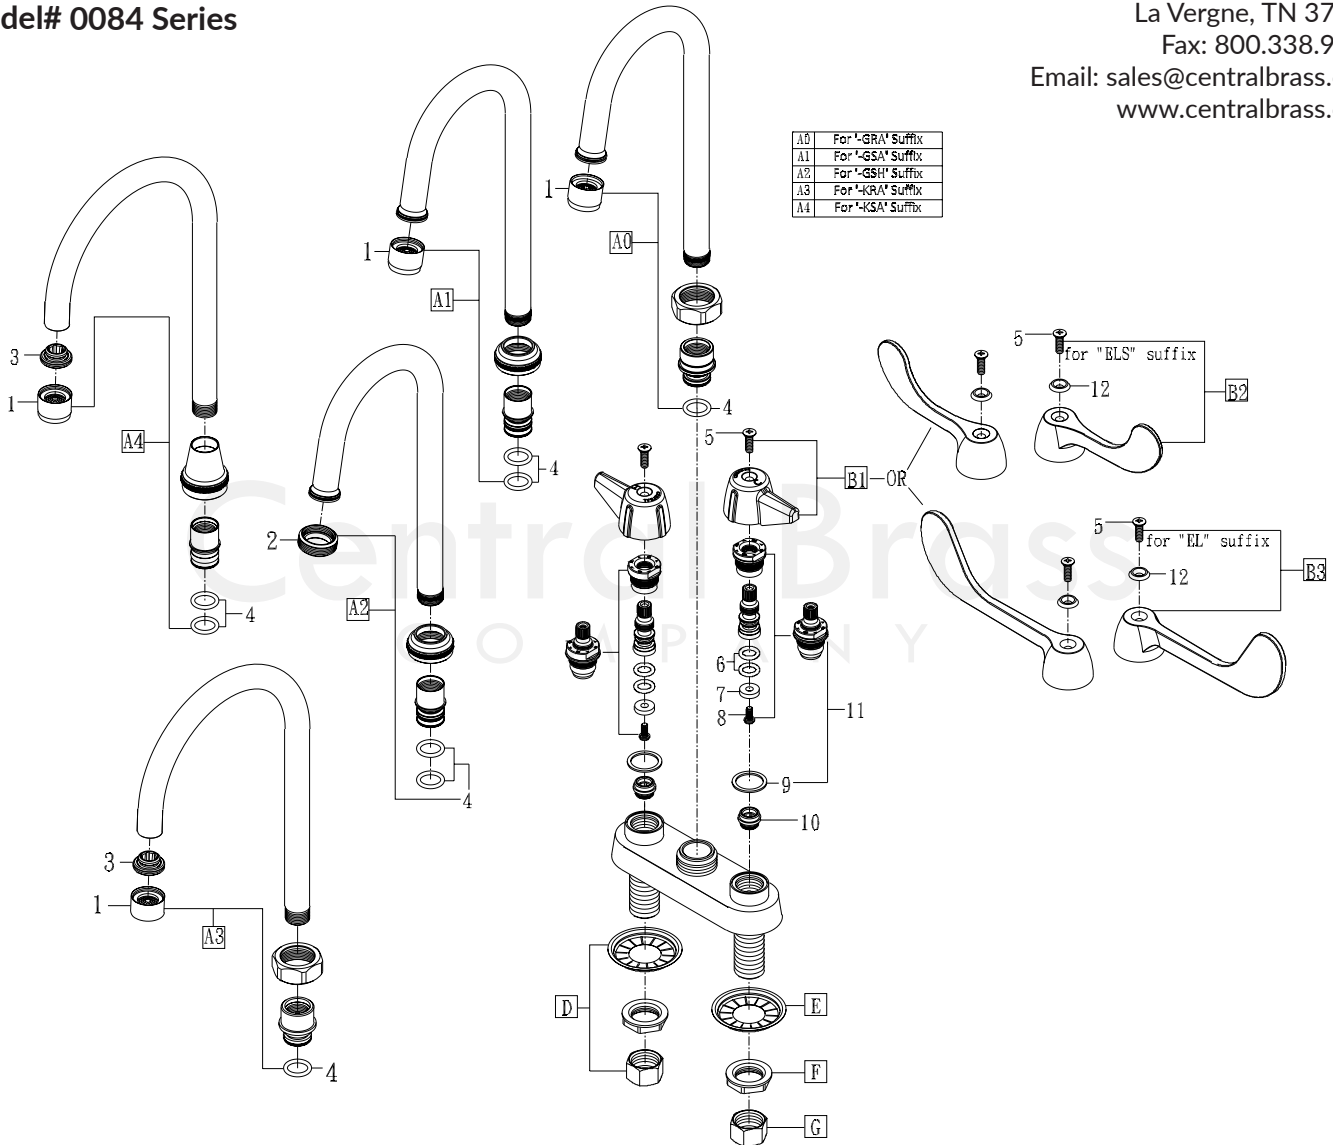

Model# 0084 Series

La Vergne, TN 37086  
 Fax: 800.338.9414  
 Email: sales@centralbrass.com  
 www.centralbrass.com

ITEM#	DESCRIPTION	ITEM#	DESCRIPTION
A0	SU-157-GRA 4-3/32" Rigid Gooseneck Spout, Aerator	1	CS-49014 55/64"-27 Female Thread 1.5GPM Aerator
A1	SU-157-GSA 4-3/32" Swivel Gooseneck Spout, Aerator	2	XPF-784-C Spout Hose End Adapter CP-2/pk
A2	SU-157-GSH 4-3/32" Swivel Spout With Hose End	3	XPF-166-U Spout End Aerator Adapter-2/pk
A3	SU-157-KRA 5-1/2" Rigid Gooseneck Spout, Aerator	4	X1038-KN O-Ring Epdm Rubber (25pcs/pk)
A4	SU-157-KSA 5-1/2" Swivel Gooseneck Spout, Aerator	5	X107-F Oval Head Handle Phillips Screw (25/pk)
B1	G-523-C,H Canopy Handle With Screw-Cold,Hot	6	X1038-453 O-Ring for Stem Assembly (25pcs/pk)
B2	G-4147-C,H Wrist Handle (4")+Index Ring+Screw-C,H	7	X901-WNN Seat Washer (25pcs/pk)
B3	G-4149-C,H Wrist Handle (6")+Index Ring+Screw-C,H	8	X104 Round Head Seat Washer Screw (25/pk)
D	G-913-A Coupling Nuts & Washers (2 Sets)	9	X1028-Y Nylon Gasket (25pcs/pk)
E	X54 Thinner Crowfoot Steel Washer-10/pk	10	X263-BC Seat (10pcs/pk)
F	X7133-AZ Zinc Die Cast Locknut-10/pk	11	G-454-EL,ER Quick Pression 1/4 Turn Stem Assembly
G	X4015 Brass Coupling Nut-4/pk	12	X107FB,FR Color Code Index Ring-Blue-5/pk

0084 Series/REV. 09 2016