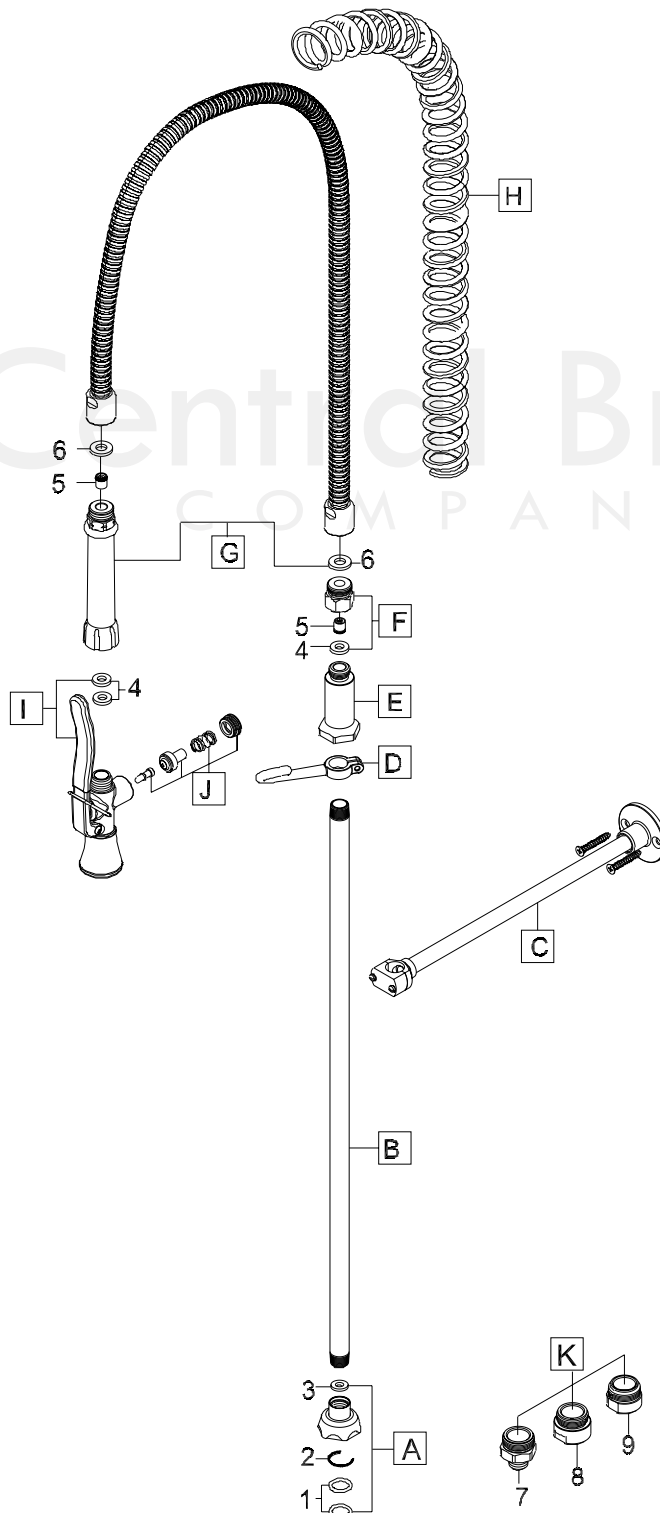

Model# 0640

La Vergne, TN 37086
Fax: 800.338.9414
Email: sales@centralbrass.com
www.centralbrass.com

0640/REV. 12 2012