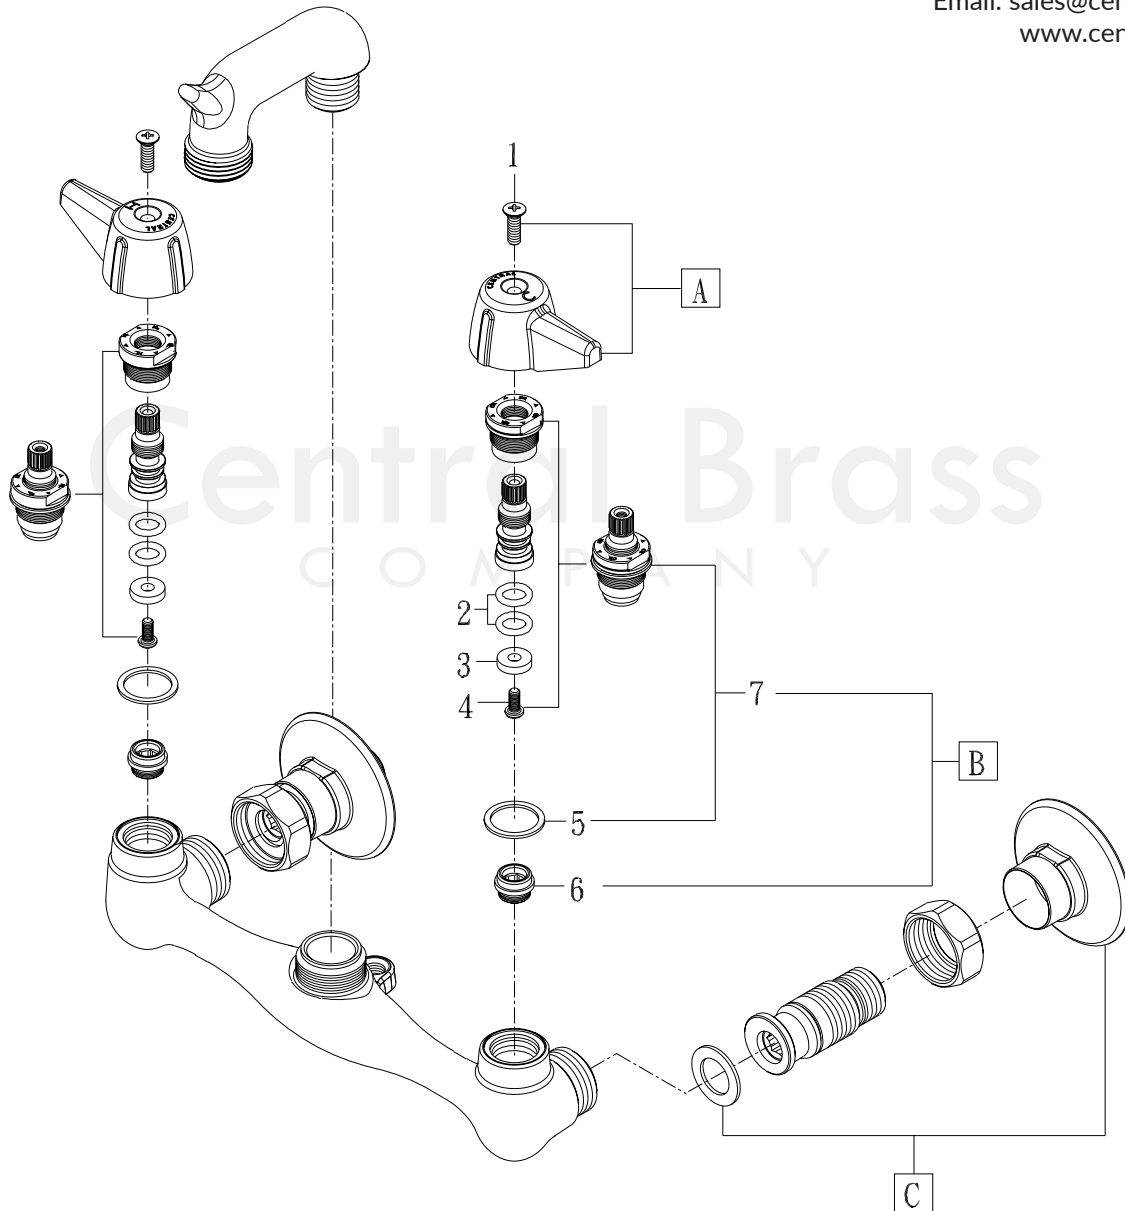

Model# 0051-TRC

La Vergne, TN 37086
 Fax: 800.338.9414
 Email: sales@centralbrass.com
 www.centralbrass.com

ITEM#	DESCRIPTION	ITEM#	DESCRIPTION
A	G-523-C,H Canopy Handle With Screw-Cold,Hot	3	X901-WNN Seat Washer (25pcs/pk)
B	K-453-C,H Stem Assembly With Replaceable Seat	4	X104 Round Head Seat Washer Screw (25/pk)
C	SU-2846 Male Flange Adjustable 7-7/8" to 8-1/8"	5	X1028-Y Nylon Gasket (25pcs/pk)
1	X107-F Oval Head Handle Phillips Screw (25/pk)	6	X263-BC Seat (10pcs/pk)
2	X1038-453 O-Ring for Stem Assembly (25pcs/pk)	7	G-453-EL,ER Stem Assembly-Cold,Hot

0051-TRC/REV. 09 2016