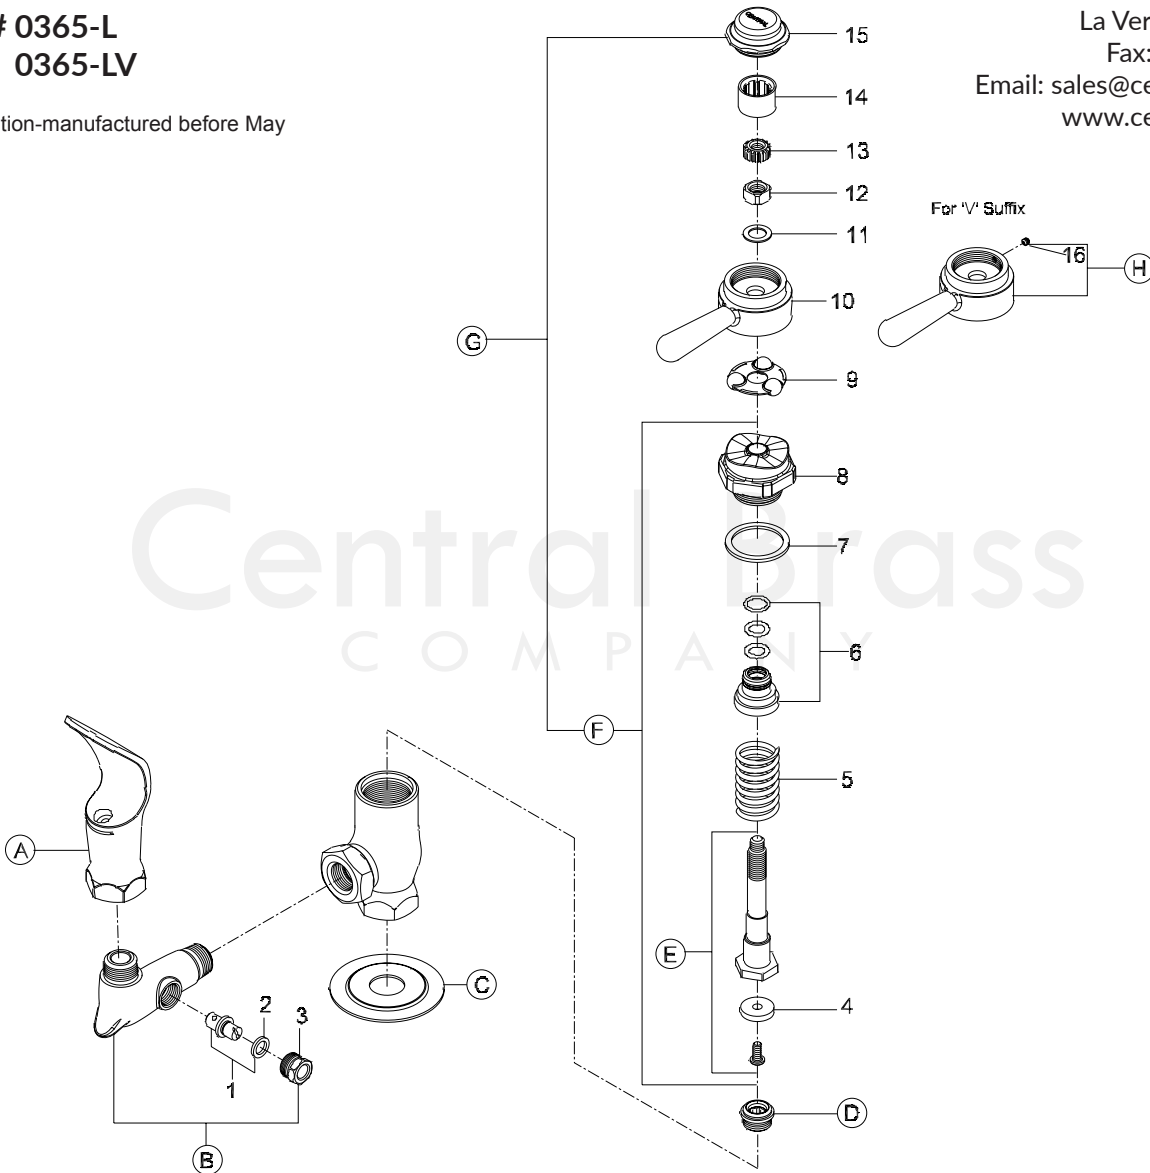

Model# 0365-L
0365-LV

1st generation-manufactured before May 2013.

La Vergne, TN 37086
Fax: 800.338.9414
Email: sales@centralbrass.com
www.centralbrass.com

ITEM#	DESCRIPTION	ITEM#	DESCRIPTION
A 0376	Drinking Faucet Head	5 1008-B	Spring
B SU-6965	Connector Body w/ Regulator Stem & Cap	6 CS-49026	POM Spring Support Packing
C PF-161-D	Flange	7 X433-AN	Nylon Gasket (12 pcs per pack)
D XPF-59	Replaceable Seat (10 pcs per pack)	8 7106-F	Centerpiece
E SU-7101-AF	Stem with Seat Washer & Screw	9 X71	Brass Ball Retainer (2 pcs per pack)
F CS-39002	Stem Assembly W/Centerpiece and Gasket	10 PF-7114-P	Lever Handle (For 0365-L)
G CS-19005	Self-Closing Stem Assembly (For 0365-L)	11 X33-A	Brass Washer (6 pcs per pack)
H G-7114-V	Vandal Resistant Handle (For 0365-LV)	12 X68-HX	Brass Square Nut (10 pcs per pack)
1 G-756-E	Regulator Stem with Washer	13 XPF-67-AC	Celcon Samson Nut (10 pcs per pack)
2 X1090-HN	Regulator Washer (10 pcs per pack)	14 X69-C	Sleeve (10 pcs per pack)
3 PF-1090-J	Regulator Cap	15 PF-7125	Handle Cap
4 X904-N	Seat Washer (6 pcs per pack)	16 X103-HSSS	Set Screw (6 pcs per pack) (For 0365-LV)

0365 Series/REV. 09 2016