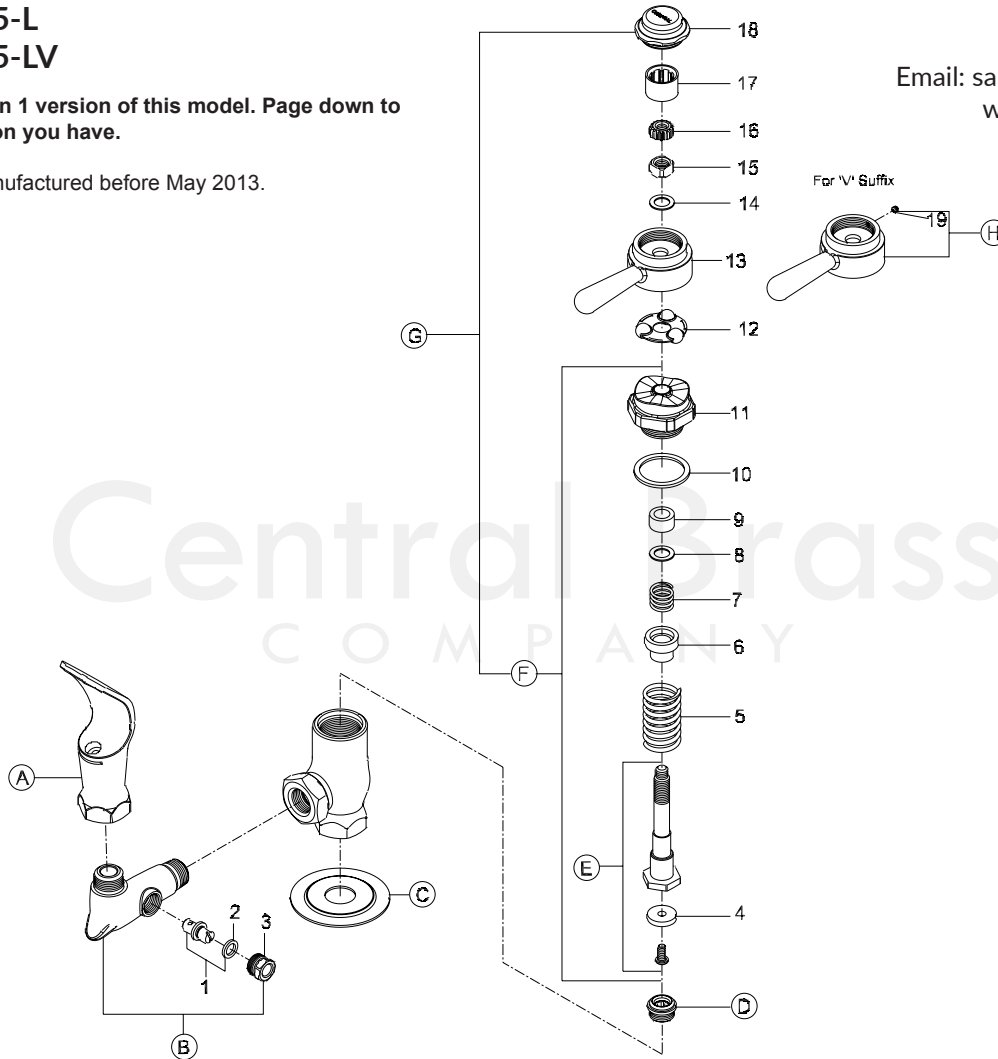

www.centralbrass.com

ITEM#	DESCRIPTION	ITEM#	DESCRIPTION
A	0376 Drinking Faucet Head	7	X70-D* Spring (10 pcs per pack)
B	SU-6965 Connector Body w/ Regulator Stem & Cap	8	XPF-33-A* Brass Washer (6 pcs per pack)
C	PF-161-D Flange	9	X849-GN* Packing (10 pcs per pack)
D	XPF-59 Replaceable Seat (10 pcs per pack)	10	X433-AN Nylon Gasket (12 pcs per pack)
E	SU-7101-AF Stem with Seat Washer & Screw	11	7106-F Centerpiece
F	G-7106-F Stem Assembly W/Centerpiece and Gasket	12	X71 Brass Ball Retainer (2 pcs per pack)
G	P-358-H Self-Closing Stem Assembly (For 0365-L)	13	PF-7114-P Lever Handle (For 0365-L)
H	G-7114-V Vandal Resistant Handle (For 0365-LV)	14	X33-A Brass Washer (6 pcs per pack)
1	G-756-E Regulator Stem with Washer	15	X68-HX Brass Square Nut (10 pcs per pack)
2	X1090-HN Regulator Washer (10 pcs per pack)	16	XPF-67-AC Celcon Samson Nut (10 pcs per pack)
3	PF-1090-J Regulator Cap	17	X69-C Sleeve (10 pcs per pack)
4	X904-N Seat Washer (6 pcs per pack)	18	PF-7125 Handle Cap
5	1008-B Spring	19	X103-HSSS Set Screw (6 pcs per pack) (For 0365-LV)
6	XPF-70-F* Brass Gland (10 pcs per pack)		