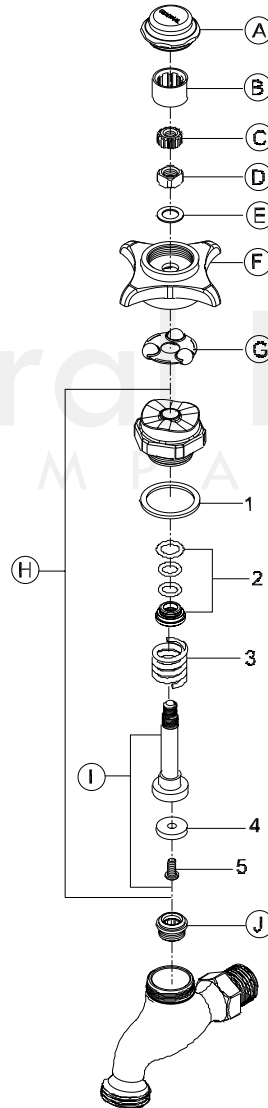

1st generation-manufactured before May 2013.

ITEM#	DESCRIPTION	ITEM#	DESCRIPTION		
A	PF-7125,-C,-H	Handle Cap Plain, Cold, Hot	I	SU-7110-A	Stem with Seat Washer & Screw
B	X69-C	Sleeve (10 pcs per pack)	J	XPF-59	Replaceable Seat (10 pcs per pack)
C	XPF-67-AC	Celcon Samson Nut (10 pcs per pack)	1	X402-B	Nylon Gasket (12 pcs per pack)
D	X68-HX	Brass Square Nut (10 pcs per pack)	2	X849-G*	Packing (10 pcs per pack)
E	X33-A	Brass Washer (6 pcs per pack)	3	X70-G*	Gland (2 pcs per pack)
F	PF-6928-P	4-Arm Handle	4	X1009-A	Spring (2 pcs per pack)
G	X71	Brass Ball Retainer (2 pcs per pack)	5	X904-N	Seat Washer (6 pcs per pack)
H	G-7110-SC	Stem Assembly W/Centerpiece and Gasket	6	X104	Screw (25 pcs per pack)

2nd generation-manufactured after May 2013.

ITEM#	DESCRIPTION	ITEM#	DESCRIPTION
A	PF-7125,-C,-H Handle Cap Plain, Cold, Hot	I	SU-7110-A Stem with Seat Washer & Screw
B	X69-C Sleeve (10 pcs per pack)	J	XPF-59 Replaceable Seat (10 pcs per pack)
C	XPF-67-AC Celcon Samson Nut (10 pcs per pack)	1	X402-B Nylon Gasket (12 pcs per pack)
D	X68-HX Brass Square Nut (10 pcs per pack)	2	CS-49027 POM Spring Support Packing
E	X33-A Brass Washer (6 pcs per pack)	3	X1009-A Spring (2 pcs per pack)
F	PF-6928-P 4-Arm Handle	4	X904-N Seat Washer (6 pcs per pack)
G	X71 Brass Ball Retainer (2 pcs per pack)	5	X104 Screw (25 pcs per pack)
H	CS-39003 Stem Assembly W/Centerpiece and Gasket		