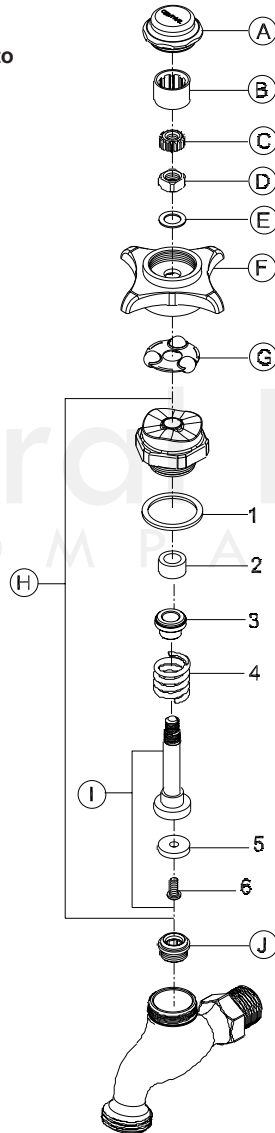

1st generation-manufactured before May 2013.

ITEM#	DESCRIPTION	ITEM#	DESCRIPTION		
A	PF-7125,-C,-H	Handle Cap Plain, Cold, Hot	I	SU-7110-A	Stem with Seat Washer & Screw
B	X69-C	Sleeve (10 pcs per pack)	J	XPF-59	Replaceable Seat (10 pcs per pack)
C	XPF-67-AC	Celcon Samson Nut (10 pcs per pack)	1	X402-B	Nylon Gasket (12 pcs per pack)
D	X68-HX	Brass Square Nut (10 pcs per pack)	2	X849-G*	Packing (10 pcs per pack)
E	X33-A	Brass Washer (6 pcs per pack)	3	X70-G*	Gland (2 pcs per pack)
F	PF-6928-P	4-Arm Handle	4	X1009-A	Spring (2 pcs per pack)
G	X71	Brass Ball Retainer (2 pcs per pack)	5	X904-N	Seat Washer (6 pcs per pack)
H	G-7110-SC	Stem Assembly W/Centerpiece and Gasket	6	X104	Screw (25 pcs per pack)

2nd generation-manufactured after May 2013.

ITEM#	DESCRIPTION	ITEM#	DESCRIPTION
A	PF-7125,-C,-H Handle Cap Plain, Cold, Hot	I	SU-7110-A Stem with Seat Washer & Screw
B	X69-C Sleeve (10 pcs per pack)	J	XPF-59 Replaceable Seat (10 pcs per pack)
C	XPF-67-AC Celcon Samson Nut (10 pcs per pack)	1	X402-B Nylon Gasket (12 pcs per pack)
D	X68-HX Brass Square Nut (10 pcs per pack)	2	CS-49027 POM Spring Support Packing
E	X33-A Brass Washer (6 pcs per pack)	3	X1009-A Spring (2 pcs per pack)
F	PF-6928-P 4-Arm Handle	4	X904-N Seat Washer (6 pcs per pack)
G	X71 Brass Ball Retainer (2 pcs per pack)	5	X104 Screw (25 pcs per pack)
H	CS-39003 Stem Assembly W/Centerpiece and Gasket		