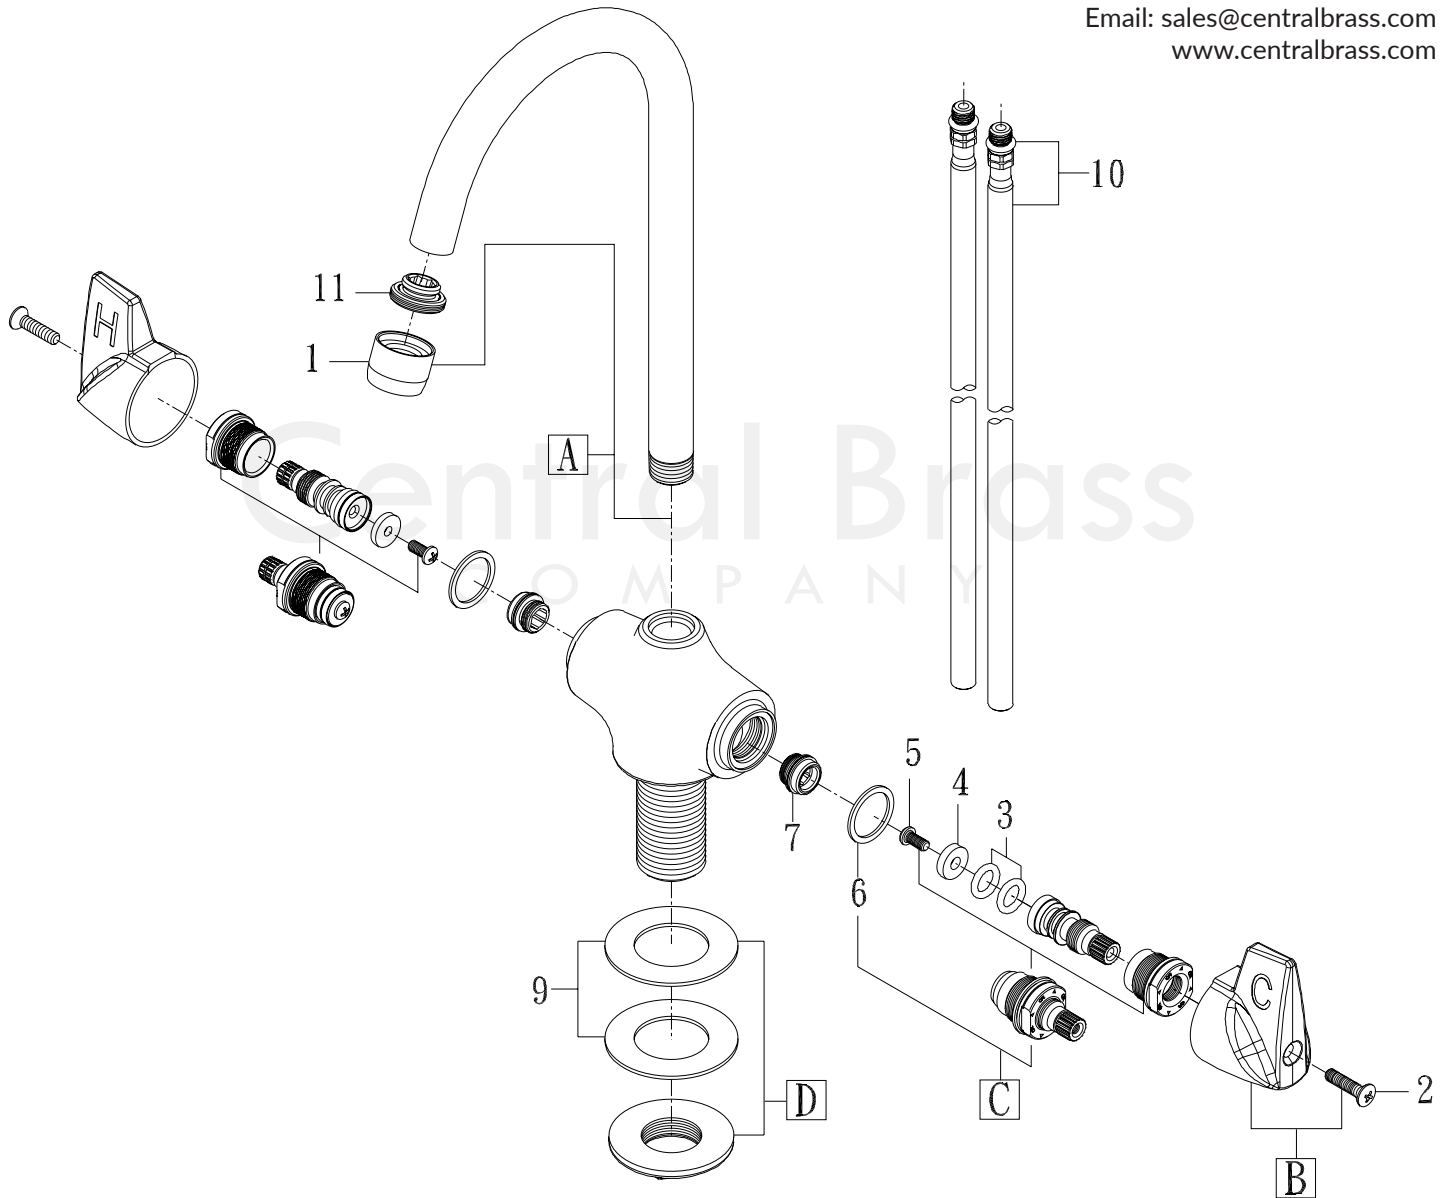

Model# 0284-A-Q

La Vergne, TN 37086
 Fax: 800.338.9414
 Email: sales@centralbrass.com
 www.centralbrass.com

ITEM#	DESCRIPTION	ITEM#	DESCRIPTION
A	SU-157-JA 4-15/16" Rigid Gooseneck Spout, Aerator	4	X901-WNN Seat Washer (25pcs/pk)
B	G-518-C,H Tear Drop Handle With Screw-Cold,Hot	5	X104 Round Head Seat Washer Screw (25/pk)
C	G-454-EL,ER Quick Pression 1/4 Turn Stem Assembly	6	X1028-Y Nylon Gasket (25pcs/pk)
D	G-95-A Coupling Nuts & Washers (1 Set)	7	X263-BC Seat (10pcs/pk)
1	CS-49014 55/64"-27Female Thread 1.5GPM Aerator	9	X52 Steel Washer-10/pk
2	X107-F Oval Head Handle Phillips Screw (25/pk)	10	SU-767 Supply Tube for Bar Faucet
3	X1038-453 O-Ring for Stem Assembly (25pcs/pk)	11	XPF-166-U Spout End Aerator Adapter-2/pk