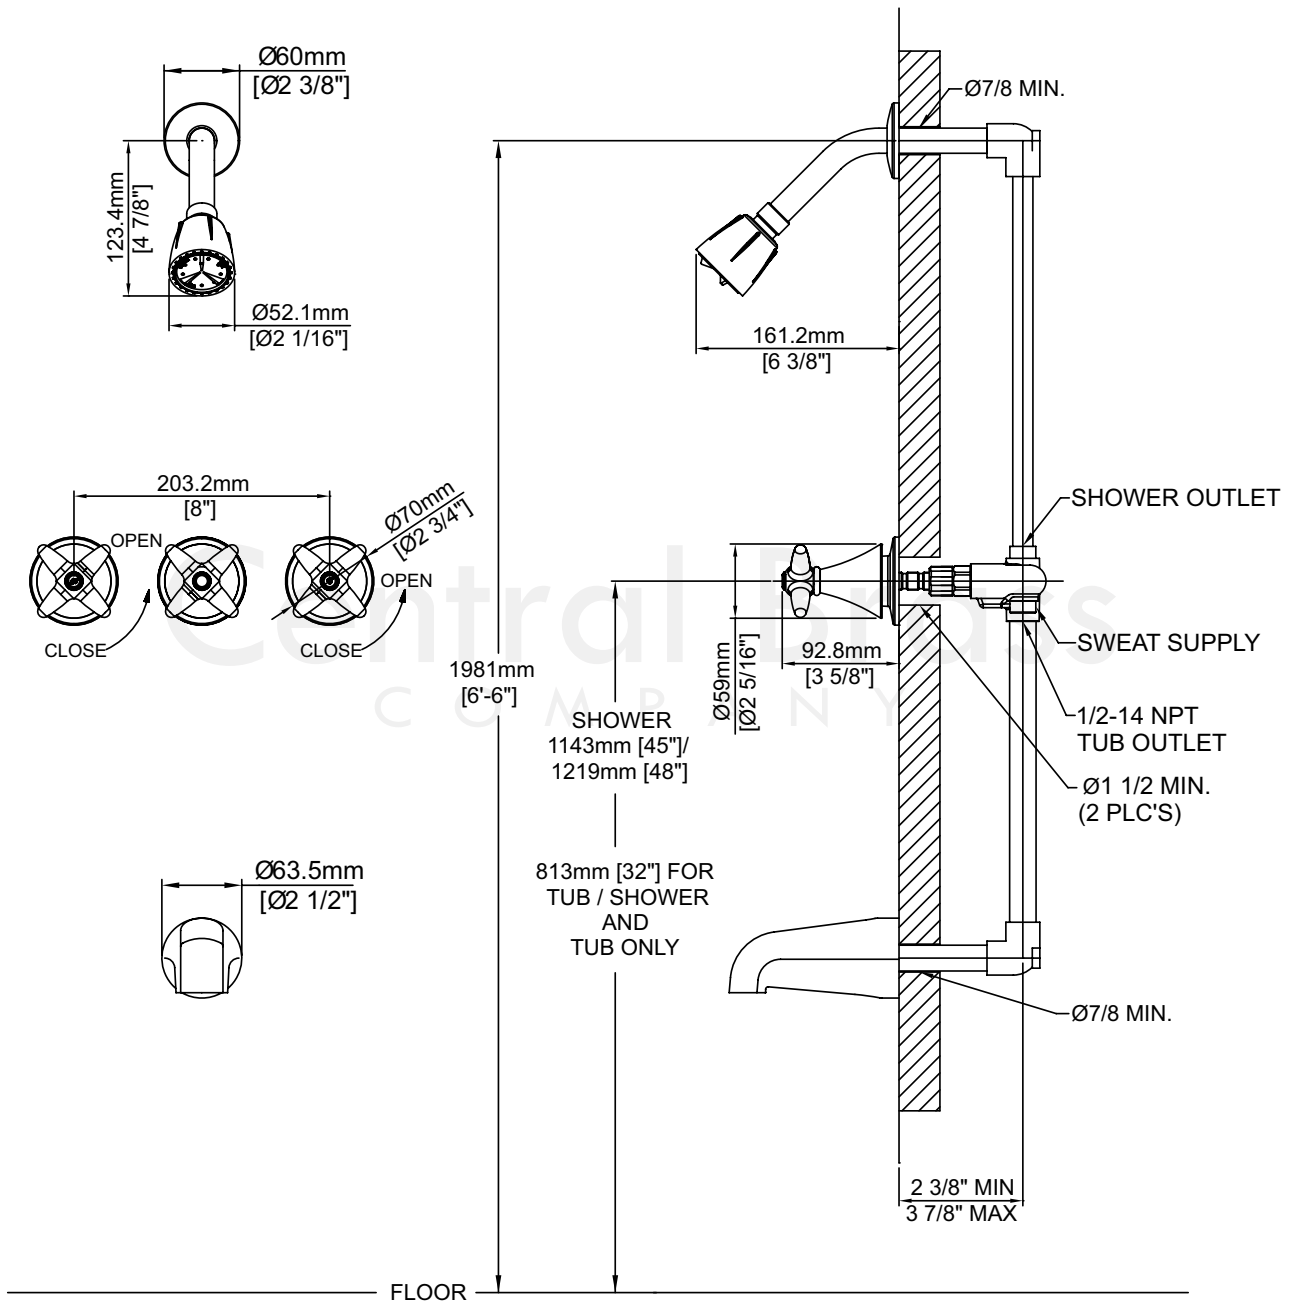

Model# 80868-C3

Three Handle Tub & Shower Set

FEATURES & SPECIFICATIONS

- Cross Handles
- Shower Head, Arm & Flange
- 1/2" CXC Inlets
- Ceramic Disc Cartridges
- 8" Centers
- 1/2" IPS Brass Tub Spout

FINISHES

Three Handle Tub & Shower Set

80868-C3/REV. 11 2016

Product Specifications subject to change without notice