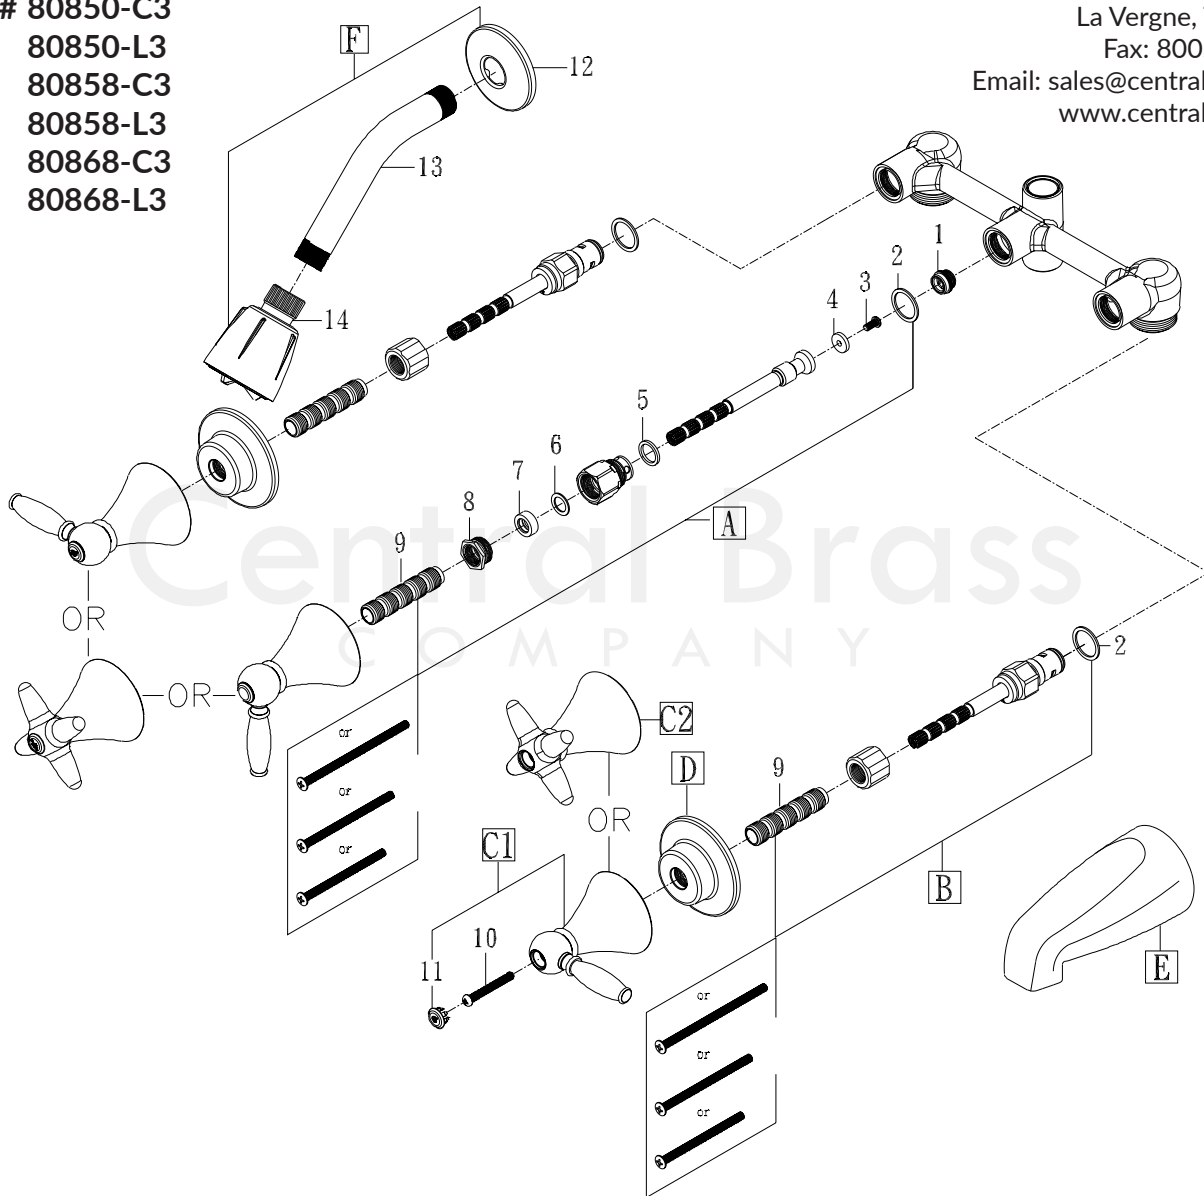

Model# 80850-C3
 80850-L3
 80858-C3
 80858-L3
 80868-C3
 80868-L3

La Vergne, TN 37086
 Fax: 800.338.9414
 Email: sales@centralbrass.com
 www.centralbrass.com

ITEM#	DESCRIPTION	ITEM#	DESCRIPTION
A	CS-34001V Diverter Stem Assembly	1	XPF-263-B Brass Seat CP-4/pk
B	CS-34001C,H Ceramic Stem Assembly-Cold,Hot	2	X1028-Y Nylon Gasket-25/pk
C1	CS-14001C,H,P [for "-L3" suffix only] Lever Handle-Cold,Hot,Plain	3	X104 Round Head Seat Washer Screw-25/pk
C2	CS-14002C,H,P [for "-C3" suffix only] Cross Handle-Cold,Hot,Plain	4	X901-WNN Seat Washer-25/pk
D	CS-44001 Valve Escutcheon	5	X4-N Celcon Washer for Diverter Stem-6/pk
E	3145-D [Not for "80850-"] Brass Overim Tub Spout, 1/2" I.P.S.	6	X4-L Brass Packing Washer-6/pk
F	G-3113-6 [Only for "80868-"] Shower Head, Arm (6") & Flanges	7	X814-BARP Rubber Packing-10/pk
		8	X765-TA Brass Hex Packing Nut-6/pk
12	X1035-SS Shower Arm Flange-10/pk	9	XCS-44002 2-9/16" Long Nipple (10 Pcs Per Pack)
13	714-WT-02 Shower Arm 6"	10	CS-49019 Handle Screw
14	3034-1/2-02 Shower Head with Brass Shower Ball	11	CS-49018C,H Handle Button-Cold,Hot

0850,0858,0868,80850,80858,80868 Series/REV. 09 2016