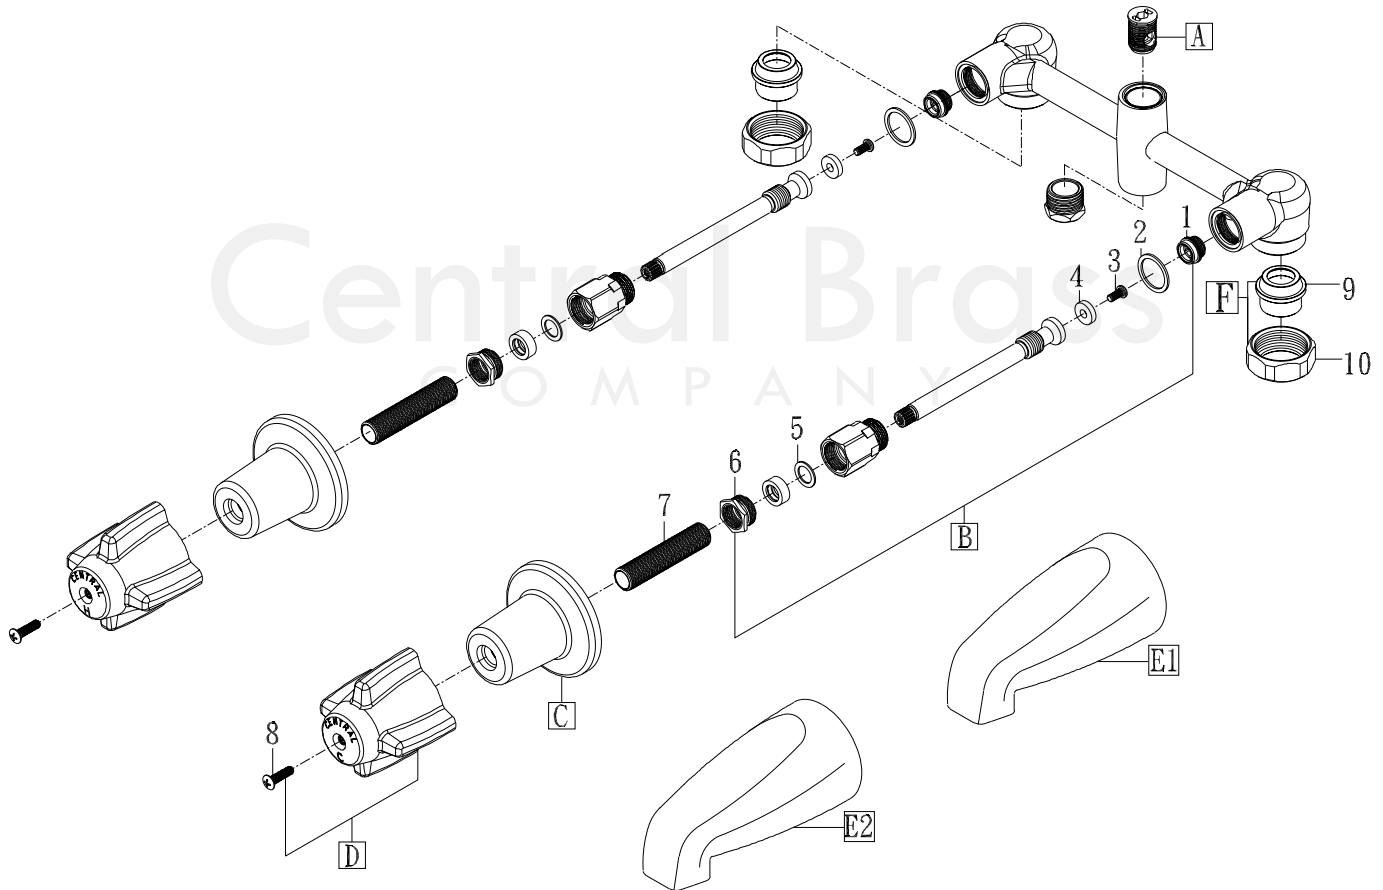

Model# 0905  
0908  
0908-Z

La Vergne, TN 37086  
Fax: 800.338.9414  
Email: sales@centralbrass.com  
www.centralbrass.com

ITEM#	DESCRIPTION	ITEM#	DESCRIPTION
A	268-TVRR Set-Diverter Piston	1	XPF-263-B Brass Seat CP-4/pk
B	K-3-CT Stem Assembly W/Replaceable Seat	2	X1028-Y Nylon Gasket-25/pk
C	521-B Escutcheon	3	X104 Round Head Seat Washer Screw-25/pk
D	G-508-C,H Large Canopy Handle-Cold,Hot	4	X901-WNN Seat Washer-25/pk
E1	3154-Z [For "0908-Z" Only] Zamak Overim Tub Spout, Combo Conn.	5	X4-L Brass Packing Washer-6/pk
E2	3145-D [For "0908" Only] Brass Overim Tub Spout, 1/2" I.P.S.	6	X765-TA Brass Hex Packing Nut-6/pk
F	G-30 2 I.P. Union Nuts & Sleeve	7	X269-29/16 2-9/16" Brass Nipple-10/pk
		8	X107-F Oval Head Handle Screw Phillips-25/pk
10	X1876-BB Coupling Nut-2/pk	9	X1875 1/2" IP Union Inlets-2/pk

0905 & 0908 Series/REV. 09 2016