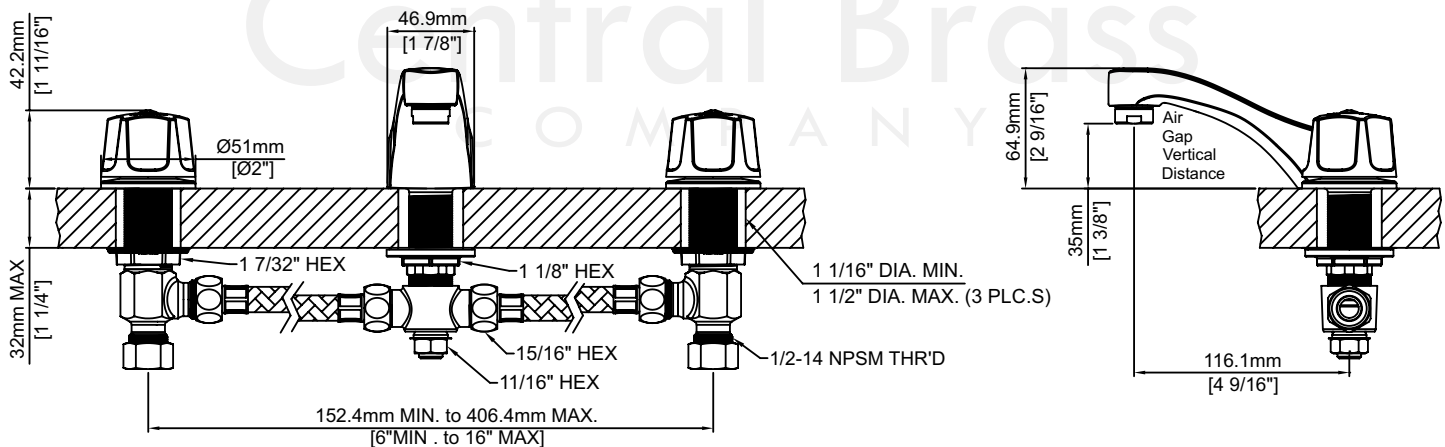

Model# 81125-A

Two Handle Widespread Lavatory Faucet

FEATURES & SPECIFICATIONS

- Round Metal Handles
- 4-1/2" Low Profile Spout
- Flexible Hose Connections
- Ceramic Disc Cartridges
- 3-Hole 6" to 24" Installation
- With Hole Cover

Model# 81125-A

Two Handle Widespread Lavatory Faucet

81125-A/REV. 11 2016

Product Specifications subject to change without notice