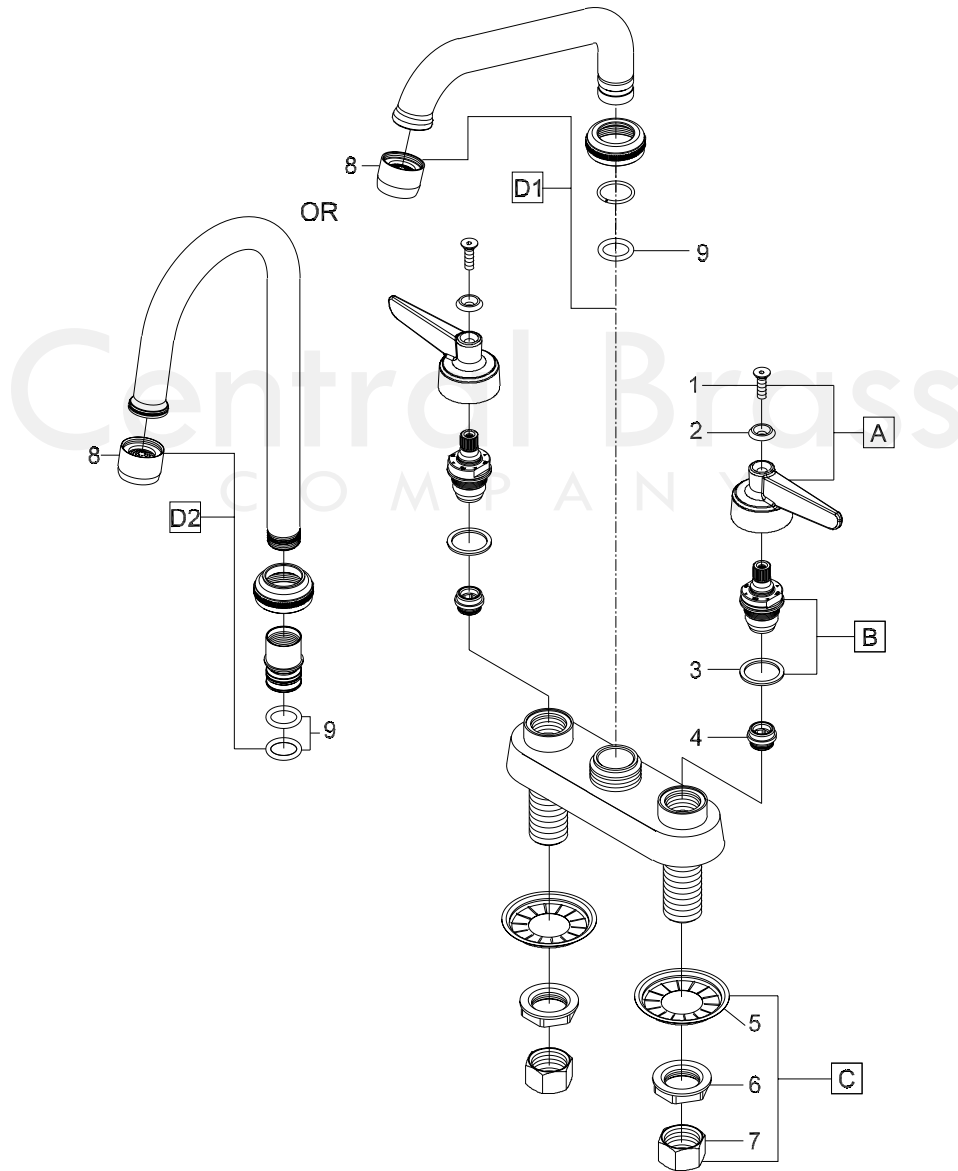

Model# 0084-LE Series

La Vergne, TN 37086  
 Fax: 800.338.9414  
 Email: sales@centralbrass.com  
 www.centralbrass.com

ITEM#	DESCRIPTION	ITEM#	DESCRIPTION
A	CS-19007C,H Lever Handle-Cold,Hot	1	CS-49033 Handle Screw
B	G-453-EL,ER Cold, Hot Stem Assembly with Gasket	2	X107-FB,FR Index Blue, Red (5 pcs/pk)
C	G-913-A Coupling Nut group	3	X-1028-Y Gaske (25 pcs/pk)
D1	SU-2924-A (For "-LE0" Suffix) 6" Swivel Tube Spout With Aerator	4	X263-BC Replacement Seat (10 pcs/pk)
D2	CS-22002 (For "-LE17" Suffix) 4-3/32-Inch Combo Gooseneck Spout	5	X54 Crowfoot Washer (10 pcs/pk)
8	CS-49014 55/64"-27Female Thread 1.5GPM Aerator	6	X-7133-AZ Locknut (10 pcs/pk)
9	X1038-KN O-Ring Epdm Rubber-25/pk	7	X4015 Supply Nut (4 pcs/pk)

0084-LE Series/REV. 09 2016