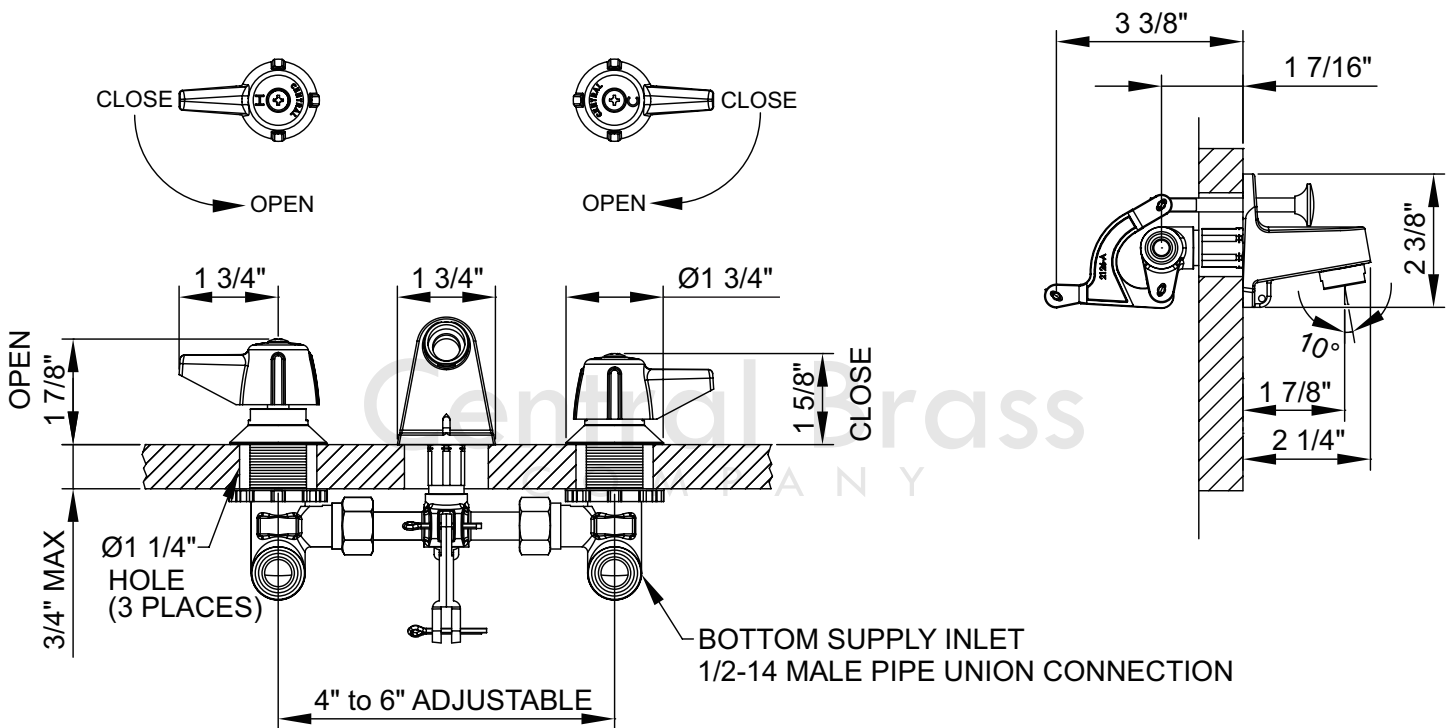

Central Brass

COMPANY

Model# 1177-A

Two Handle Shelf Back Lavatory Faucet

- Canopy Handles
- Replaceable Seats
- 3-Hole 4" to 6" Installation
- 1.2 GPM Flow Rate

Job Name _____ Date _____
 Model Specified _____ QTY _____
 Customer/Wholesaler _____
 Contractor _____
 Architect/Engineer _____
 Submitted as Shown _____
 Submitted w/ Variations _____