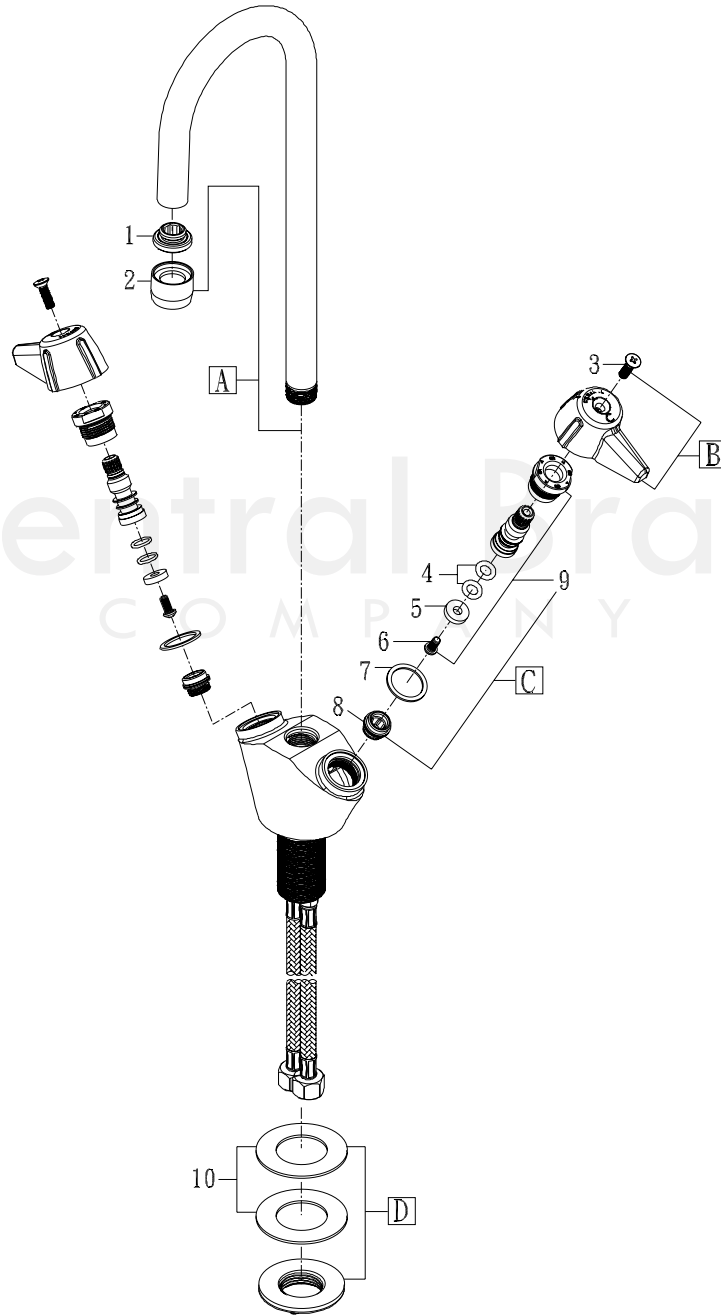

Model# 0289-A

La Vergne, TN 37086
 Fax: 800.338.9414
 Email: sales@centralbrass.com
 www.centralbrass.com

ITEM#	DESCRIPTION	ITEM#	DESCRIPTION
A	SU-157-GLA 3-15/16" Rigid Gooseneck Spout, Aerator	4	X1038-453 O-Ring for Stem Assembly (25pcs/pk)
B	G-523-C,H Canopy Handle With Screw-Cold,Hot	5	X901-WNN Seat Washer (25pcs/pk)
C	K-453-C,H Stem Assembly With Replaceable Seat	6	X104 Round Head Seat Washer Screw (25/pk)
D	G-95-A Coupling Nuts & Washers (1 Set)	7	X1028-Y Nylon Gasket (25pcs/pk)
1	XPF-166-U Spout End Aerator Adapter-2/pk	8	X263-BC Seat (10pcs/pk)
2	CS-49014 55/64"-27Female Thread 1.5GPM Aerator	9	G-453-EL,ER Stem Assembly-Cold,Hot
3	X107-F Oval Head Handle Phillips Screw (25/pk)	10	X52 Steel Washer-10/pk

0289-A/REV. 09 2016