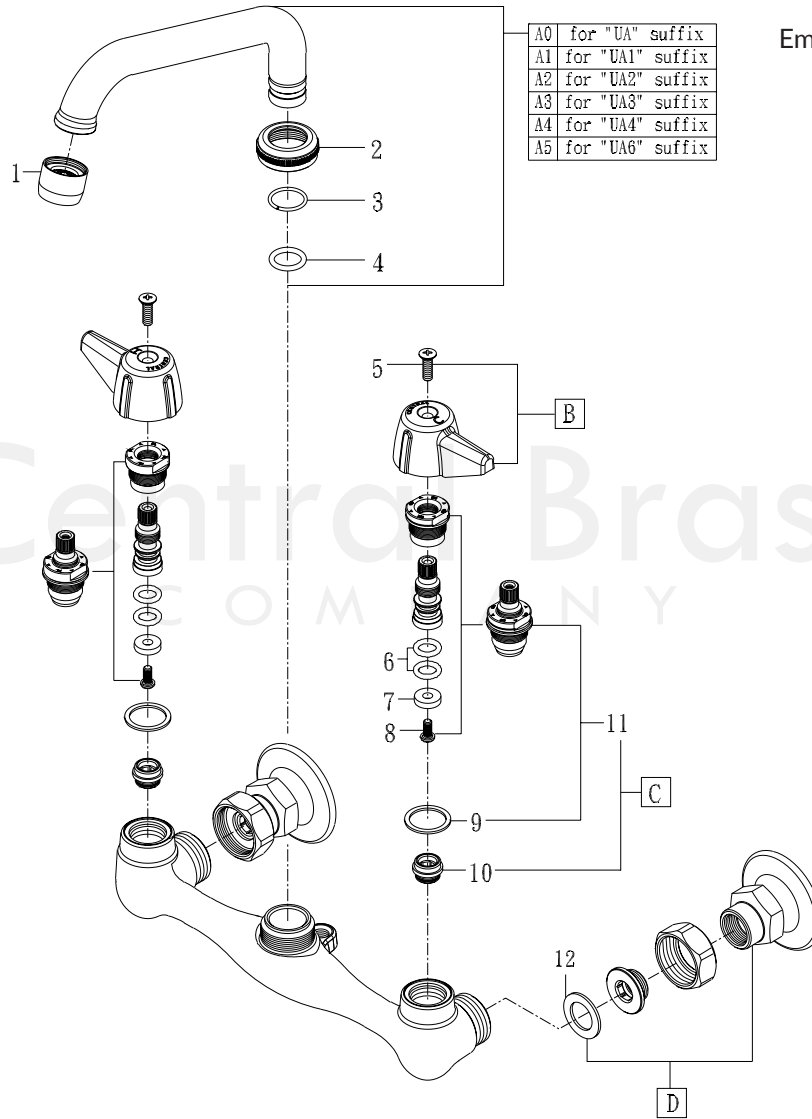

Model# 0047-UA
 0047-UA1
 0047-UA2
 0047-UA3
 0047-UA4
 0047-UA6

La Vergne, TN 37086
 Fax: 800.338.9414
 Email: sales@centralbrass.com
 www.centralbrass.com

ITEM#	DESCRIPTION	ITEM#	DESCRIPTION
A0	SU-2924-A 6" Swivel Tube Spout With Aerator	3	X-166-FN Snap Ring
A1	SU-363-RA 8" Swivel Tube Spout With Aerator	4	X1038-KN O-Ring Epdm Rubber (25pcs/pk)
A2	SU-363-JA 10" Swivel Tube Spout With Aerator	5	X107-F Oval Head Handle Phillips Screw (25/pk)
A3	SU-363-LA 12" Swivel Tube Spout With Aerator	6	X1038-453 O-Ring for Stem Assembly (25pcs/pk)
A4	SU-363-MA 14" Swivel Tube Spout With Aerator	7	X901-WNN Seat Washer (25pcs/pk)
A5	SU-365-CA 8" Swivel D Style Spout With Aerator	8	X104 Round Head Seat Washer Screw (25/pk)
B	G-523-C,H Canopy Handle With Screw-Cold,Hot	9	X1028-Y Nylon Gasket (25pcs/pk)
C	K-453-C,H Stem Assembly With Replaceable Seat	10	X263-BC Seat (10pcs/pk)
D	SU-2807 Female Flange Adjustable 7-7/8" - 8-1/8"	11	G-453-EL,ER Stem Assembly-Cold,Hot
1	CS-49014 55/64"-27Female Thread 1.5GPM Aerator	12	X940-TRN Santoprene Washer (10pcs/pk)
2	XPF-782-D Brass Spout Nut (2pcs/pk)		