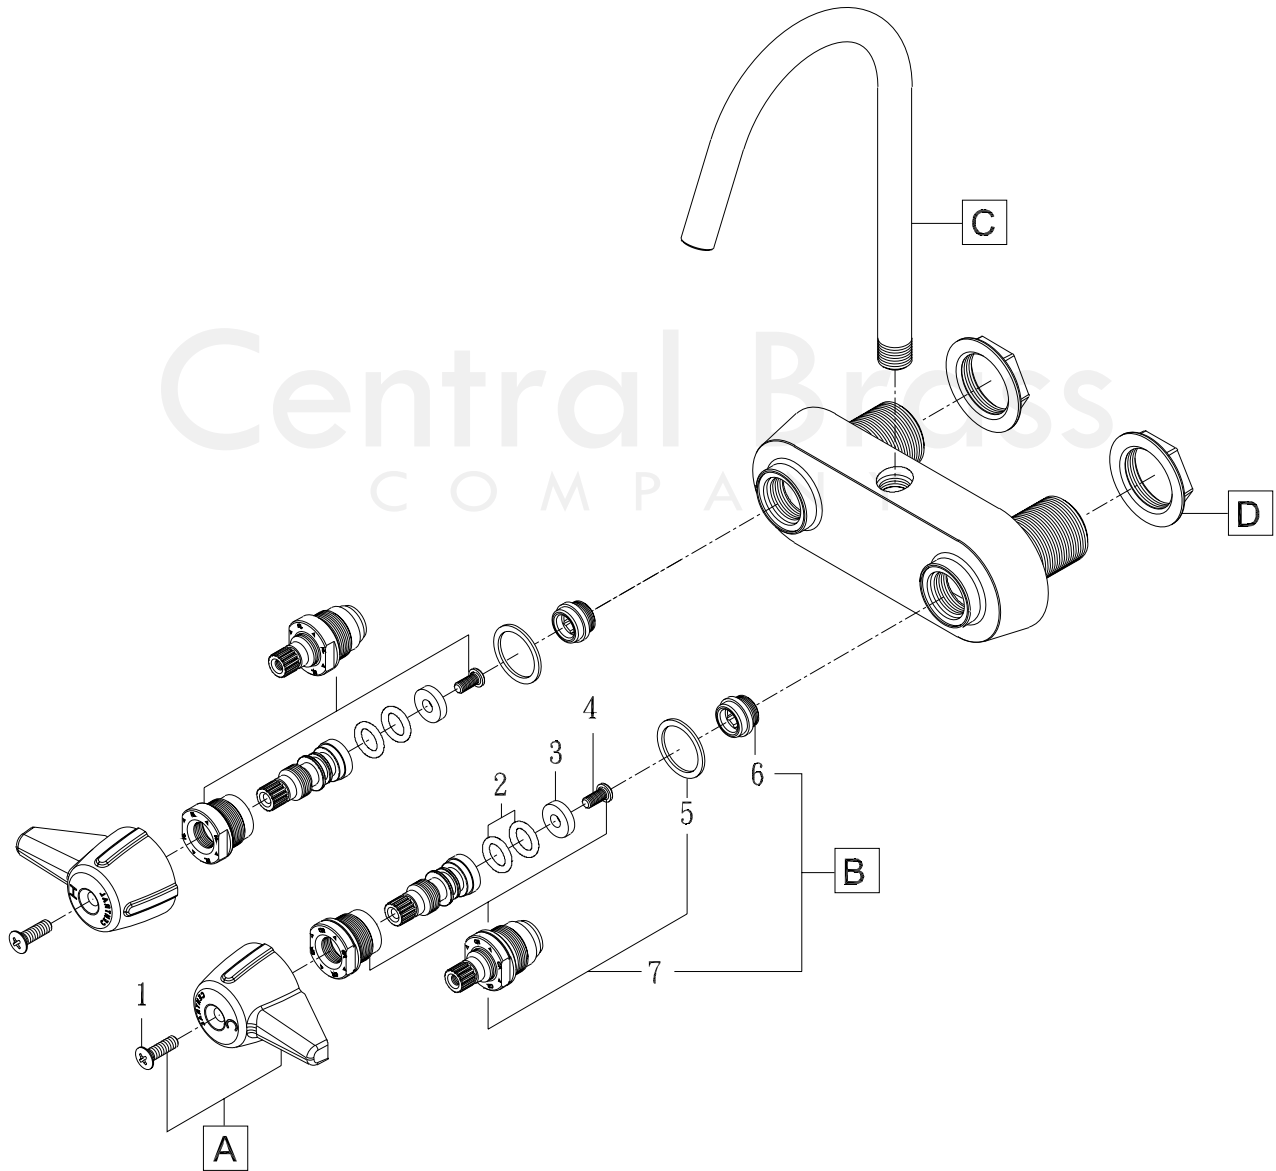

Model# 0208

La Vergne, TN 37086
 Fax: 800.338.9414
 Email: sales@centralbrass.com
 www.centralbrass.com

ITEM#	DESCRIPTION	ITEM#	DESCRIPTION
A	G-523-C,H Canopy Handle With Screw-Cold,Hot	1	X107-F Oval Head Handle Phillips Screw (25/pk)
B	K-453-C,H Stem Assembly With Replaceable Seat	2	X1038-453 O-Ring for Stem Assembly (25pcs/pk)
C	PF-725-A 4" Gooseneck Spout for Leg Tub Faucet	3	X901-WNN Seat Washer (25pcs/pk)
D	G-97 Locknut Group-2/pk	4	X104 Round Head Seat Washer Screw (25/pk)
		5	X1028-Y Nylon Gasket (25pcs/pk)
		6	X263-BC Seat (10pcs/pk)
		7	G-453-EL,ER Stem Assembly-Cold,Hot