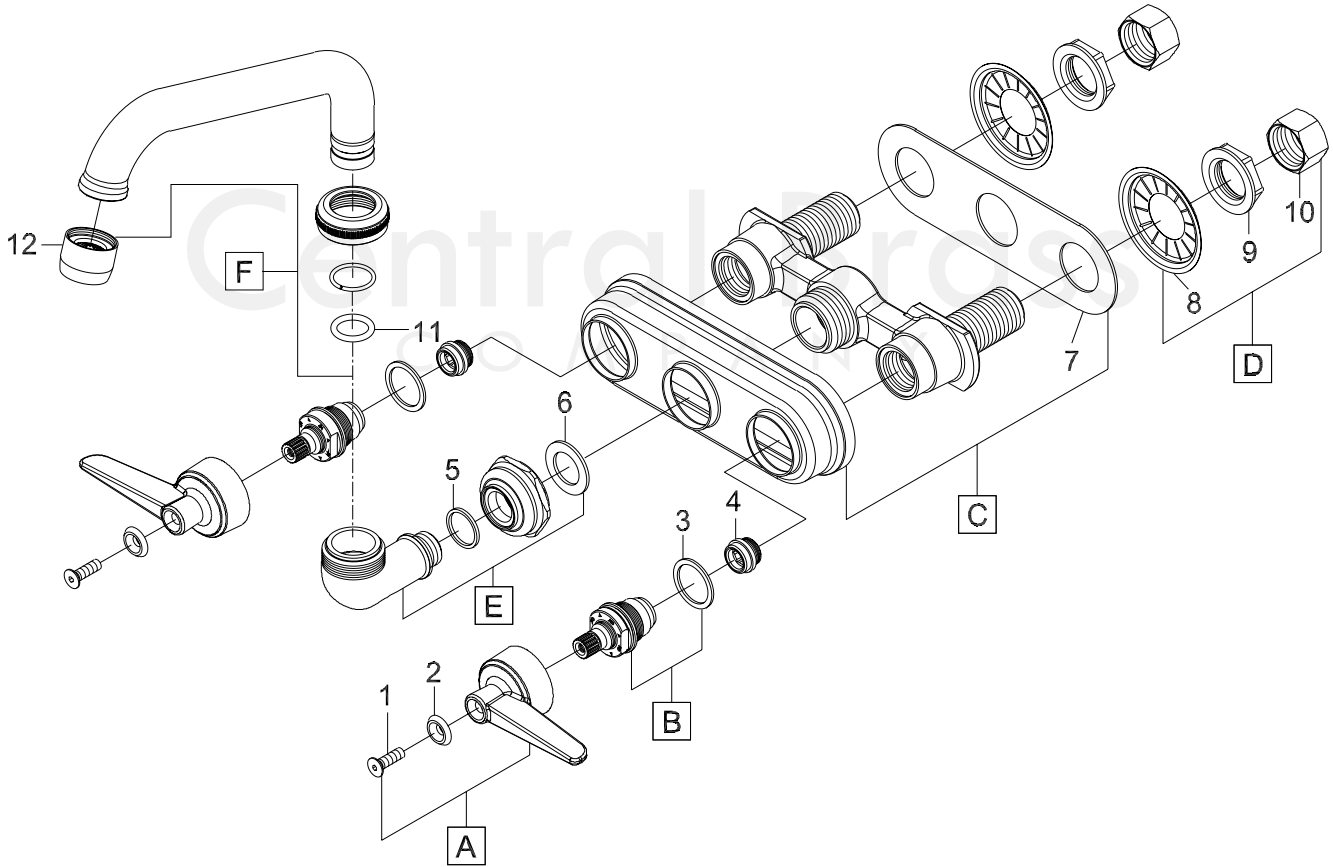

Model# 0194-LE0

La Vergne, TN 37086  
 Fax: 800.338.9414  
 Email: sales@centralbrass.com  
 www.centralbrass.com

ITEM#	DESCRIPTION	ITEM#	DESCRIPTION
A	CS-19007C,H Lever Handle-Cold,Hot	4	X263-BC Replacement Seat (10 pcs/pk)
B	G-453-EL,ER Cold, Hot Stem Assembly with Gasket	5	X490-AP Washer (12 pcs/pk)
C	G-392 Deck	6	X940-TRN Washer (10 pcs/pk)
D	G-913-A Coupling Nut group	7	392-G Gasket
E	G-1748-88W Swivel Spout Adapter	8	X54 Crowfoot Washer (10 pcs/pk)
F	SU-2924-A 6" Swivel Tube Spout With Aerator	9	X-7133-AZ Locknut (10 pcs/pk)
1	CS-49033 Handle Screw	10	X4015 Supply Nut (4 pcs/pk)
2	X107-FB,FR Index Blue,Red (5 pcs/pk)	11	X1038-KN O-Ring Epdm Rubber-25/pk
3	X-1028-Y Gaske (25 pcs/pk)	12	CS-49014 55/64"-27Female Thread 1.5GPM Aerator

0194-LE0/REV. 09 2016