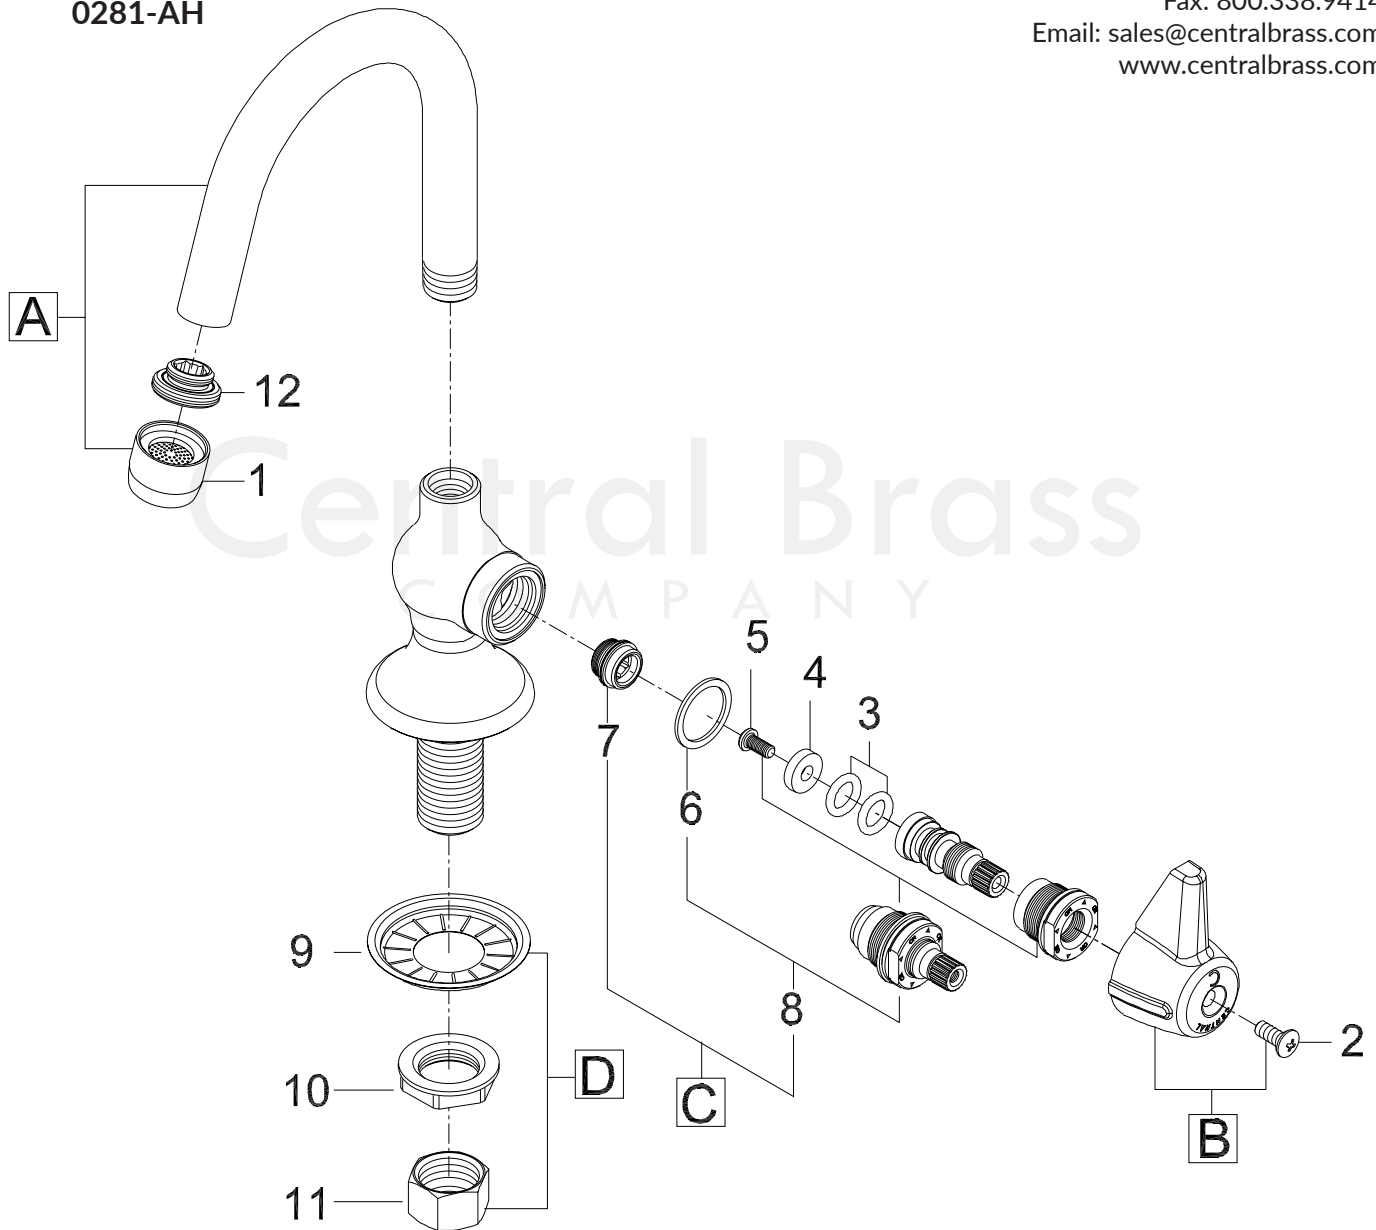

Model# 0281-AC
0281-AH

La Vergne, TN 37086
Fax: 800.338.9414
Email: sales@centralbrass.com
www.centralbrass.com

ITEM#	DESCRIPTION	ITEM#	DESCRIPTION		
A	SU-157-DA	4-3/16" Rigid Gooseneck Spout, Aerator	4	X901-WNN	Seat Washer (25pcs/pk)
B	G-523-C,H	Canopy Handle With Screw-Cold,Hot	5	X104	Round Head Seat Washer Screw (25/pk)
C	K-453-C,H	Stem Assembly With Replaceable Seat	6	X1028-Y	Nylon Gasket (25pcs/pk)
D	G-95-A	Coupling Nuts & Washers (1 Set)	7	X263-BC	Seat (10pcs/pk)
			8	G-453-EL,ER	Stem Assembly-Cold,Hot
			9	X54	Thinner Crowfoot Steel Washer-10/pk
1	CS-49014	55/64"-27Female Thread 1.5GPM Aerator	10	X7133-AZ	Zinc Die Cast Locknut-10/pk
2	X107-F	Oval Head Handle Phillips Screw (25/pk)	11	X4015	Brass Coupling Nut-4/pk
3	X1038-453	O-Ring for Stem Assembly (25pcs/pk)	12	XPF-166-U	Spout End Aerator Adapter-2/pk