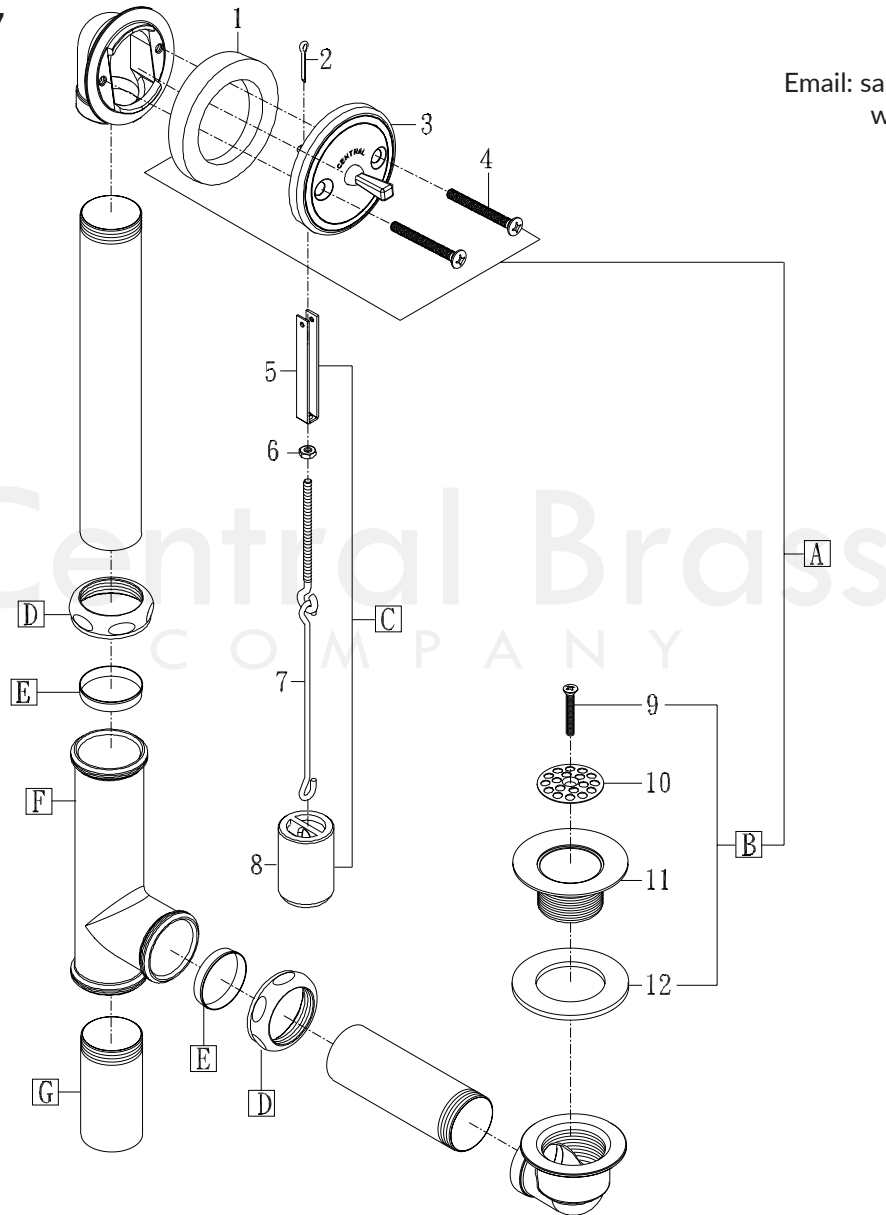

Model# 1655-X1817

La Vergne, TN 37086
 Fax: 800.338.9414
 Email: sales@centralbrass.com
 www.centralbrass.com

ITEM#	DESCRIPTION	ITEM#	DESCRIPTION
A	CS-66003 Trim Kit for Bath Drain	1	990-L Sponge Washer
B	G-218-A Strainer Group	2	X222-D Cotter Pin for Trip Lever Face Plater-6/pk
C	SU-61-LDP 6-3/16" Linkage with Plunger	3	SU-83-AZ Trip Lever Face Plate
D	X3008-X Brass Coupling Nut-2/pk	4	X127-AP21/4 Bath Drain Face Plate Phillips Screw-6/pk
E	X149-RP Slip Joint Washer-25/pk	5	61-LU Clevis
F	3364 Heavy Pattern Tee	6	X1081-N Brass Hex Nut-10/pk
G	PF-731-G 3" Tailpiece for Bath Drain	7	61-LC Linkage (5-3/8")
		8	3042-A Plunger for 1655
11	PF-218-A Brass Strainer Body for 1555 1655 1685	9	X218-C Brass Strainer Plate Screw-10/pk
12	X991-C Rubber Washer-4/pk	10	X218-B Strainer Plate for 1555/1655-10/pk

1655-X1817/REV. 09 2016