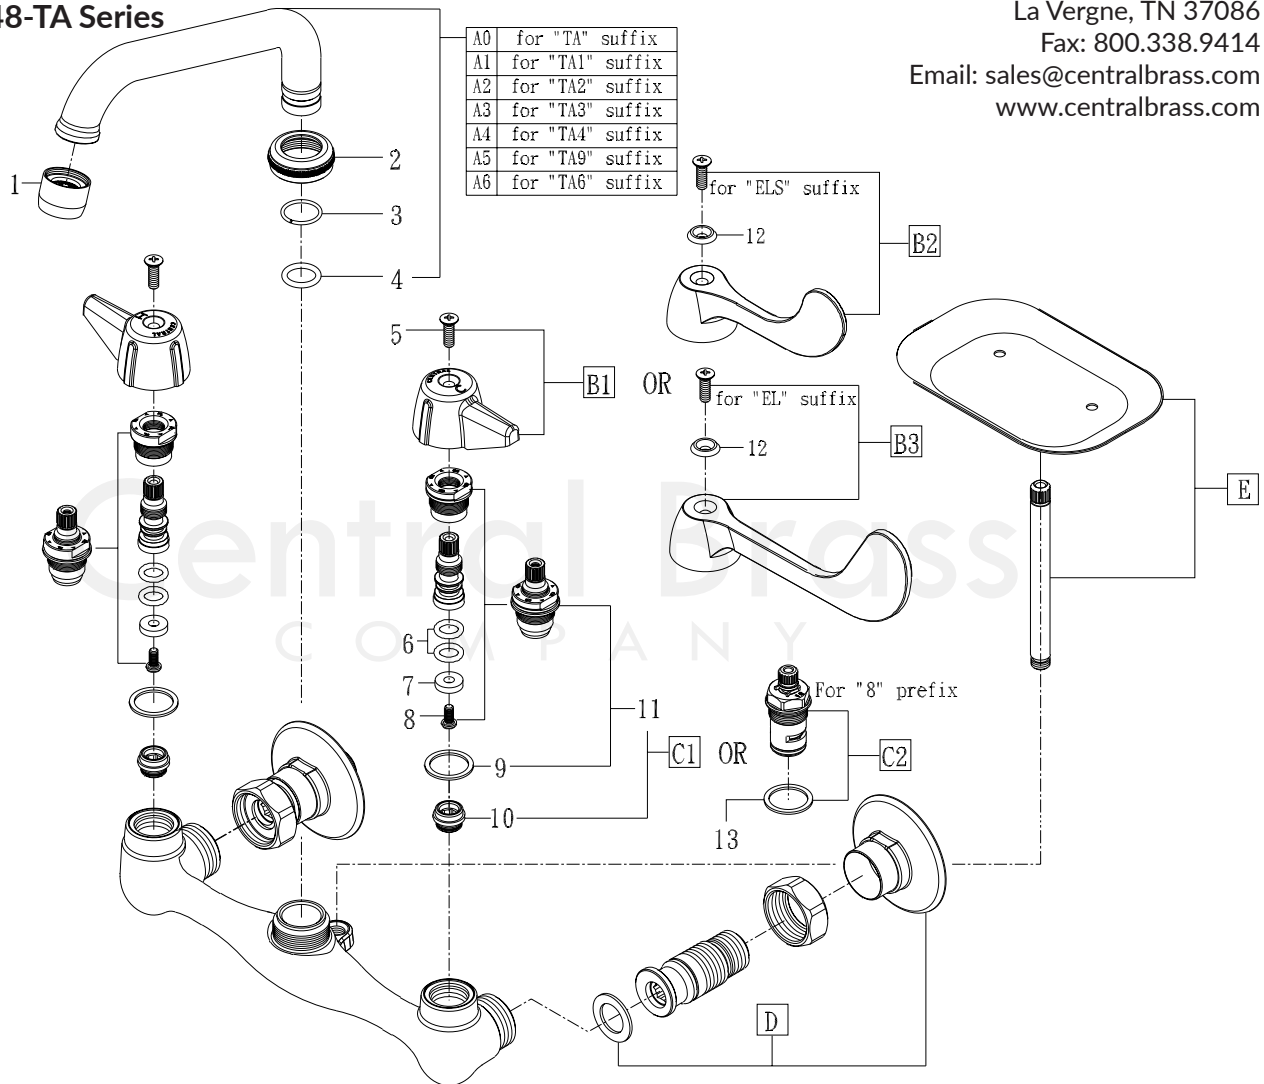

Model# 0048-TA Series

La Vergne, TN 37086

Fax: 800.338.9414

Email: sales@centralbrass.com

www.centralbrass.com

ITEM#	DESCRIPTION	ITEM#	DESCRIPTION
A0	SU-2924-A 6" Swivel Tube Spout With Aerator	E	G-285-AZ Brass Soap Dish
A1	SU-363-RA 8" Swivel Tube Spout With Aerator	1	CS-49014 55/64"-27Female Thread 1.5GPM Aerator
A2	SU-363-JA 10" Swivel Tube Spout With Aerator	2	XPF-782-D Brass Spout Nut (2pcs/pk)
A3	SU-363-LA 12" Swivel Tube Spout With Aerator	3	X-166-FN Snap Ring
A4	SU-363-MA 14" Swivel Tube Spout With Aerator	4	X1038-KN O-Ring Epdm Rubber (25pcs/pk)
A5	SU-2923-A 5" Swivel Cast Brass Spout With Aerator	5	X107-F Oval Head Handle Phillips Screw (25/pk)
A6	SU-365-CA 8" Brass D-Spout with Aerator	6	X1038-453 O-Ring for Stem Assembly (25pcs/pk)
B1	G-523-C,H Canopy Handle With Screw-Cold,Hot	7	X901-WNN Seat Washer (25pcs/pk)
B2	G-4147-C,H Wrist Handle (4")+Index Ring+Screw-C,H	8	X104 Round Head Seat Washer Screw (25/pk)
B3	G-4149-C,H Wrist Handle (6")+Index Ring+Screw-C,H	9	X1028-Y Nylon Gasket (25pcs/pk)
C1	K-453-C,H Stem Assembly With Replaceable Seat	10	X263-BC Seat (10pcs/pk)
C2	K-352-C,H (For "8" prefix) Ceramic Stem Assembly	11	G-453-EL,ER Stem Assembly-Cold,Hot
C3	G-454-EL,ER (For "Q" Suffix) Quick Pression 1/4 Turn Stem Assembly	12	X107FB,FR Color Code Index Ring-Blue-5/pk
D	SU-2846 Male Flange Adjustable 7-7/8" to 8-1/8"	13	X1028-Y Nylon Gasket (25pcs/pk)

0048-TA Series/REV. 09 2016