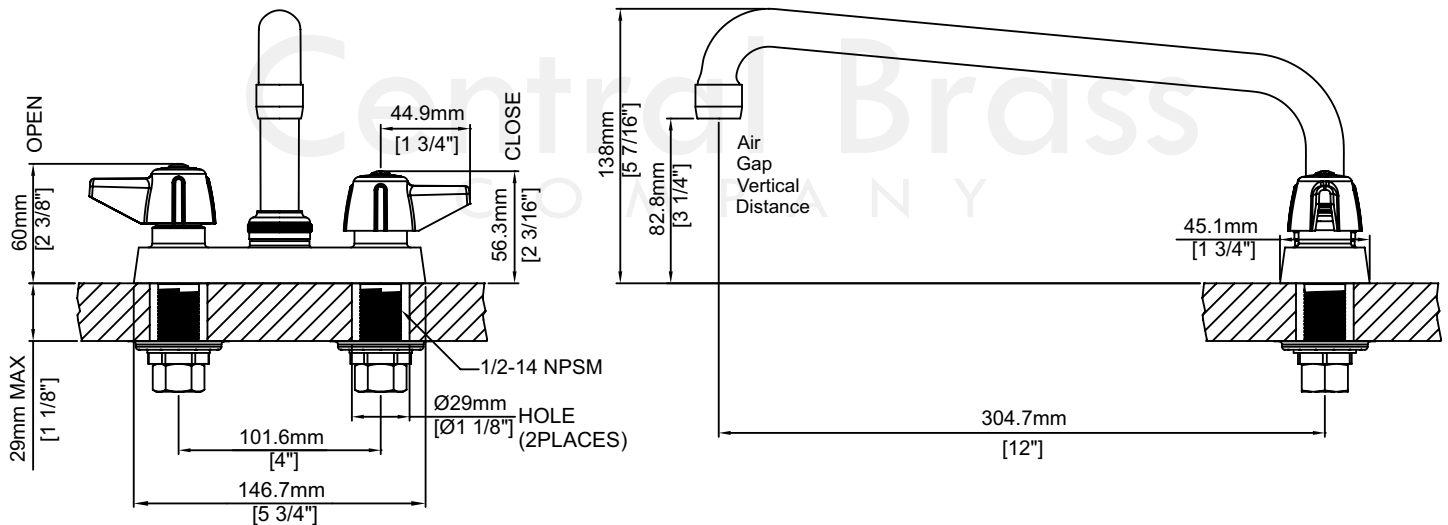

Model# 0084-A3

Two Handle Cast Brass Bar/Laundry Faucet

FEATURES & SPECIFICATIONS

- Canopy Handles
- 12" Tube Swivel Spout
- Replaceable Seats
- 2 or 3-Hole 4" Installation
- 1.5 GPM Flow Rate
- 1.5 GPM Flow Rate

0084-A3/REV. 11 2016

Product Specifications subject to change without notice

Model# 0084-A3

Two Handle Cast Brass Bar/Laundry Faucet

0084-A3/REV. 11 2016

Product Specifications subject to change without notice