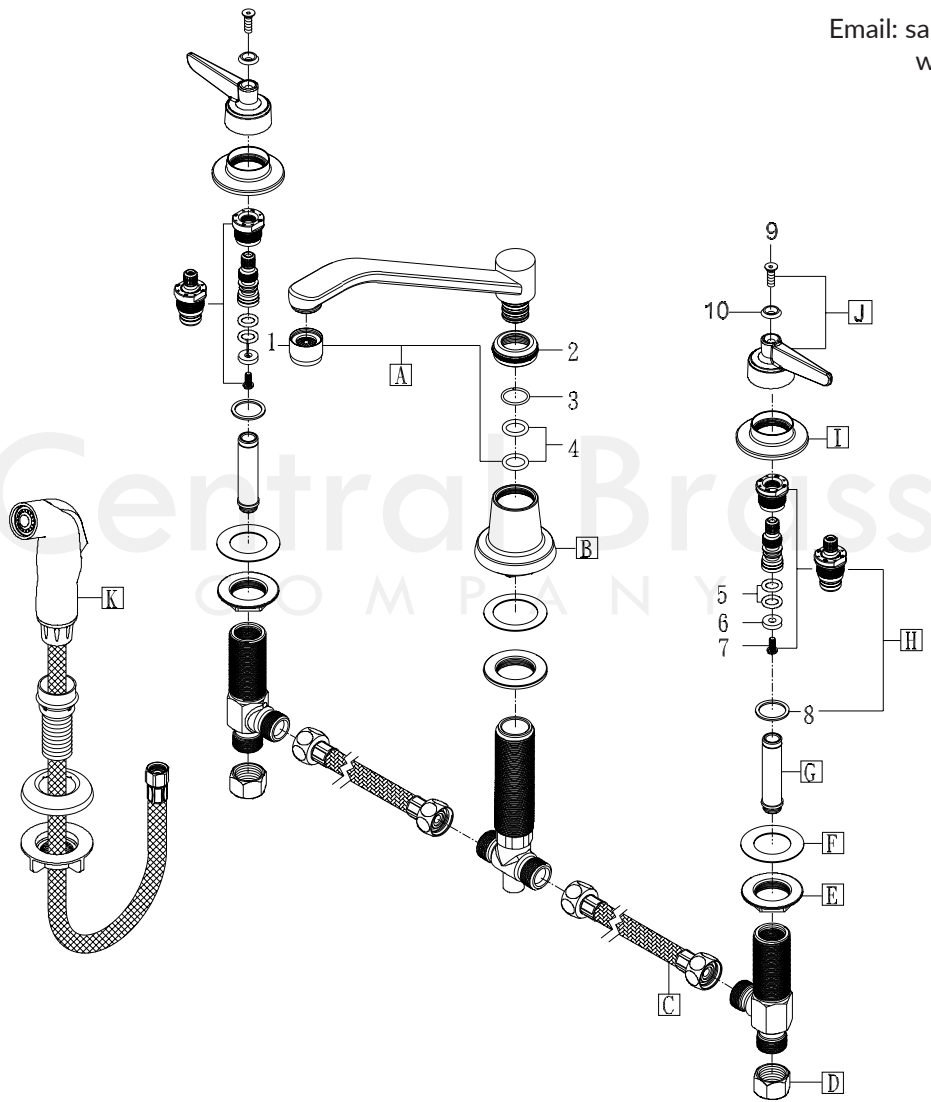

Model# 1172-Series

La Vergne, TN 37086  
 Fax: 800.338.9414  
 Email: sales@centralbrass.com  
 www.centralbrass.com

ITEM#	DESCRIPTION	ITEM#	DESCRIPTION
A	SU-365-CA 8" Swivel D Style Spout With Aerator	1	30-M Aerator (Female)
B	1012-N Spout Escutcheon	2	XPF-782-D Brass Spout Nut RC-2/pk
C	312-10N 10" Hose Connector	3	X166-FN Snap Ring for Spout-6/pk
D	X4015 Brass Coupling Nut-4/pk	4	X1038-KN O-Ring Epdm Rubber-25/pk
E	X53-AS Zinc Die Cast Locknut-6/pk	5	X1038-453 O-RingT for Stem Assembly (25pcs/pk)
F	X491-U Klingersil Gasket-12/pk	6	X901-WNN Seat Washer (25pcs/pk)
G	PF-263-D Seat for Widespread Series	7	X104 Round Head Seat Washer Screw (25/pk)
H	G-454-EL,ER Quick Pression 1/4 Turn Stem Assembly	8	X1028-Y Nylon Gasket (25pcs/pk)
I	524-B Escutcheon for Ledge Fittings	9	CS-49033 Handle Screw
J	CS-19007C,H Lever Handle-Cold,Hot	10	X107-FB,FR Index Blue,Red (5 Pcs/Pk)
K	266-A Hose & Spray Assembly		

1172-Series/REV. 09 2016