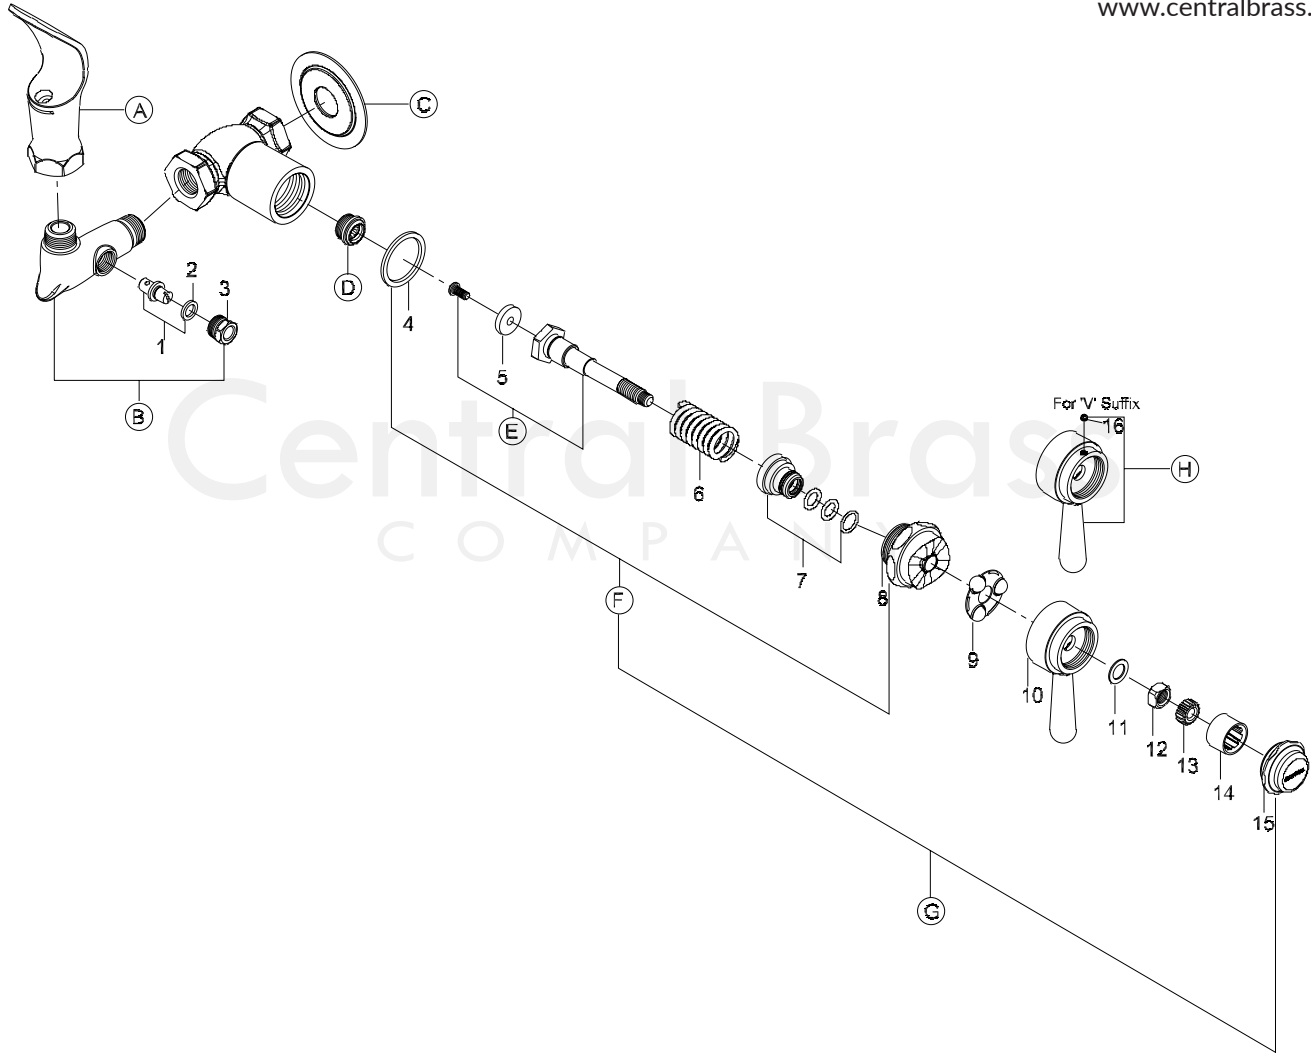

Model# 0366-L  
0366-LV

La Vergne, TN 37086  
Fax: 800.338.9414  
Email: sales@centralbrass.com  
www.centralbrass.com

ITEM#	DESCRIPTION	ITEM#	DESCRIPTION
A 0376	Drinking Faucet Head	5 X904-N	Seat Washer (6 pcs per pack)
B SU-6965	Connector Body w/ Regulator Stem & Cap	6 1008-B	Spring
C PF-161-D	Flange	7 CS-49026	POM Spring Support Packing
D XPF-59	Replaceable Seat (10 pcs per pack)	8 7106-F	Centerpiece
E SU-7101-AF	Stem with Seat Washer (X904) & Screw	9 X71	Brass Ball Retainer (2 pcs per pack)
F CS-39002	Stem Assembly W/Centerpiece & Gasket	10 PF-7114-P	Lever Handle (For 0366-L)
G CS-19005	Self-Closing Stem Assembly (For 0366-L)	11 X33-A	Brass Washer (6 pcs per pack)
H G-7114-V	Vandal Resistant Handle (For 0366-LV)	12 X68-HX	Brass Square Nut (10 pcs per pack)
1 G-756-E	Regulator Stem with Washer	13 XPF-67-AC	Celcon Samson Nut (10 pcs per pack)
2 X1090-HN	Regulator Washer (10 pcs per pack)	14 X69-C	Sleeve (10 pcs per pack)
3 PF-1090-J	Regulator Cap	15 PF-7125	Handle Cap
4 X433-AN	Nylon Gasket (12 pcs per pack)	16 X103-HSSS	Set Screw (6 pcs per pack) (For 0366-LV)

0366 Series/REV. 09 2016