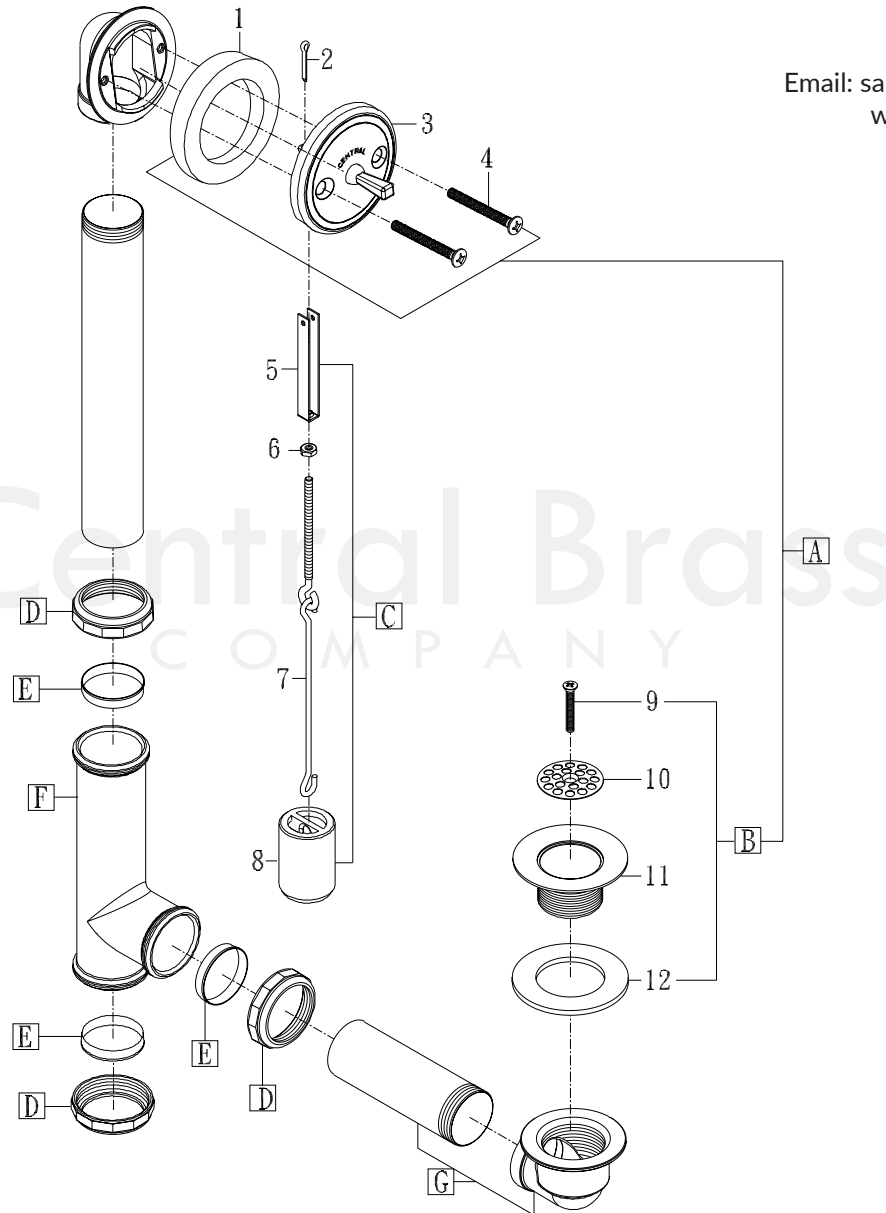

Model# 1655-P

La Vergne, TN 37086
 Fax: 800.338.9414
 Email: sales@centralbrass.com
 www.centralbrass.com

ITEM#	DESCRIPTION	ITEM#	DESCRIPTION
A	CS-66003 Trim Kit for Bath Drain	1	990-L Sponge Washer
B	G-218-A Strainer Group	2	X222-D Cotter Pin for Trip Lever Face Plater-6/pk
C	SU-61-LDP 6-3/16" Linkage with Plunger	3	SU-83-AZ Trip Lever Face Plate
D	X3008-BP Zink Die Cast Coupling Nut-4/pk	4	X127-AP21/4 Bath Drain Face Plate Phillips Screw-6/pk
E	X149-RP Slip Joint Washer-25/pk	5	61-LU Clevis
F	3364 Heavy Pattern Tee	6	X1081-N Brass Hex Nut-10/pk
G	SU-3026-CDL Drain Shoe & Tube Without Strainer Body	7	61-LC Linkage (5-3/8")
		8	3042-A Plunger for 1655
		9	X218-C Brass Strainer Plate Screw-10/pk
		10	X218-B Strainer Plate for 1555/1655-10/pk
12	X991-C Rubber Washer-4/pk	11	PF-218-A Brass Strainer Body for 1555 1655 1685