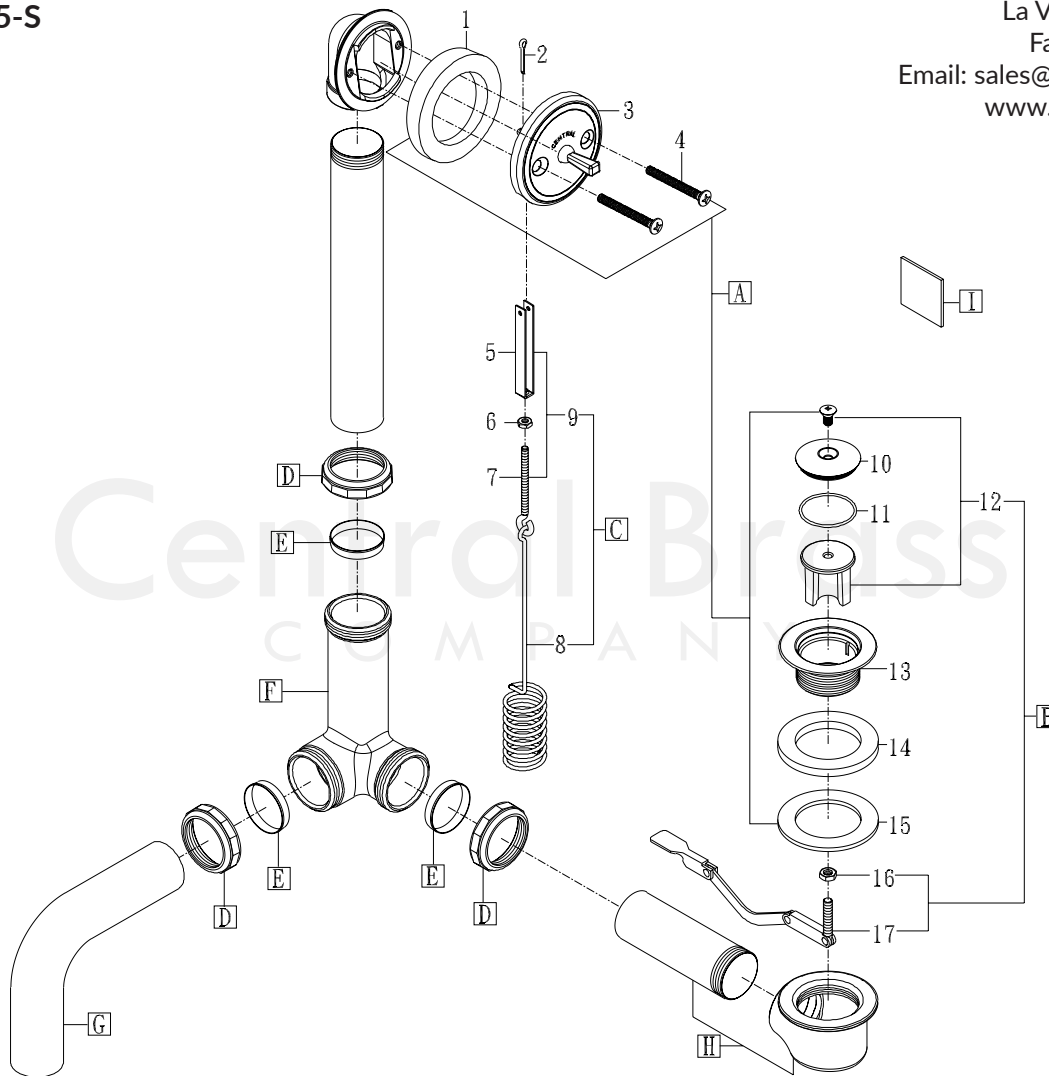

Model# 1675-S

La Vergne, TN 37086
 Fax: 800.338.9414
 Email: sales@centralbrass.com
 www.centralbrass.com

ITEM#	DESCRIPTION	ITEM#	DESCRIPTION
A	CS-66002 Trim Kit for 1675 Bath Drain Series	1	990-L Sponge Washer
B	SU-3359-A Strainer Plug assembly	2	X222-D Cotter Pin for Trip Lever Face Plater-6/pk
C	SU-85-K 13-3/4" Linkage with Spring	3	SU-83-AZ Trip Lever Face Plate
D	X3008-BP Zinc Die Cast Coupling Nut-4/pk	4	X127-AP21/4 Bath Drain Face Plate Phillips Screw-6/pk
E	X149-RP Slip Joint Washer-25/pk	5	61-LU Clevis
F	3370 Brass Side Outlet Tee for 1675	6	X1081-N Brass Hex Nut-10/pk
G	731-K Tailpiece Bent 90' for 1645-S & 1675-S	7	X85-U 2-11/16" Brass Eyebolt -2/pk
H	SU-3026-B Drain Shoe & Tube	8	85-K Drain Spring (8-1/16")
I	85-FW Steel Wrench	9	SU-85-U Clevis Assembly
		10	PF-3359-A Brass Drain Plug For Bath Drains
		11	X1038-W O-Ring Buna N-10/pk
15	X991 Rubber Washer-4/pk	12	G-3359-A Strainer Plug
16	X207-B Brass Hex Nut for Bath Drain-6/pk	13	3362 Strainer Plug Body
17	SU-85-APF Rocker Arm Assembly with Flat Platform	14	X991-A Rubber Washer-4/pk