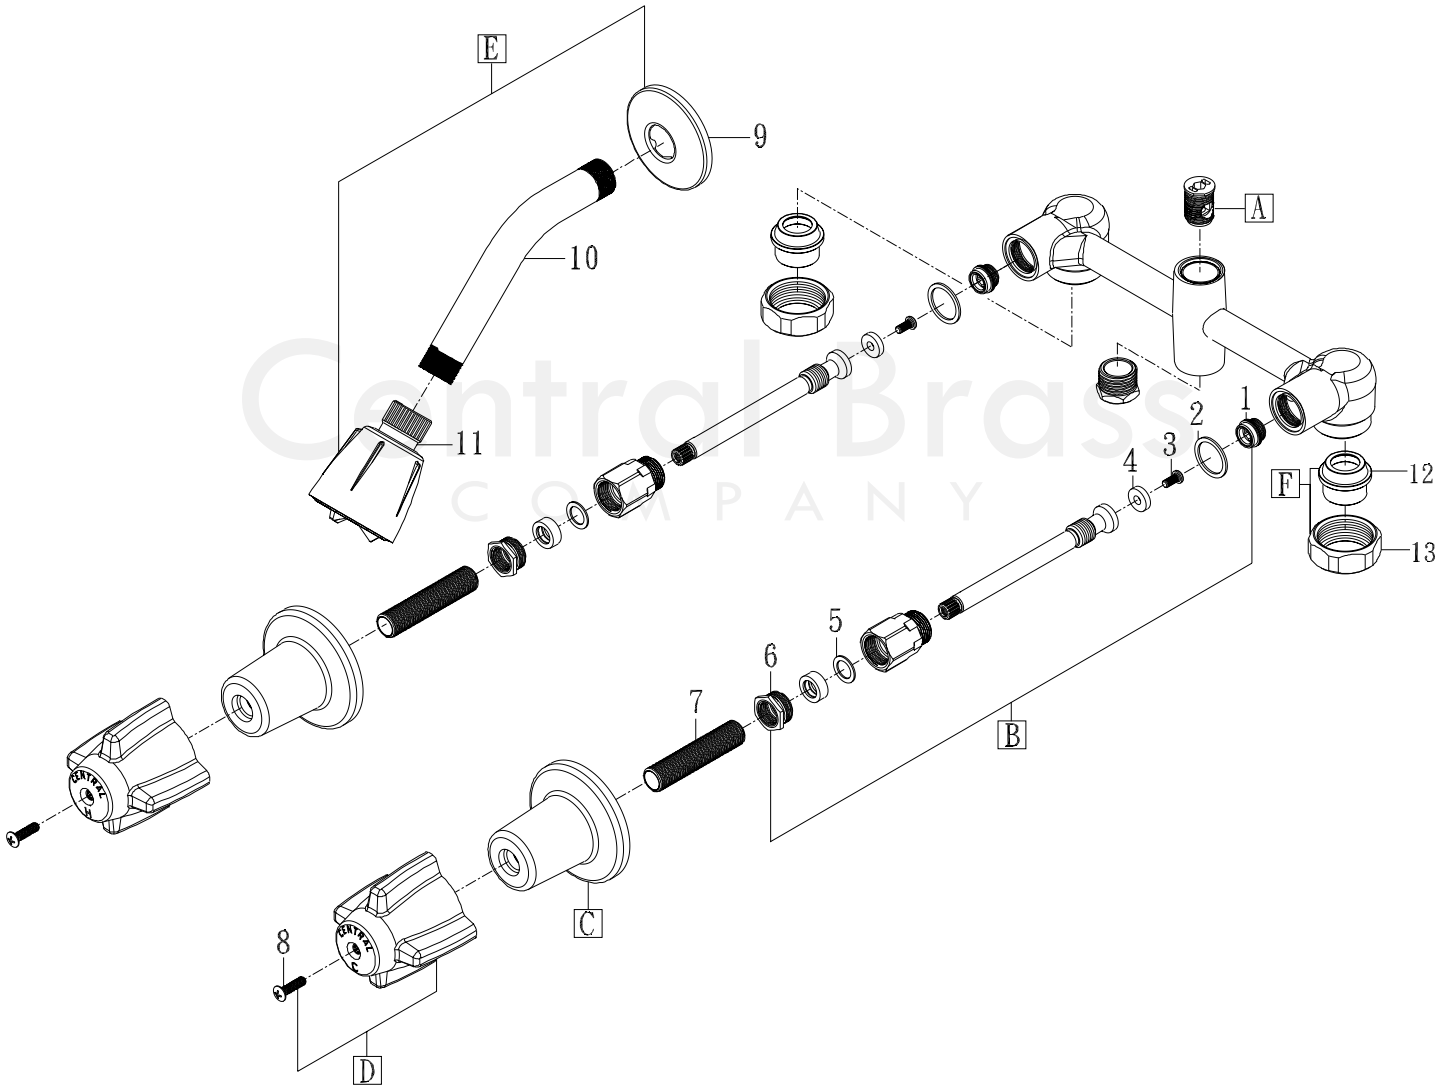

Model# 0926

La Vergne, TN 37086
 Fax: 800.338.9414
 Email: sales@centralbrass.com
 www.centralbrass.com

ITEM#	DESCRIPTION	ITEM#	DESCRIPTION
A	268-TVR Set-Diverter Piston	5	X4-L Brass Packing Washer-6/pk
B	K-3-CT Stem Assembly W/Replaceable Seat	6	X765-TA Brass Hex Packing Nut-6/pk
C	521-B Escutcheon	7	X269-29/16 2-9/16" Brass Nipple-10/pk
D	G-508-C,H Large Canopy Handle-Cold,Hot	8	X107-F Oval Head Handle Screw Phillips-25/pk
E	G-3113-6 Shower Head, Arm (6") & Flanges	9	X1035-SS Shower Arm Flange-10/pk
F	G-30 2 I.P. Union Nuts & Sleeve	10	714-WT-02 Shower Arm 6"
1	XPF-263-B Brass Seat CP-4/pk	11	3034-1/2-02 Shower Head with Brass Shower Ball
2	X1028-Y Nylon Gasket-25/pk	12	X1875 1/2" IP Union Inlets-2/pk
3	X104 Round Head Seat Washer Screw-25/pk	13	X1876-BB Coupling Nut-2/pk
4	X901-WNN Seat Washer-25/pk		

0926 Series/REV. 09 2016