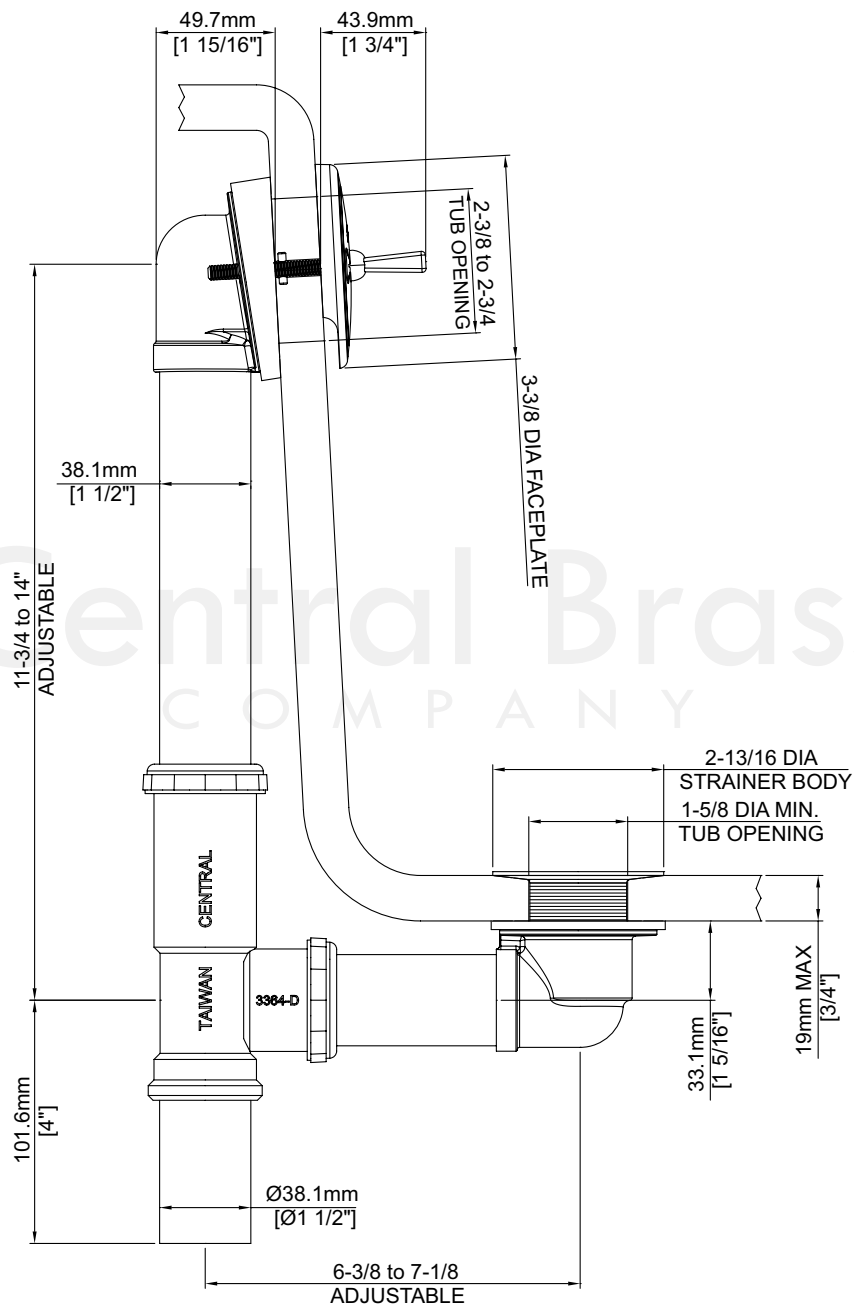

Model# 1555

Multi Tub Trip Lever Bath Drain

FEATURES & SPECIFICATIONS

- Light Pattern Cast Brass Tee and Top Ell
- 20 Gauge 1-1/2" Drain Tubes
- Fits Most Tubs 14" To 16" High

FINISHES

- PC Polished Chrome

Model# 1555

Multi Tub Trip Lever Bath Drain

1555/REV. 11 2016

Product Specifications subject to change without notice