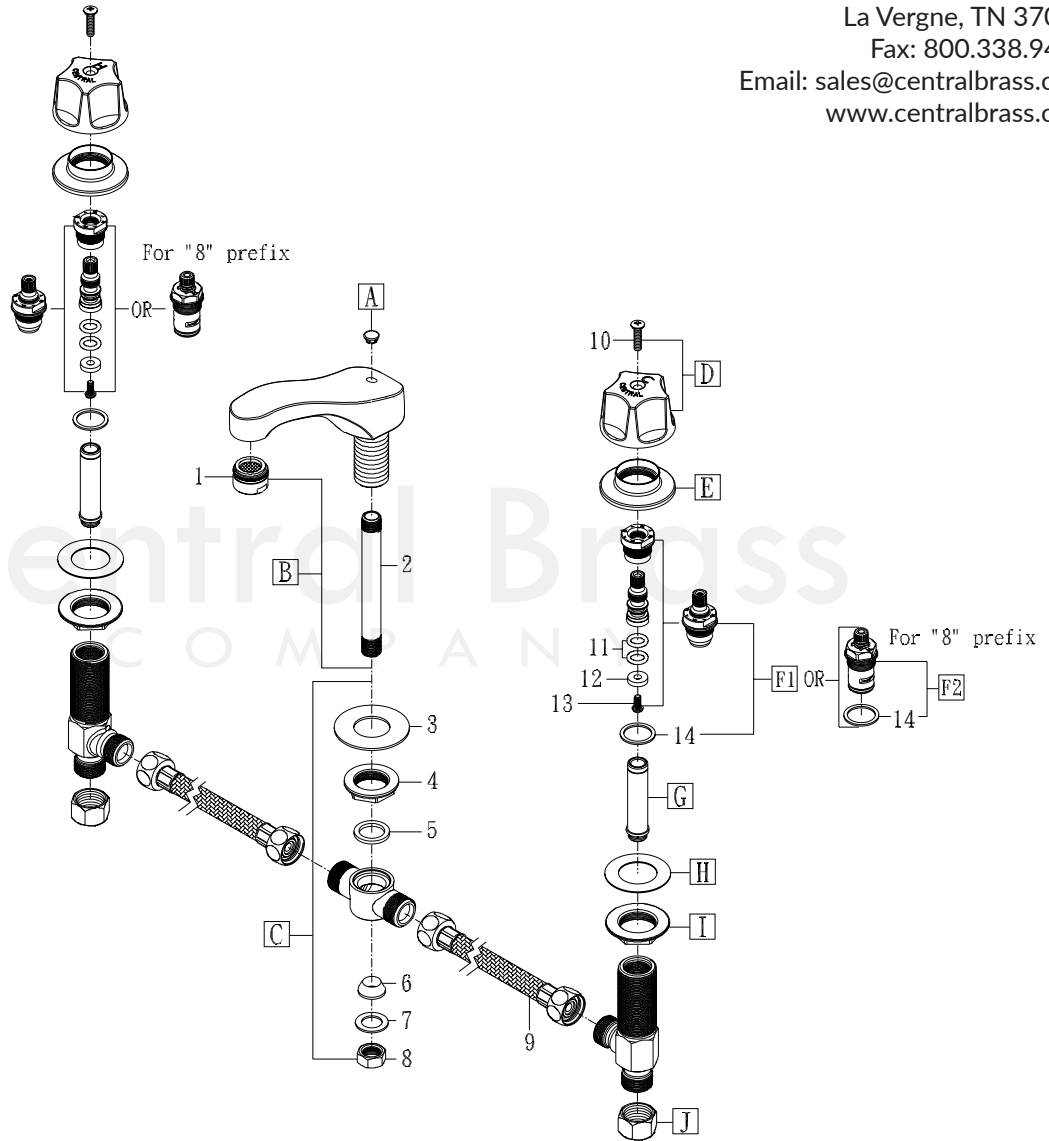

Model# 1125-A
81125-A

La Vergne, TN 37086
Fax: 800.338.9414
Email: sales@centralbrass.com
www.centralbrass.com

ITEM#	DESCRIPTION	ITEM#	DESCRIPTION
A	X70-WA Brass Hole Button-6/pk	1	CS-49013 13/16"-27 Male Thread 1.5 GPM Aerator
B	SU-2090-A 4-1/2" Blendo Widespread Spout	2	PF-725-GH 4-7/16" Spout Tube
C	G-2090-S Spout Shank Trim Group	3	X52-S Steel Washer-10/pk
D	G-398-C,H Round Fluted Handle - Cold,Hot	4	X53-CZ Zinc Die Cast Locknut-6/pk
E	524-B Escutcheon for Ledge Fittings	5	X427-WS Gasket for Widespread Spout-12/pk
F1	G-454-EL,ER Quick Pression 1/4 Turn Stem Assembly	6	X954-AN Slip Joint Rubber Washer-10/pk
F2	K-352-C,H Ceramic Stem Assembly - Cold, Hot	7	X28-A Brass Washer for Widespread Spout-6/pk
G	PF-263-D Seat for Widespread Series	8	X168-B Hex Nut-4/pk
H	X491-U Klingersil Gasket-12/pk	9	312-10N 10" Hose Connector
I	X53-AS Zinc Die Cast Locknut-6/pk	10	X107-H Oval Head Screw, Phillips-6/pk
J	X4015 Brass Coupling Nut-4/pk	11	X1038-453 O-Ring for Stem Assembly-25/pk
		12	X901-WNN Seat Washer-25/pk
14	X1028-Y Nylon Gasket-25/pk	13	X104 Round Head Seat Washer Screw-25/pk

1125 & 81125 Series / REV. 09 2016