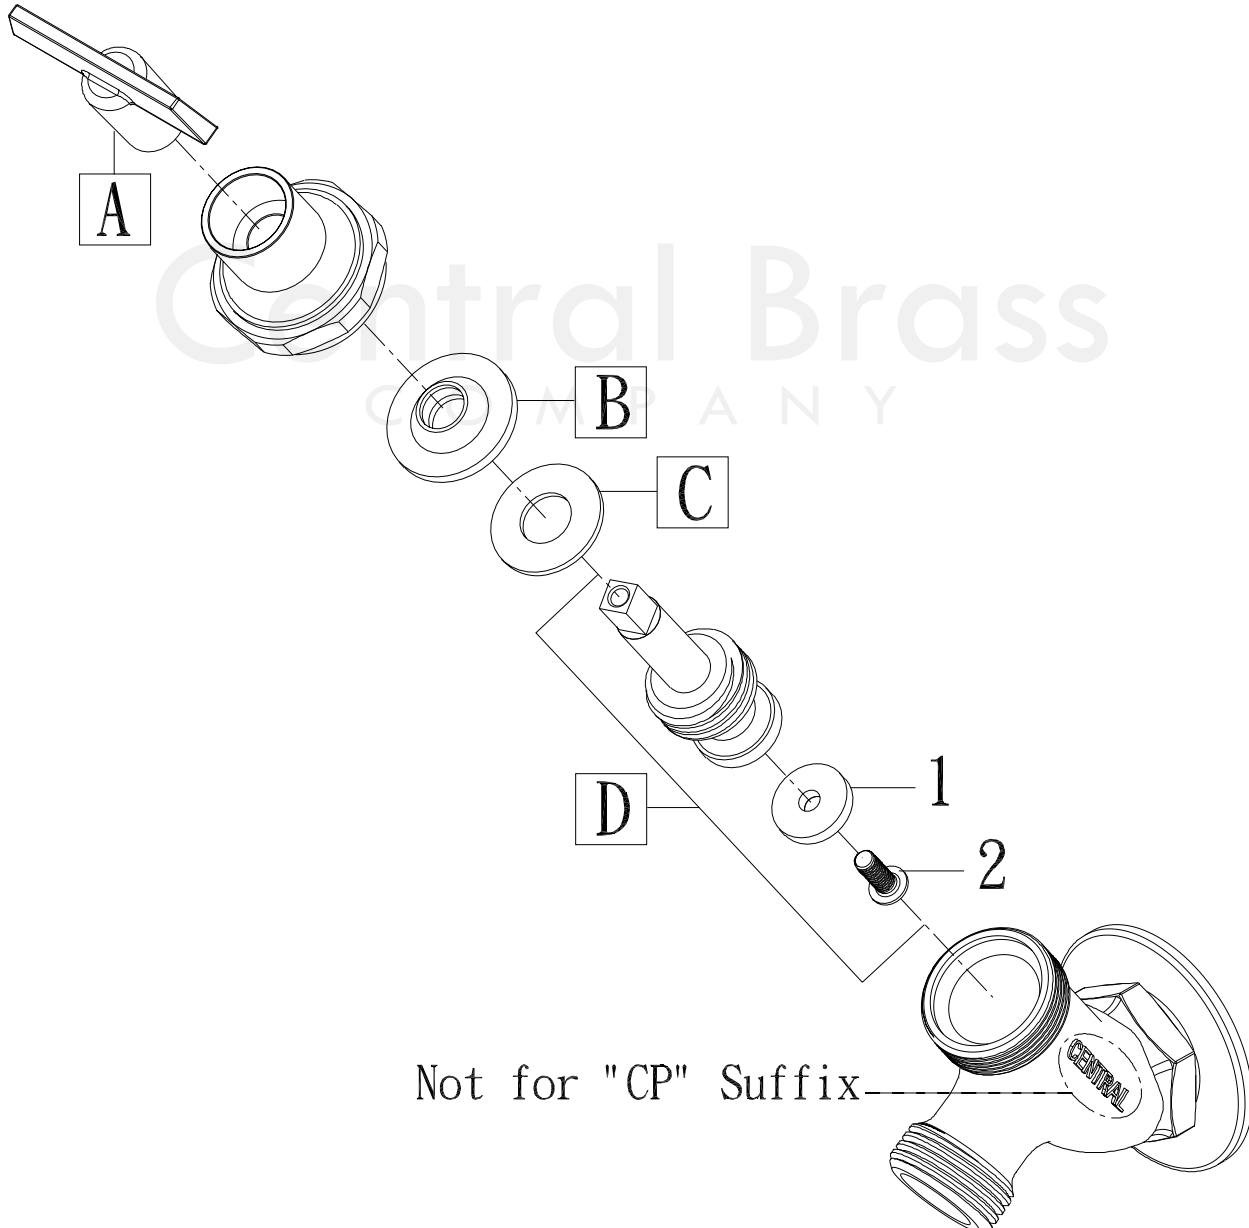

Model# 0576-1/2  
 0576-1/2CP  
 0576-1/2RC  
 0576-3/4  
 0576-3/4CP  
 0576-3/4RC

La Vergne, TN 37086  
 Fax: 800.338.9414  
 Email: sales@centralbrass.com  
 www.centralbrass.com

ITEM#	DESCRIPTION	ITEM#	DESCRIPTION
A 7255-M	Loose Key	1 X913-N	Acrylonitrile Seat Washer-10/pk
B X977	Packing-10/pk	2 X105	Round Head Seat Washer Screw-25/pk
C X3	Brass Washer-6/pk		
D SU-1839-P	Stem Assembly		

0576 Series/REV. 09 2016