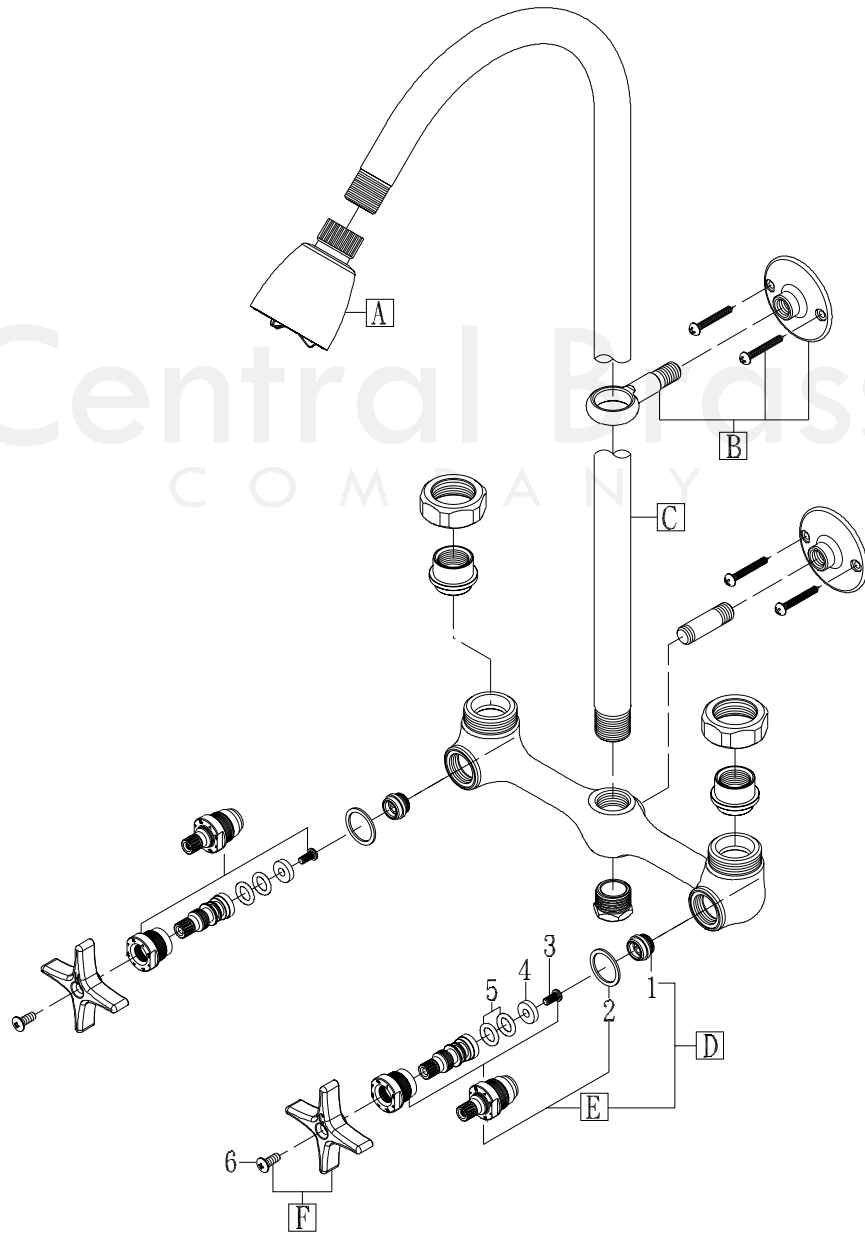

Model# 1379
 1379-L
 1380
 1380-L

La Vergne, TN 37086
 Fax: 800.338.9414
 Email: sales@centralbrass.com
 www.centralbrass.com

ITEM#	DESCRIPTION	ITEM#	DESCRIPTION
A	3034-1/2-02 [Not For "-L" Suffix]	1	X263-BC SEAT-10/PK
B	G-3131 [Not For "-L" Suffix]	2	X-1028-Y Nylon Gasket-25/pk
C	PF-714-RT [Not For "-L" Suffix]	3	X104 Round Head Seat Washer Screw-25/pk
D	K-453-H,C	4	X901-WNN Seat Washer-25/pk
E	G-453-ERRC,ELRC	5	X1038-453 O-Ring for Stem Assembly-25/pk
F	G-1045-SC,SH	6	X107-F Oval Head Handle Screw Phillips-25/pk

1379 & 1380 Series/REV. 09 2016