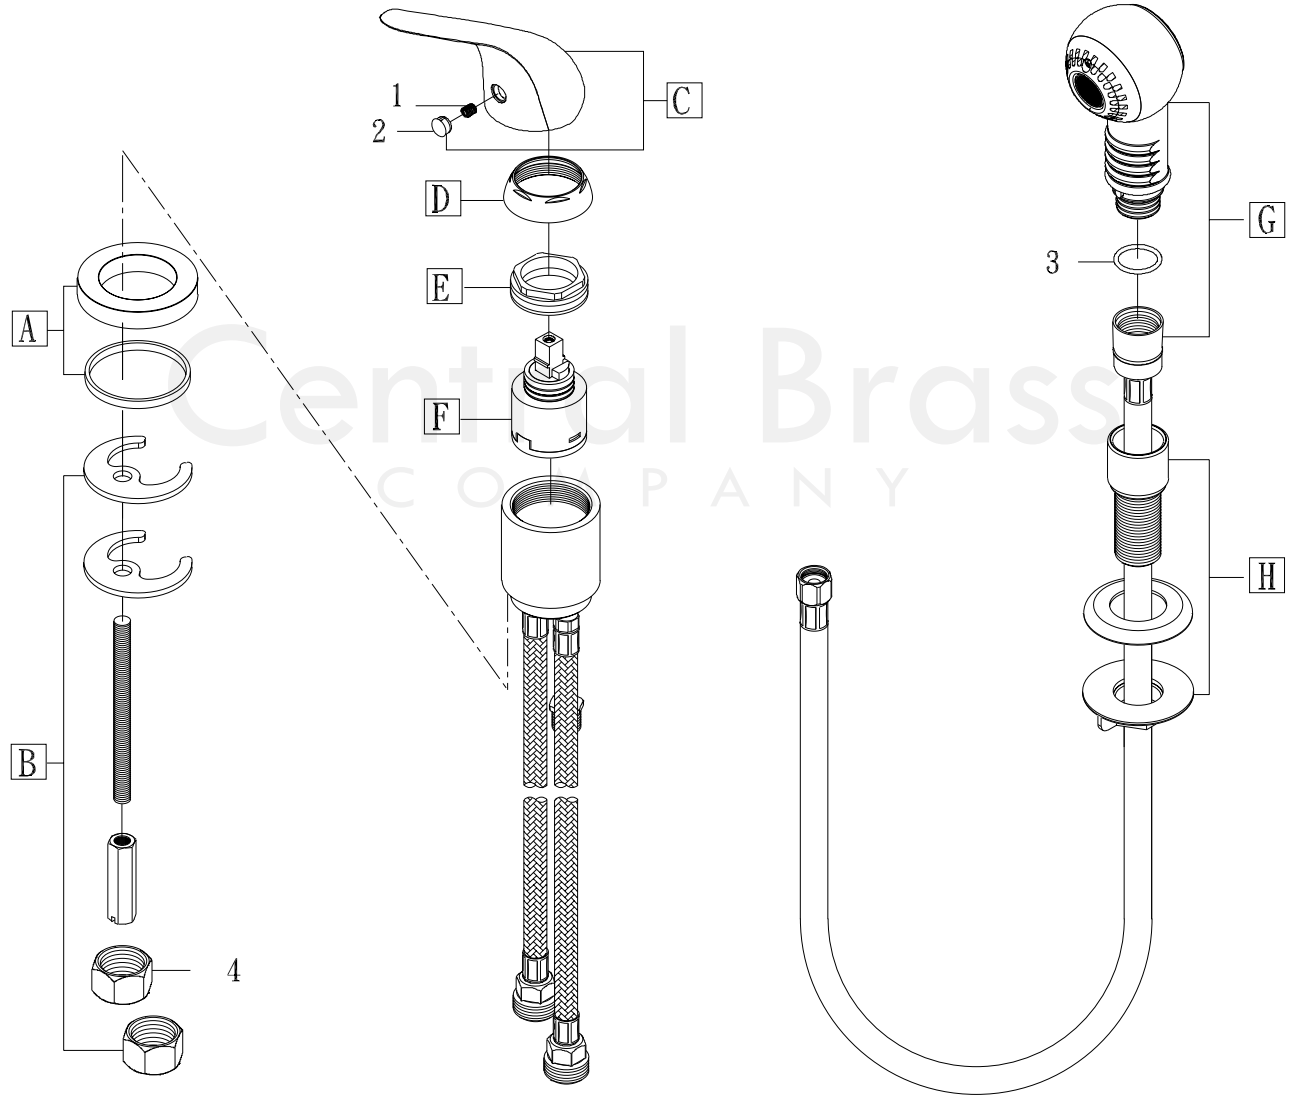

Model# 1130

La Vergne, TN 37086
 Fax: 800.338.9414
 Email: sales@centralbrass.com
 www.centralbrass.com

ITEM#	DESCRIPTION	ITEM#	DESCRIPTION		
A	CS-45001	Valve Escutcheon	1	XCS-49001	3/32" Allen Screw-10/Pk
B	CS-55001	Valve Mounting Kit	2	XCS-49002	Red/Blue Indicator-10/Pk
C	CS-15001	Lever Handle	3	XCS-45007	O-Ring-5/Pk
D	XCS-45004	Retaing Ring-2/Pk	4	X4015	Brass Coupling Nut-4/pk
E	XCS-45005	Retainer Nut-2/Pk			
F	CS-39001	Ceramic Disc Cartridge			
G	CS-45002	Pull Out Spray Head and 60" Hose Kit			
H	CS-45003	Hose Guide and Mounting Kit			