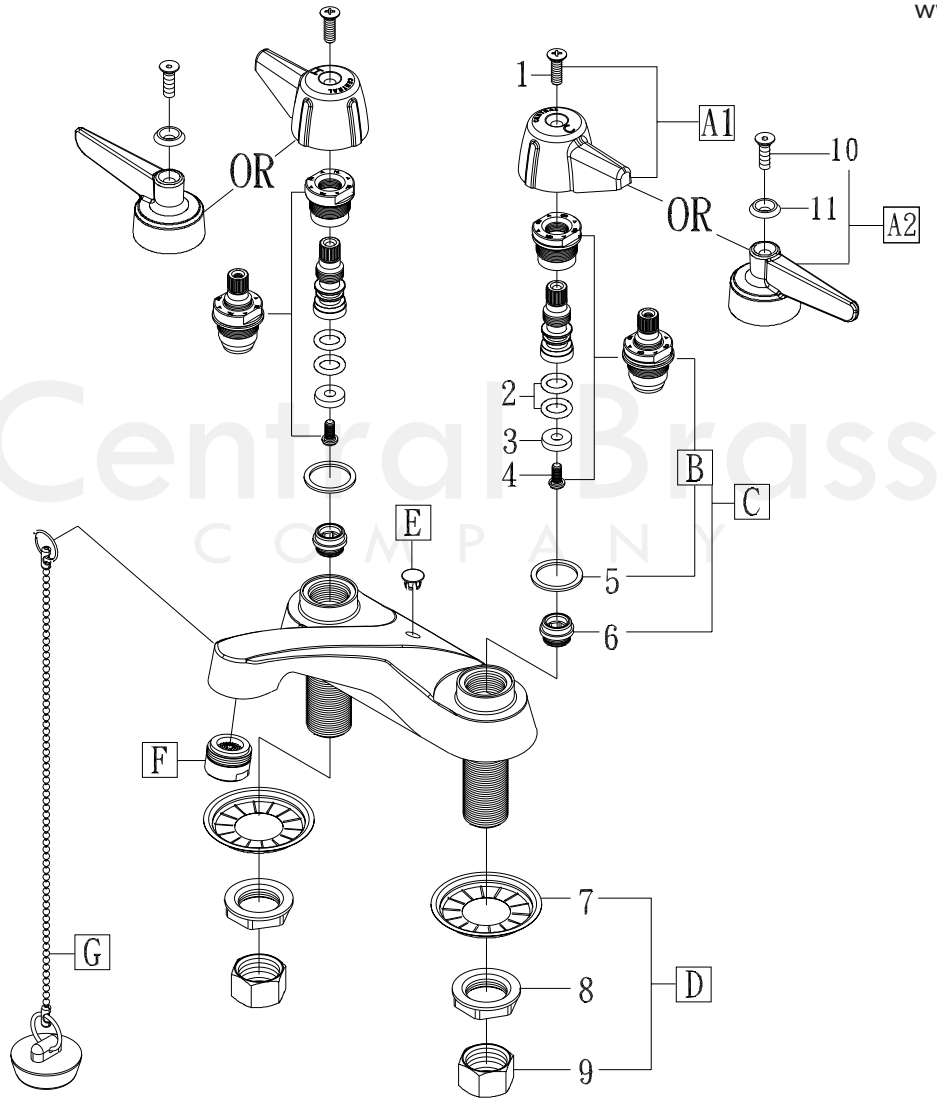

Model# 1138-A  
1138-LE

La Vergne, TN 37086  
Fax: 800.338.9414  
Email: sales@centralbrass.com  
www.centralbrass.com

ITEM#	DESCRIPTION	ITEM#	DESCRIPTION
A1	G-523-C,H Canopy Handle With Screw-Cold,Hot	3	X901-WNN Seat Washer (25pcs/pk)
A2	CS-19007C,H [for "LE" suffix only] Lever Handle-Cold,Hot	4	X104 Round Head Seat Washer Screw (25/pk)
B	G-453-EL,ER Stem Assembly-Cold,Hot	5	X1028-Y Nylon Gasket (25pcs/pk)
C	K-453-C,H Stem Assembly With Replaceable Seat	6	X263-BC Seat (10pcs/pk)
D	G-913-A Coupling Nuts & Washers (2 Sets)	7	X54 Thinner Crowfoot Steel Washer-10/pk
E	X70-WA Brass Hole Button-6/pk	8	X7133-AZ Zinc Die Cast Locknut-10/pk
F	CS-49013 13/16"-27 Male Thread 1.5 GPM Aerator	9	X4015 Brass Coupling Nut-4/pk
G	G-192-UB Chain & Stopper Sub-Unit with Ring	10	CS-49033 [for "LE" suffix only] Handle Screw
1	X107-F Oval Head Handle Phillips Screw (25/pk)	11	X107-FB,FR [for "LE" suffix only] Index Blue,Red (5 pcs/pk)
2	X1038-453 O-Ring for Stem Assembly (25pcs/pk)		

1138 Series / REV. 09 2016