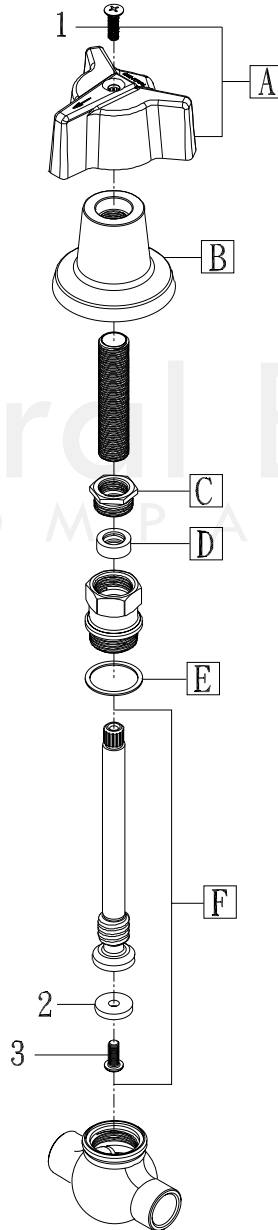

Model# 0607-C1/2
0607-C3/4

La Vergne, TN 37086
Fax: 800.338.9414
Email: sales@centralbrass.com
www.centralbrass.com

ITEM#	DESCRIPTION	ITEM#	DESCRIPTION
A	G-521-BWD 3-Point Lever Handle With Screw	1	X107-F Oval Head Handle Screw Phillips-25/pk
B	1011-N Escutcheon	2	X913-N Acrylonitrile Seat Washer-10/pk
C	X765-TA Brass Hex Packing Nut-6/pk	3	X105 Round Head Seat Washer Screw-25/pk
D	X814-BARP Rubber Packing-10/pk		
E	X402-A Fiber Washer for Stem-25/pk		
F	SU-1548-605 Stem Assembly		