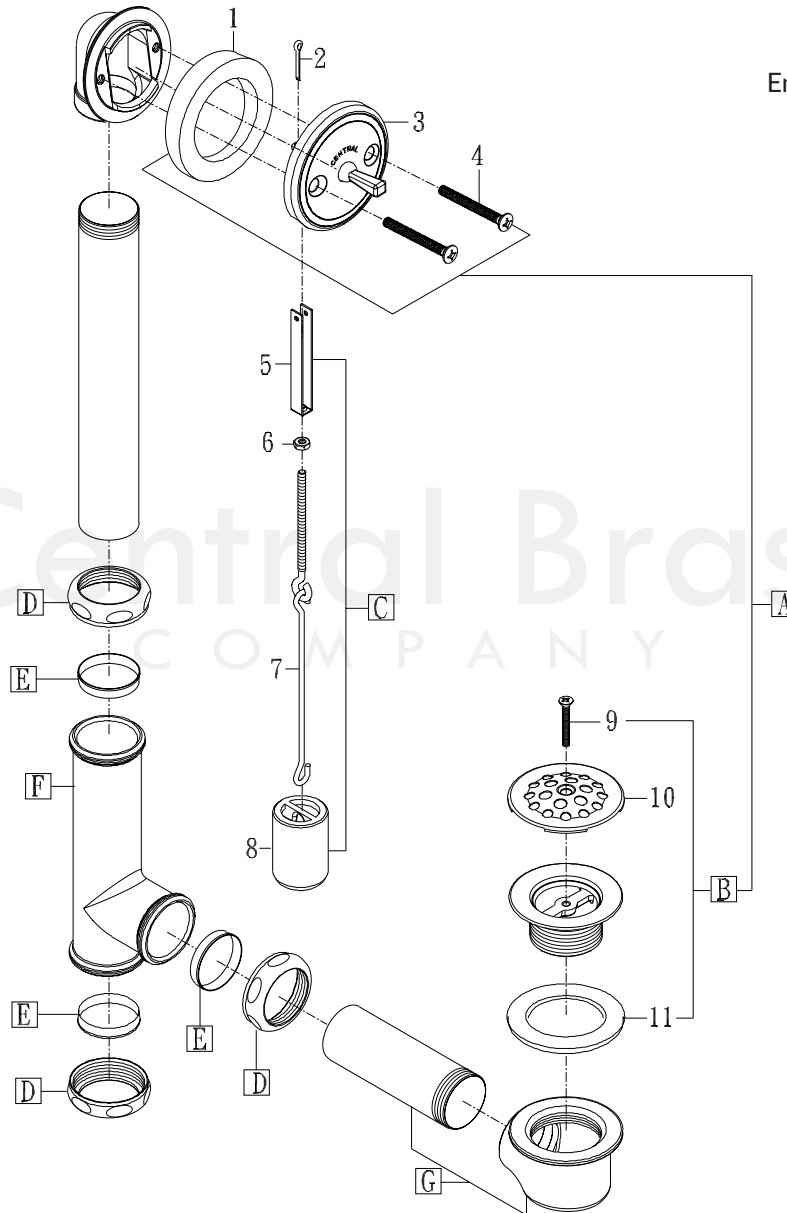

Model# 1665-XP17

La Vergne, TN 37086
 Fax: 800.338.9414
 Email: sales@centralbrass.com
 www.centralbrass.com

ITEM#	DESCRIPTION	ITEM#	DESCRIPTION
A	CS-66004 Trim Kit for 1665 Bath Drain Series	1	990-L Sponge Washer
B	G-3009-A Strainer Group	2	X222-D Cotter Pin for Trip Lever Face Plater-6/pk
C	SU-61-LDP 6-3/16" Linkage with Plunger	3	SU-83-AZ Trip Lever Face Plate
D	X3008-X Brass Coupling Nut-2/pk	4	X127-AP21/4 Bath Drain Face Plate Phillips Screw-6/pk
E	X149-RP Slip Joint Washer-25/pk	5	61-LU Clevis
F	3364 Heavy Pattern Tee	6	X1081-N Brass Hex Nut-10/pk
G	SU-3026-B Drain Shoe & Tube	7	61-LC Linkage (5-3/8")
		8	3042-A Plunger for 1655
		9	X218-C Brass Strainer Plate Screw-10/pk
11	X991-C Rubber Washer-4/pk	10	X218-F Strainer Plate for 1665-X-2/pk