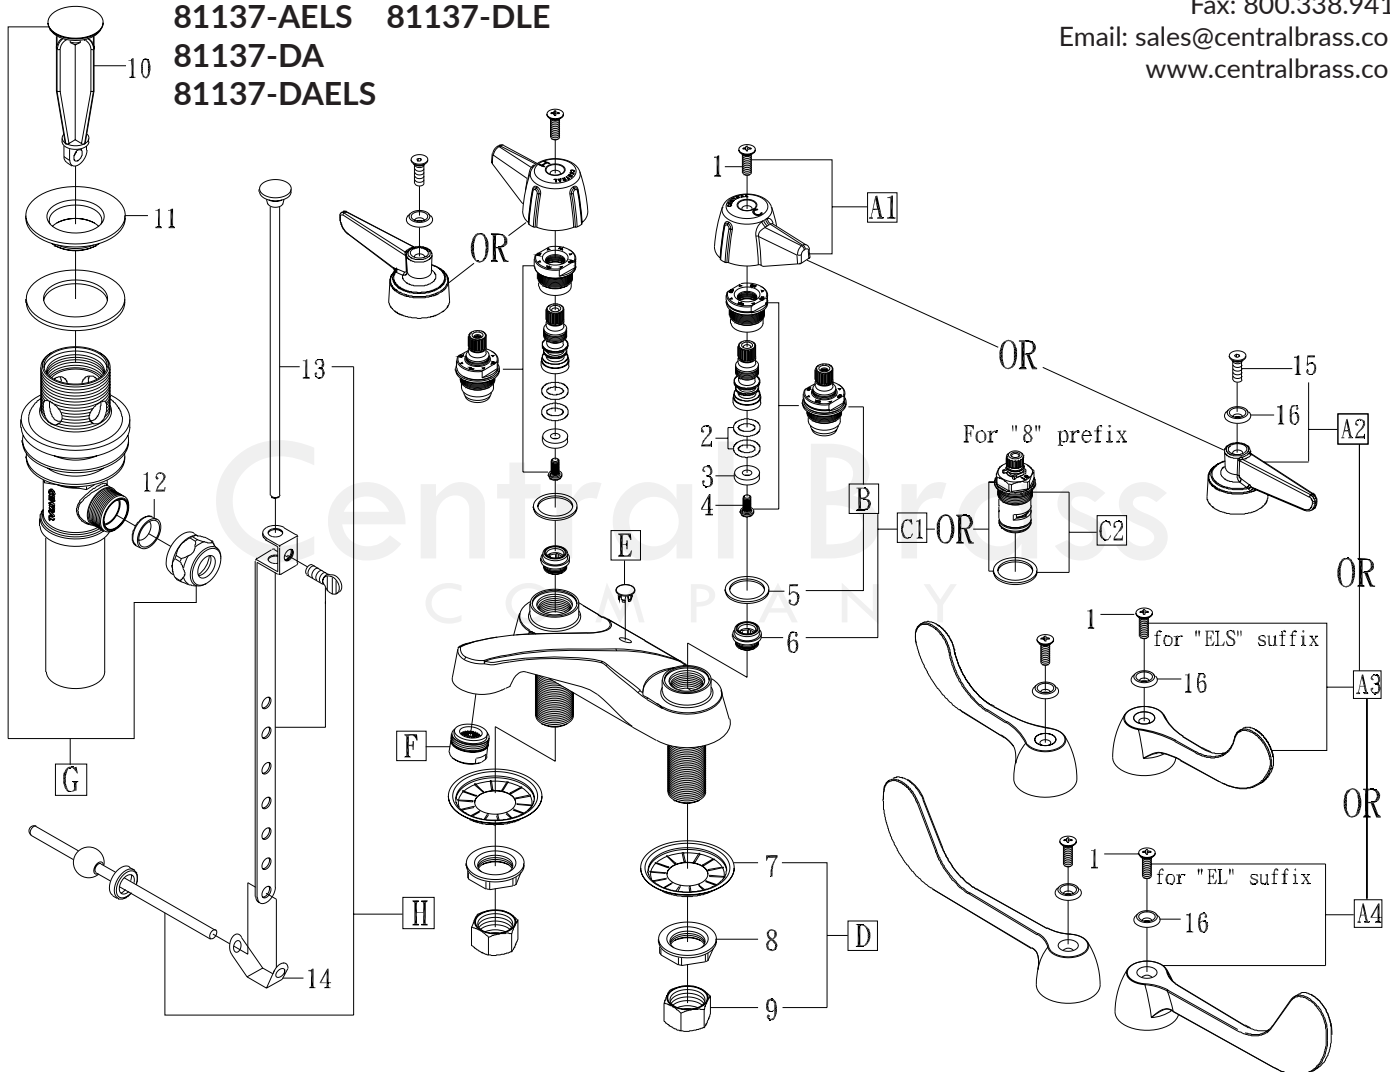

Model# 81137-A 81137-LE
 81137-AELS 81137-DLE
 81137-DA
 81137-DAELS

ITEM#	DESCRIPTION	ITEM#	DESCRIPTION
A1	G-523-C,H Canopy Handle With Screw-Cold,Hot	3	X901-WNN Seat Washer (25pcs/pk)
A2	CS-19007C,H [for "LE" suffix only] Lever Handle-Cold,Hot	4	X104 Round Head Seat Washer Screw (25/pk)
A3	G-4147-C,H [for "ELS" suffix] Wrist Handle (4")+Index Ring+Screw-C,H	5	X1028-Y Nylon Gasket (25pcs/pk)
A4	G-4149-C,H [for "EL" suffix] Wrist Handle (6")+Index Ring+Screw-C,H	6	X263-BC Seat (10pcs/pk)
B	G-453-EL,ER Stem Assembly-Cold,Hot	7	X54 Thinner Crowfoot Steel Washer-10/pk
C1	K-453-C,H Stem Assembly With Replaceable Seat	8	X7133-AZ Zinc Die Cast Locknut-10/pk
C2	K-352-C,H [For "8" prefix] Ceramic Stem Assembly	9	X4015 Brass Coupling Nut-4/pk
D	G-913-A Coupling Nuts & Washers (2 Sets)	10	G-2115-TP [for "-D" suffix only] Stopper for U-1109
E	X70-WA Brass Hole Button-6/pk	11	2056-SPT1109 [for "-D" suffix] TOP FLANGE FOR 1109 POP-UP
F	CS-49013 13/16"-27 Male Thread 1.5 GPM Aerator	12	X409-PT [for "-D" suffix only] Ball Lever Packing for Pop-Up-12/pack
G	SU-1109 [for "-D" suffix only] Pop-Up Drain - Drain Only	13	SU-195-BT9 [for "-D" suffix only] KNOB & PULL ROD BRASS 9-1/4 INCH
H	G-195-DST9 [for "-D" suffix only] Ball Lever Rod Group	14	X195-C [for "-D" suffix only] Clip for Pop-Up Pull Rod-6/pk
1	X107-F Oval Head Handle Phillips Screw (25/pk)	15	CS-49033 [for "LE" suffix only] Handle Screw
2	X1038-453 O-Ring for Stem Assembly (25pcs/pk)	16	X107-FB,FR [for "LE" suffix only] Index Blue,Red (5 pcs/pk)